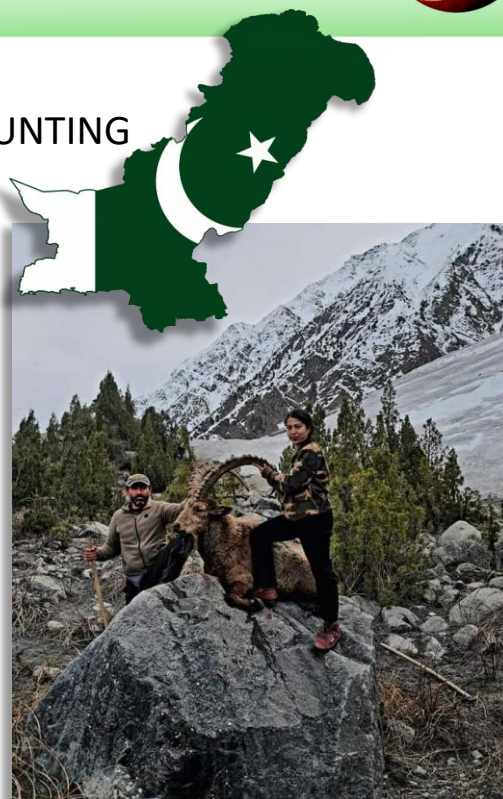

## PAKISTAN BLUE SHEEP HUNTING

Hunting areas: Gilgit Baltistan Government hunting area  
Hunza Sakardu hunting area

Net package for 9night 10days package US\$ 11,830

Charges per person, calculated 2 members US\$ 5,915