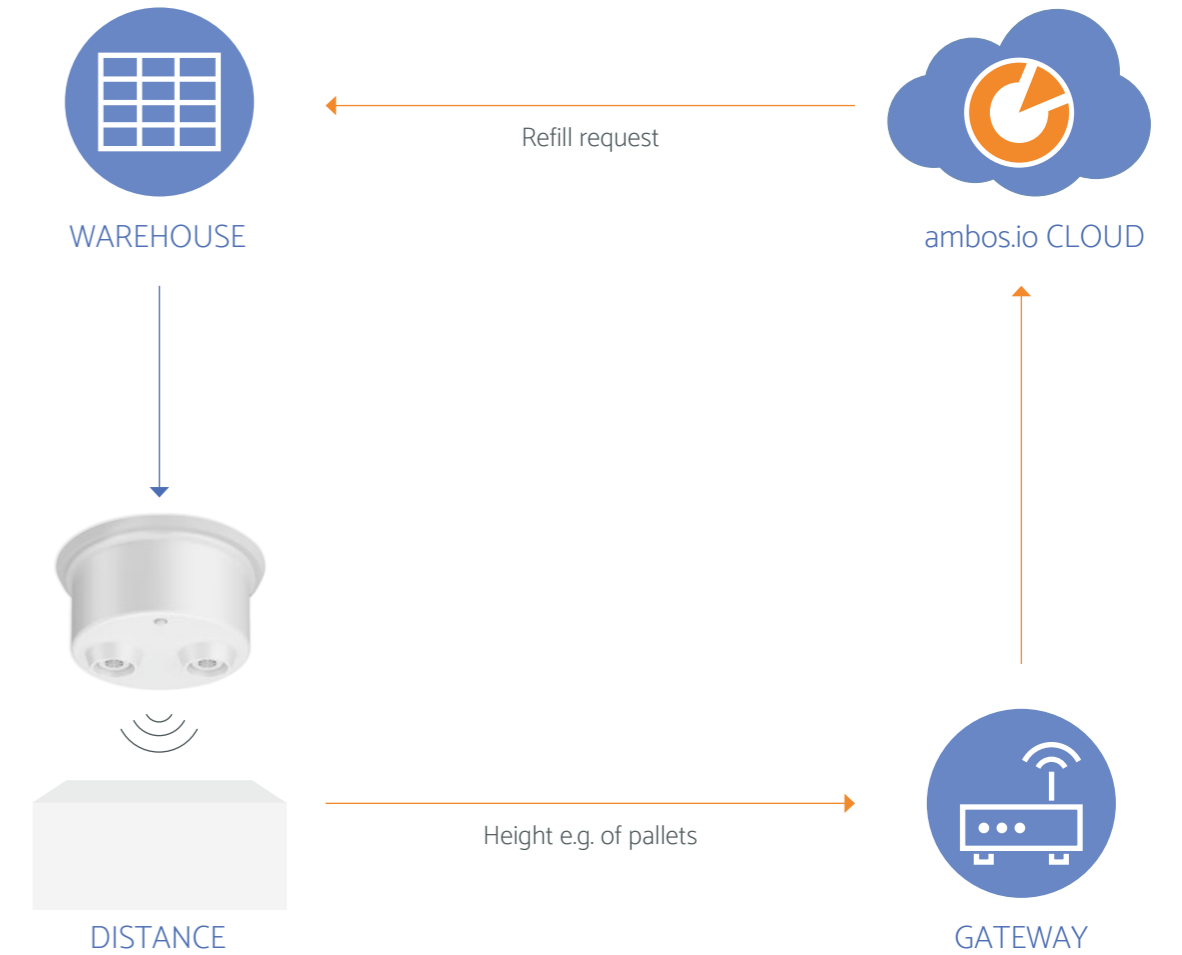

## Robust & Flexible

- Dirt resistant
- Battery operated
- Distance to pallet up to 6m
- Can be attached to ceiling, floor or wall

# STOCK MONITORING SENSOR

Workflow

The Stock Monitoring Sensor – Distance detects the height of a stack of pallets and sends the data via a gateway to the ambos.io cloud. It triggers a notification whenever the stack height crosses a pre-determined threshold.

Alternatively, the sensor can report whether a specific position is occupied by a pallet.

Thus, pallets can be replenished or collected in time.

▶ GOODS

▶ DATA

## Attentive

- Detects whether a pallet is present at a certain place
- Display of free or occupied storage space