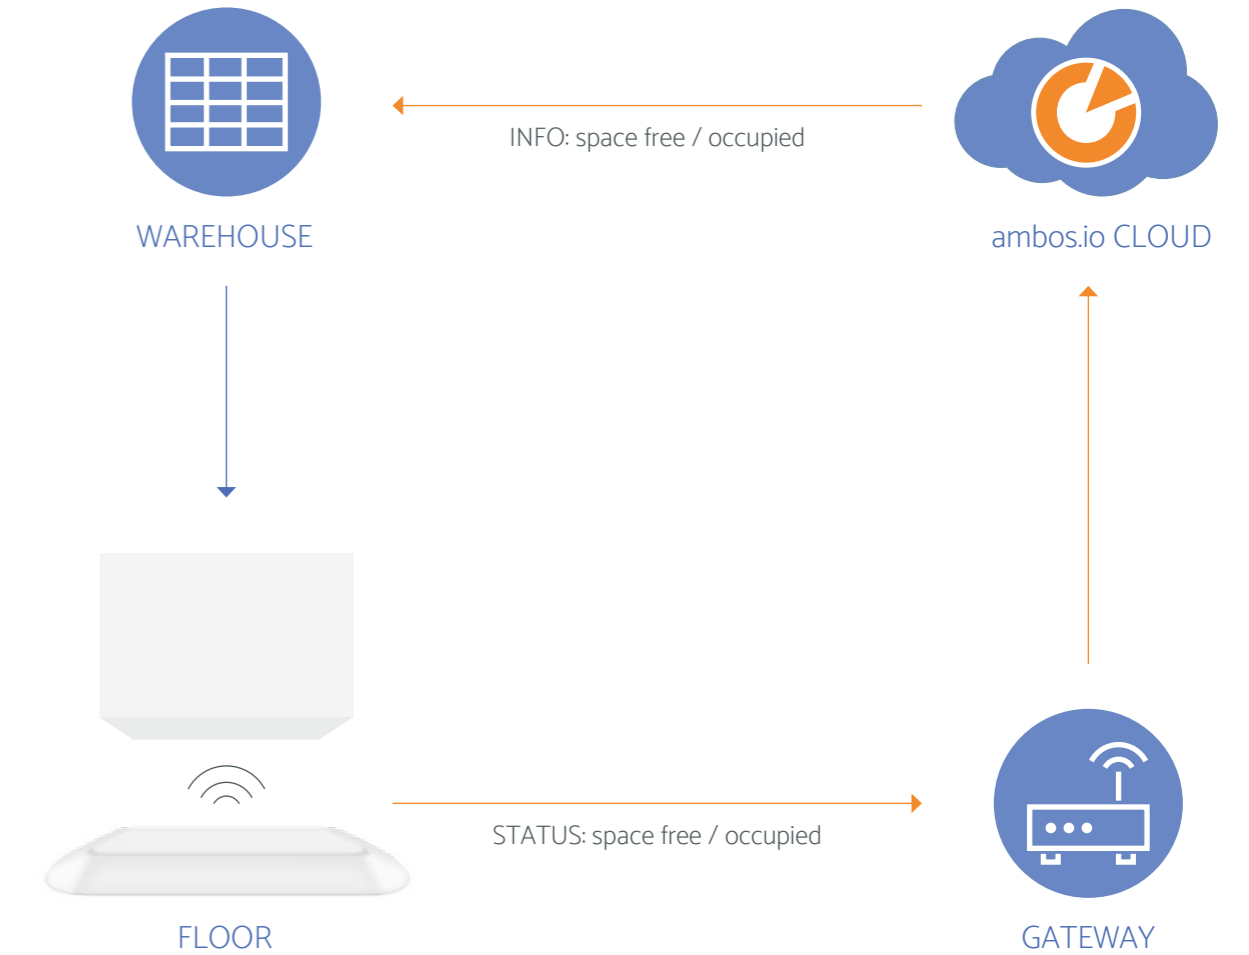

STOCK MONITORING SENSOR

Workflow

The Stock Monitoring Sensor - Floor detects whether a space is free or occupied and sends the data via a gateway to the ambos.io cloud. It triggers a notification as soon as an occupied space becomes free again.

Alternatively, the sensor can report whether a specific position is occupied by a pallet.

A perfect optimization of your own storage space and delivery processes.

► GOODS

► DATA