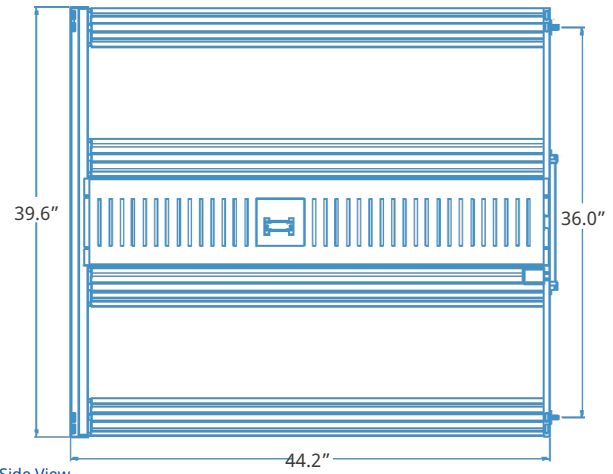

### Total Coverage

5' x 5'

## Dimensions

**Width:** 39.6" (1,006mm)

**Length:** 44.2" (1,123mm)

**Height:** 3.4" (86mm)

**Weight:** 56lbs (25.4kg)

Top View

Side View

*Horticultural Applications Only.*