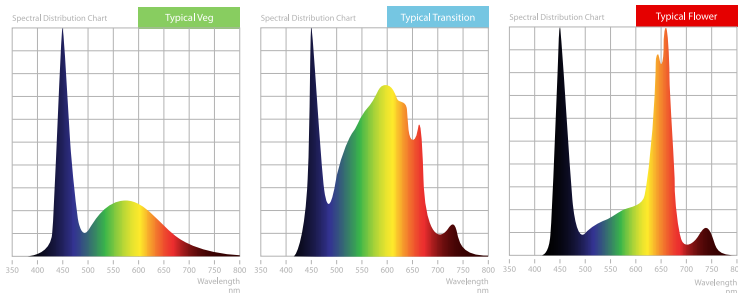

## Spectral Distribution

The light spectrum range is optimized for cannabis cultivation, 400nm - 780nm. Captures the "Emerson Effect" - simultaneously giving plants both red and far-red spectrum to increase yield and quality.