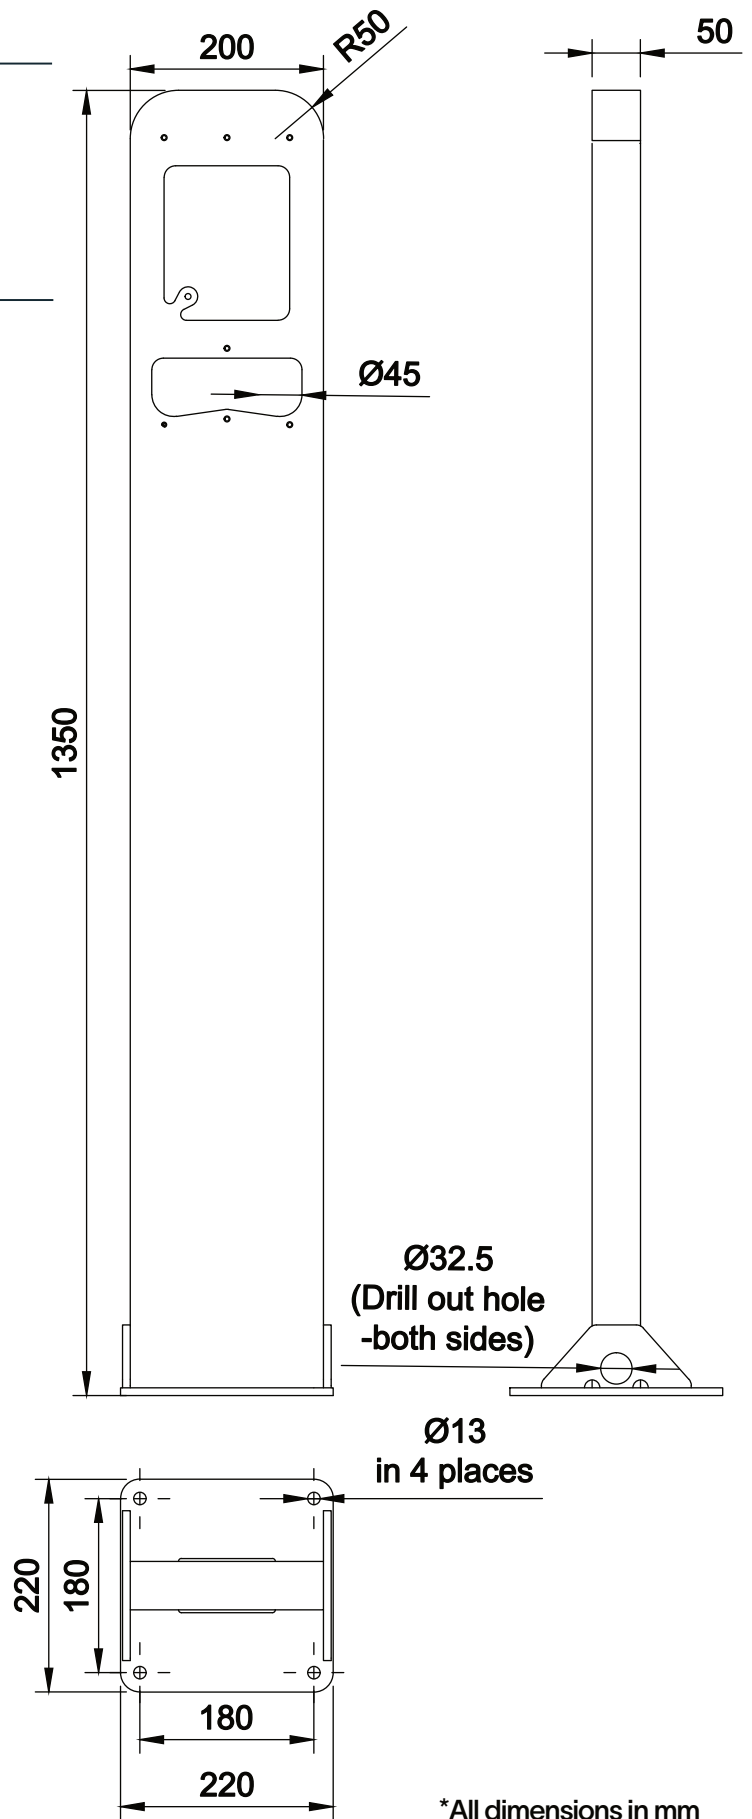

Physical

Material	Aluminium
Height	1350mm
Finish	Powdercoated - custom colours on request

Model Numbers

- 10130 - Single charge point mount
- 10178 - Dual charge point mount

\*All dimensions in mm