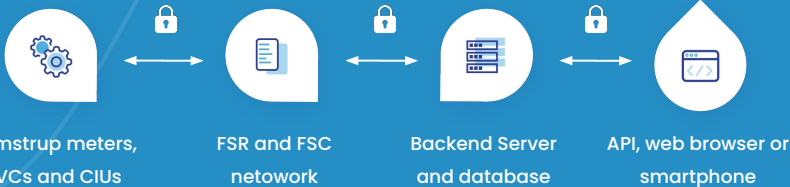

FSR Brochure

Flecto Sense Repeater (FSR) is a solution designed for companies and individuals to access meter readings over longer distances. Saving you time and money and making life easier.

Kamstrup meters,
SVCs and CIUs

FSR and FSC
network

Backend Server
and database

API, web browser or
smartphone

Water Management System

Powered by Flecto Sense

- The repeater facilitates AMR (Automatic Meter Reading) to read meters on fixed network, walk-by or drive-by modes.
- The system enables the user supported functions to be collected via the radio.
- All communication is secure, only you have access to your user account and data.
- The system caters for future expansion to full AMI (Advanced Metering Infrastructure), aimed at automating all facets of meter management.
- Ideal for those hard to reach places. Extending your communication capabilities.
- Compliant with EN 13757 and OMS.
- Repeats data for up to 425 devices.
- Works with all Flecto Sense* and Kamstrup WMBus technologies.