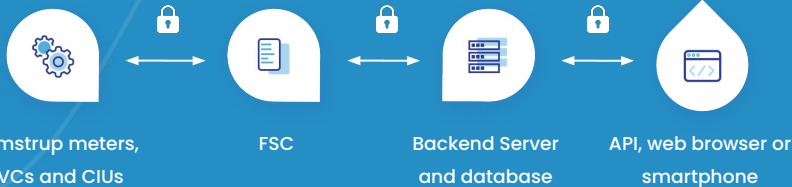

# FSC Brochure

Flecto Sense Concentrator (FSC) is a solution designed for companies and individuals to access meter readings without having to send someone to site. Saving you time and money and making life easier.

Kamstrup meters,  
SVCs and CIUs

FSC

Backend Server  
and database

API, web browser or  
smartphone

## Powered by Flecto Sense

- The concentrator facilitates AMR (Automatic Meter Reading) to read meters on fixed network, walk-by or drive-by modes.
- Immediate feedback to users on water usage, credit balances, excessive usage detection and leak detection.
- The system enables the user supported functions to be collected via the radio.
- Enable users to manage their water consumption and track usages.
- All communication is secure, only you have access to your user account and data.
- Facilitate revenue collection.
- The system caters for future expansion to full AMI (Advanced Metering Infrastructure), aimed at automating all facets of meter management.
- Works with all Flecto Sense and Kamstrup WMBus technologies.