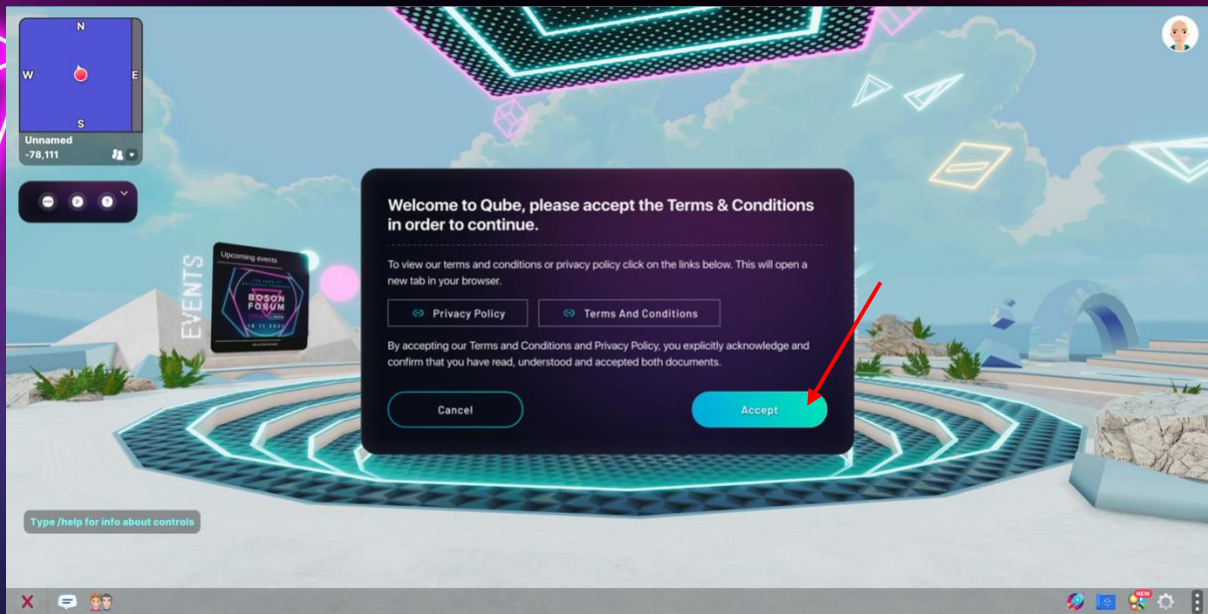

2. In order to play Qube you need to sign in to your Decentraland account (if you have one already) or create an account by connecting your wallet. You won't be able to play Qube as a guest.

3. Connect your wallet and create your Decentraland avatar.

4. Welcome to Boson Portal! Press “Log In” button in the right hand corner to start playing Qube. (If you don’t press “Log In” you won’t be able to play Qube and you will miss out on winning \$BOSON.)

5. Accept our Terms & Conditions and Privacy Policy.

6. Make your way to the light beam to enter Qube. During event periods, you will be eligible to win \$BOSON by taking part. Quark is waiting....

7. You're now being teleported to the game arena.