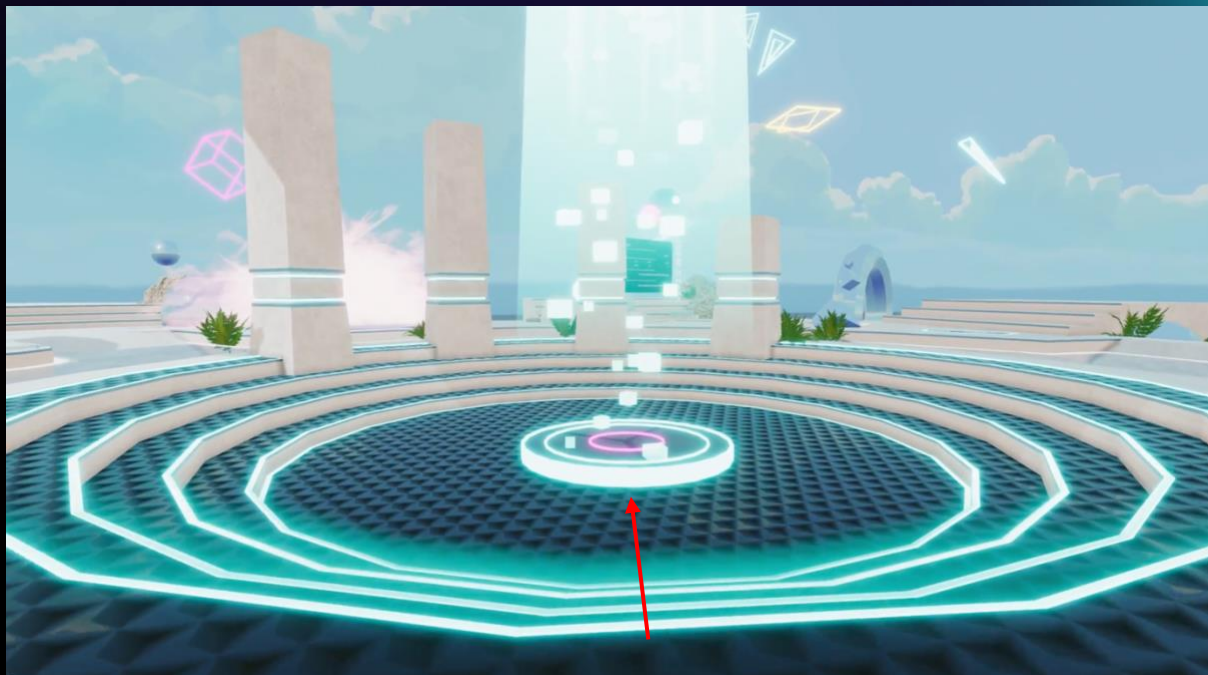

4. Welcome to Boson Portal! Press “Log In” button in the right hand corner to start playing Qube. (If you don’t press “Log In” you won’t be able to play Qube and you will miss out on winning \$BOSON.)

5. Accept our Terms & Conditions and Privacy Policy.

6. Make your way to the light beam to enter Qube. During event periods, you will be eligible to win \$BOSON by taking part. Quark is waiting....

7. You're now being teleported to the game arena.