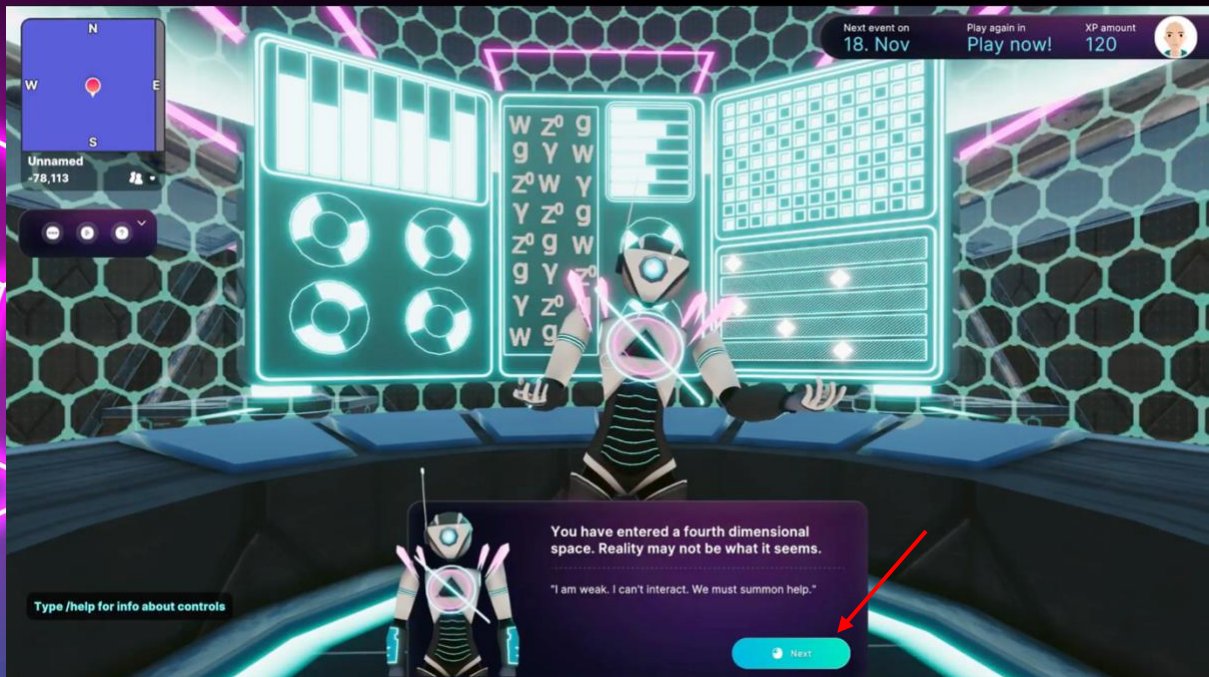

4. Welcome to Boson Portal! Press “Log In” button in the right hand corner to start playing Qube. (If you don’t press “Log In” you won’t be able to play Qube and you will miss out on winning \$BOSON.)

5. Accept our Terms & Conditions and Privacy Policy.

6. Make your way to the light beam to enter Qube. During event periods, you will be eligible to win \$BOSON by taking part. Quark is waiting....

7. You're now being teleported to the game arena.

8. Press on Quark (the character next to you) to start your journey!

- Please read the instructions to make sure you know how to play the game. The game will start when you are ready.

- Scope out the space and start collecting the cores.