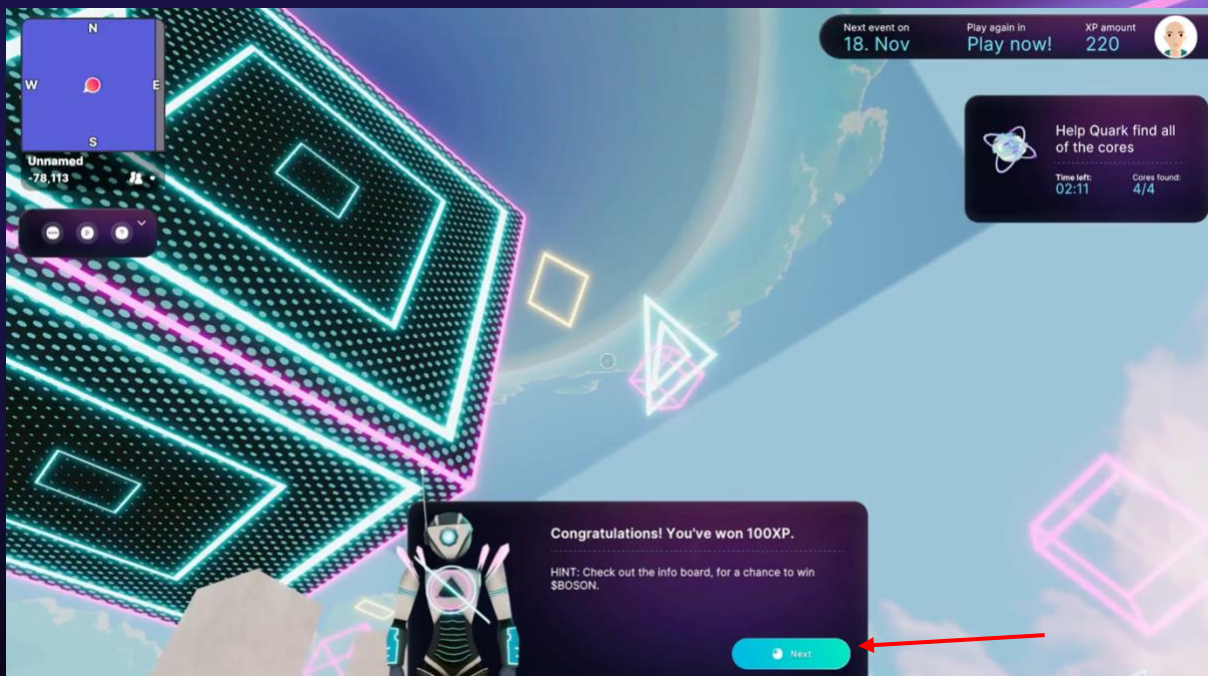

5. Accept our Terms & Conditions and Privacy Policy.

6. Make your way to the light beam to enter Qube. During event periods, you will be eligible to win \$BOSON by taking part. Quark is waiting....

7. You're now being teleported to the game arena.

8. Press on Quark (the character next to you) to start your journey!

- Please read the instructions to make sure you know how to play the game. The game will start when you are ready.

- Scope out the space and start collecting the cores.

11. Once you find a core, press on it to collect.

12. When you collect all 4 cores you will be teleported outside of the Qube.

13. Tweet to enter our prize draw, for a chance to win \$BOSON.