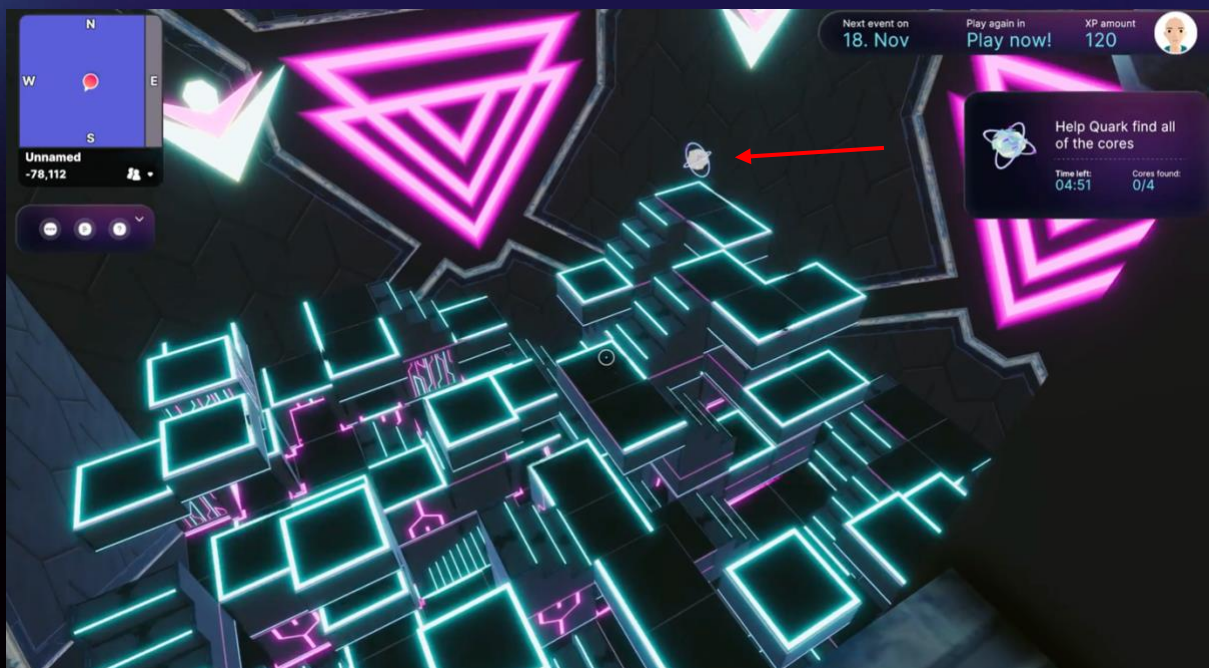

4. Welcome to Boson Portal! Press “Log In” button in the right hand corner to start playing Qube. (If you don’t press “Log In” you won’t be able to play Qube and you will miss out on winning \$BOSON.)

5. Accept our Terms & Conditions and Privacy Policy.

6. Make your way to the light beam to enter Qube. During event periods, you will be eligible to win \$BOSON by taking part. Quark is waiting....

7. You're now being teleported to the game arena.

8. Press on Quark (the character next to you) to start your journey!

- Please read the instructions to make sure you know how to play the game. The game will start when you are ready.

- Scope out the space and start collecting the cores.

11. Once you find a core, press on it to collect.

12. When you collect all 4 cores you will be teleported outside of the Qube.

13. Tweet to enter our prize draw, for a chance to win \$BOSON.