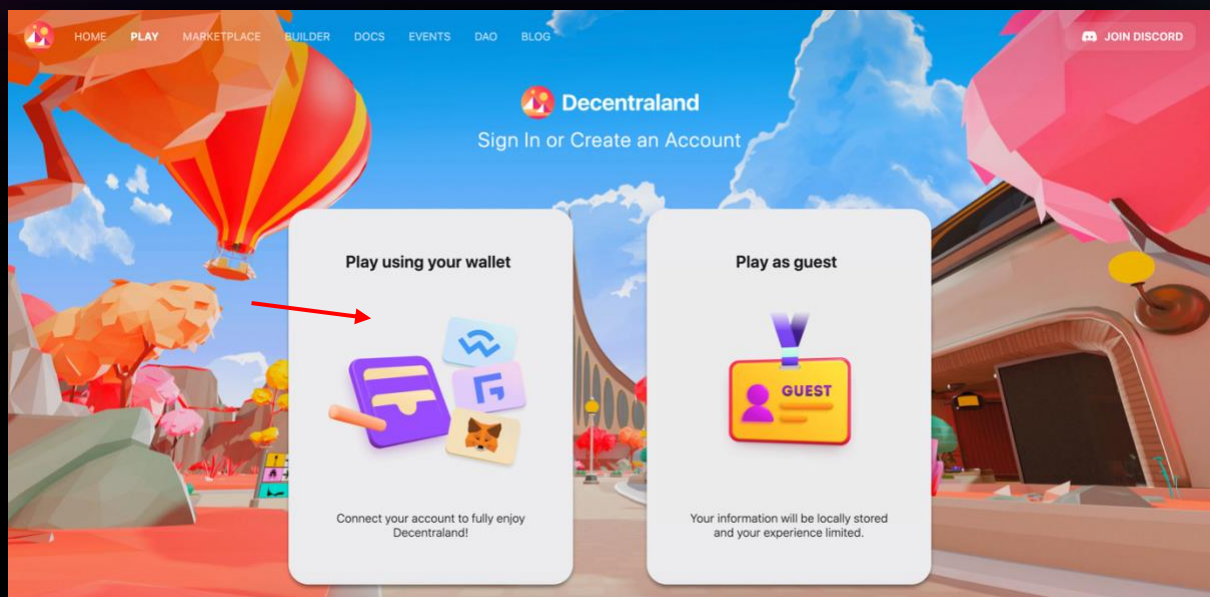

## How to play Qube

To learn more about the game, prizes, how to win, how to play and Twitter giveaway, please visit Qube page at [www.bosonportal.io/qube](http://www.bosonportal.io/qube)

**QUBE**

Your ultimate Metaverse game experience and chance to enter a prize pot of

**50,000 \$BOSON**  
+ 20,000 \$BOSON TWITTER GIVEAWAY

PLAY QUBE

WHAT IS QUBE   PRIZES   HOW TO WIN   HOW TO PLAY   TWITTER GIVEAWAY

1. Press the button “Play Qube” on [www.bosonportal.io/qube](http://www.bosonportal.io/qube) or use direct link: <https://play.decentraland.org/?island=lf96p&position=-77%2C110&realm=dg>

2. In order to play Qube you need to sign in to your Decentraland account (if you have one already) or create an account by connecting your wallet. You won't be able to play Qube as a guest.

3. Connect your wallet and create your Decentraland avatar.

5. Accept our Terms & Conditions and Privacy Policy.

6. Make your way to the light beam to enter Qube. During event periods, you will be eligible to win \$BOSON by taking part. Quark is waiting....

7. You're now being teleported to the game arena.