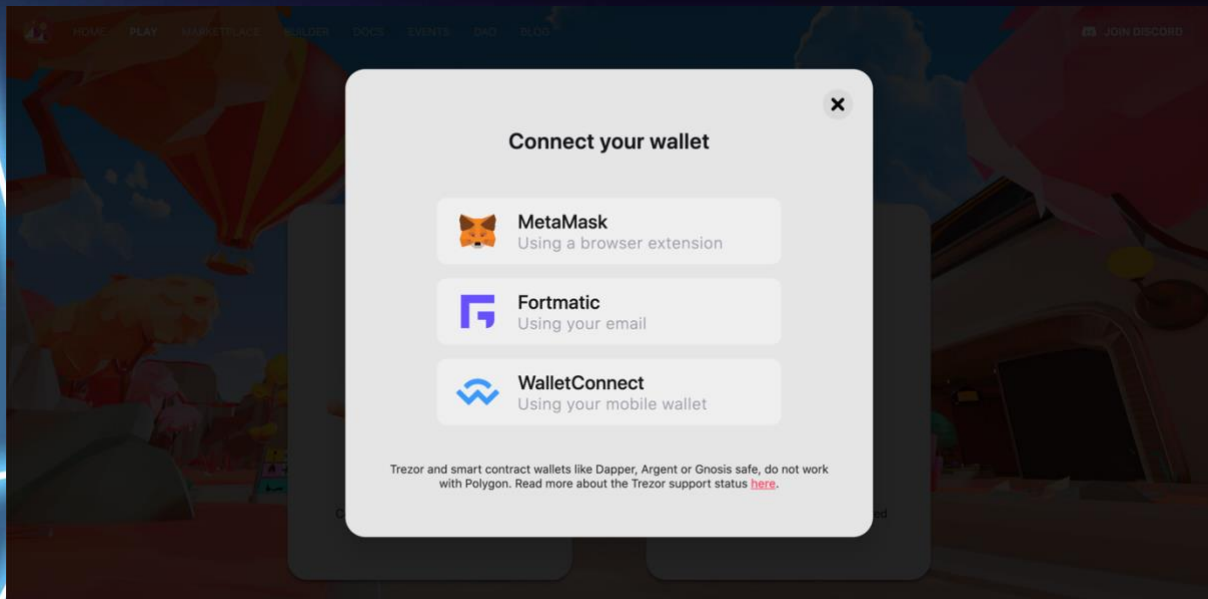

## How to play Qube

To learn more about the game, prizes, how to win, how to play and Twitter giveaway, please visit Qube page at [www.bosonportal.io/qube](http://www.bosonportal.io/qube)

**QUBE**

Your ultimate Metaverse game experience and chance to enter a prize pot of

**50,000 \$BOSON**  
+ 20,000 \$BOSON TWITTER GIVEAWAY

PLAY QUBE

WHAT IS QUBE   PRIZES   HOW TO WIN   HOW TO PLAY   TWITTER GIVEAWAY

1. Press the button “Play Qube” on [www.bosonportal.io/qube](http://www.bosonportal.io/qube) or use direct link: <https://play.decentraland.org/?island=lf96p&position=-77%2C110&realm=dg>

2. In order to play Qube you need to sign in to your Decentraland account (if you have one already) or create an account by connecting your wallet. You won't be able to play Qube as a guest.

3. Connect your wallet and create your Decentraland avatar.

5. Accept our Terms & Conditions and Privacy Policy.

6. Make your way to the light beam to enter Qube. During event periods, you will be eligible to win \$BOSON by taking part. Quark is waiting....

7. You're now being teleported to the game arena.