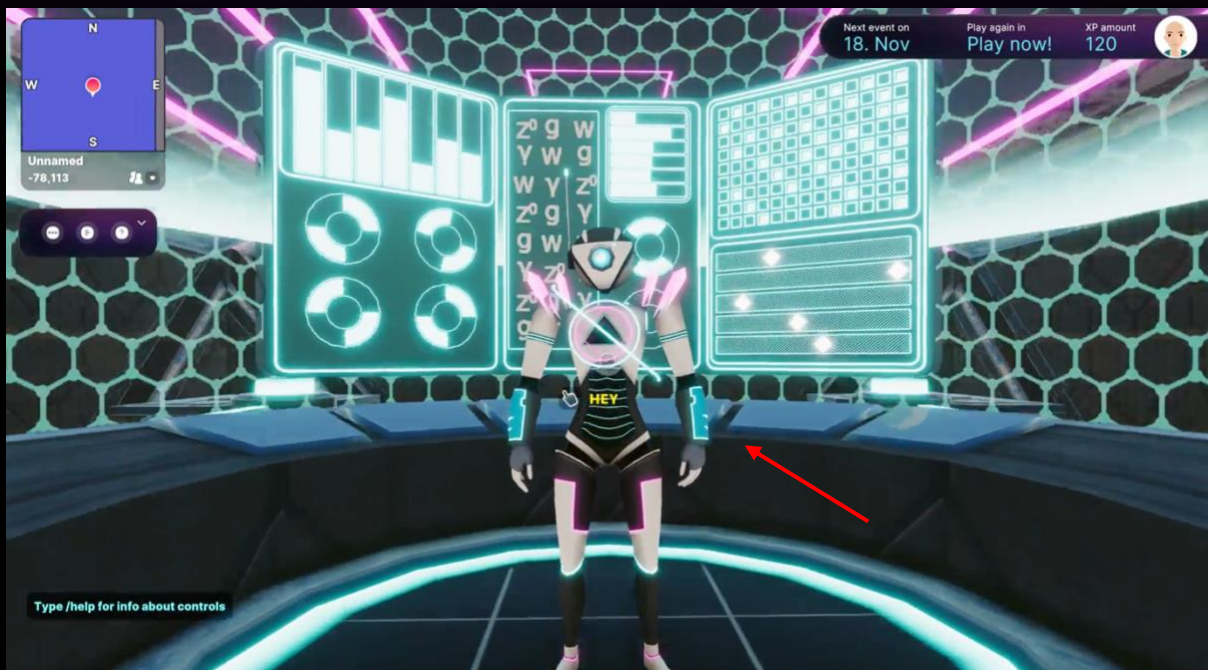

4. Welcome to Boson Portal! Press “Log In” button in the right hand corner to start playing Qube. (If you don’t press “Log In” you won’t be able to play Qube and you will miss out on winning \$BOSON.)

5. Accept our Terms & Conditions and Privacy Policy.

6. Make your way to the light beam to enter Qube. During event periods, you will be eligible to win \$BOSON by taking part. Quark is waiting....

7. You're now being teleported to the game arena.

8. Press on Quark (the character next to you) to start your journey!

- Please read the instructions to make sure you know how to play the game. The game will start when you are ready.

- Scope out the space and start collecting the cores.