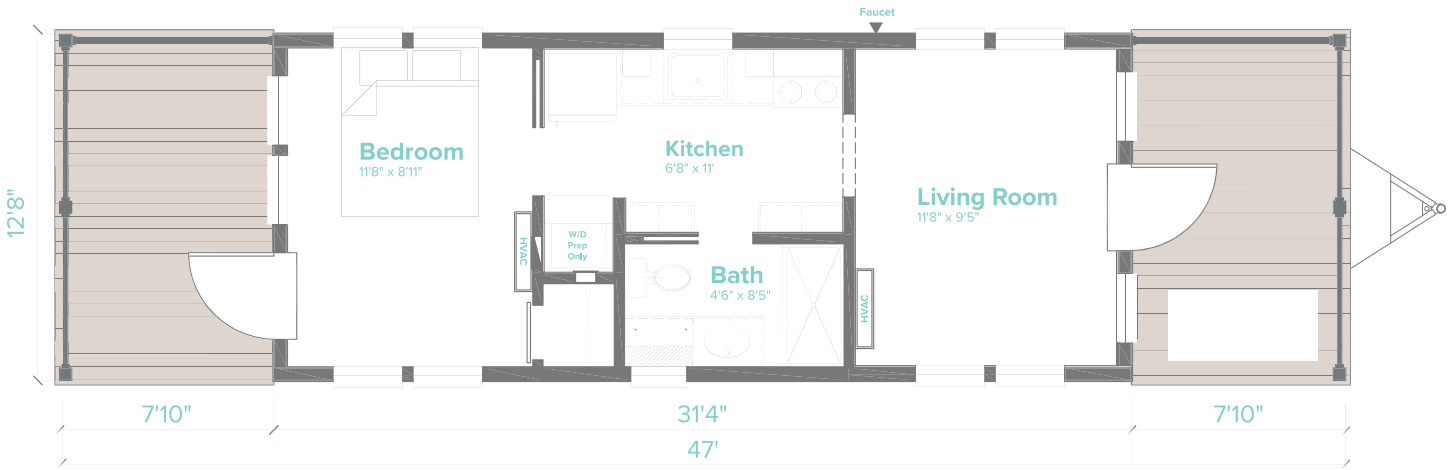

THE COLLINS

396 Sq Ft | 13x47 (with porches) | 

(615) 261-4832
 INFO@OAKSTONELAND.COM
 RETREATTN.COM