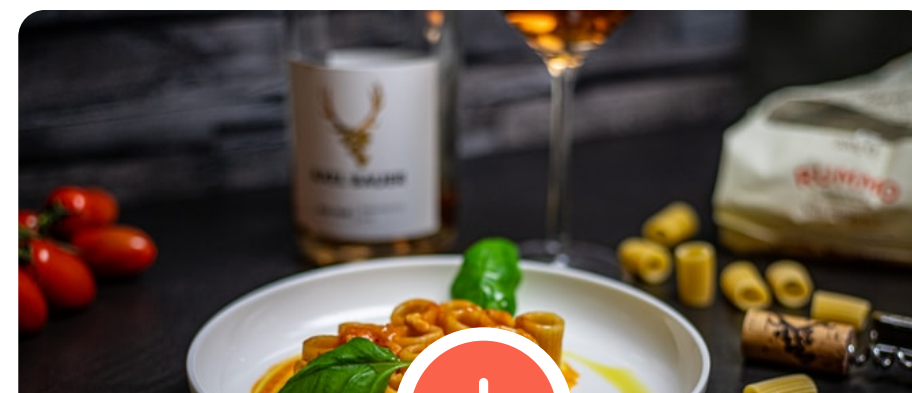

1. **Lilia** 16px 16px
★ 4.9 \$\$\$ View

16px
Nestled in Williamsburg, Lilia brings the best of Italy to the city with their hand crafted pastas, wood fired seafood and classic Italian cocktails. Start with the cacio pepe fritelle and work your way to the Rigatoni Diavala or Black Bass.