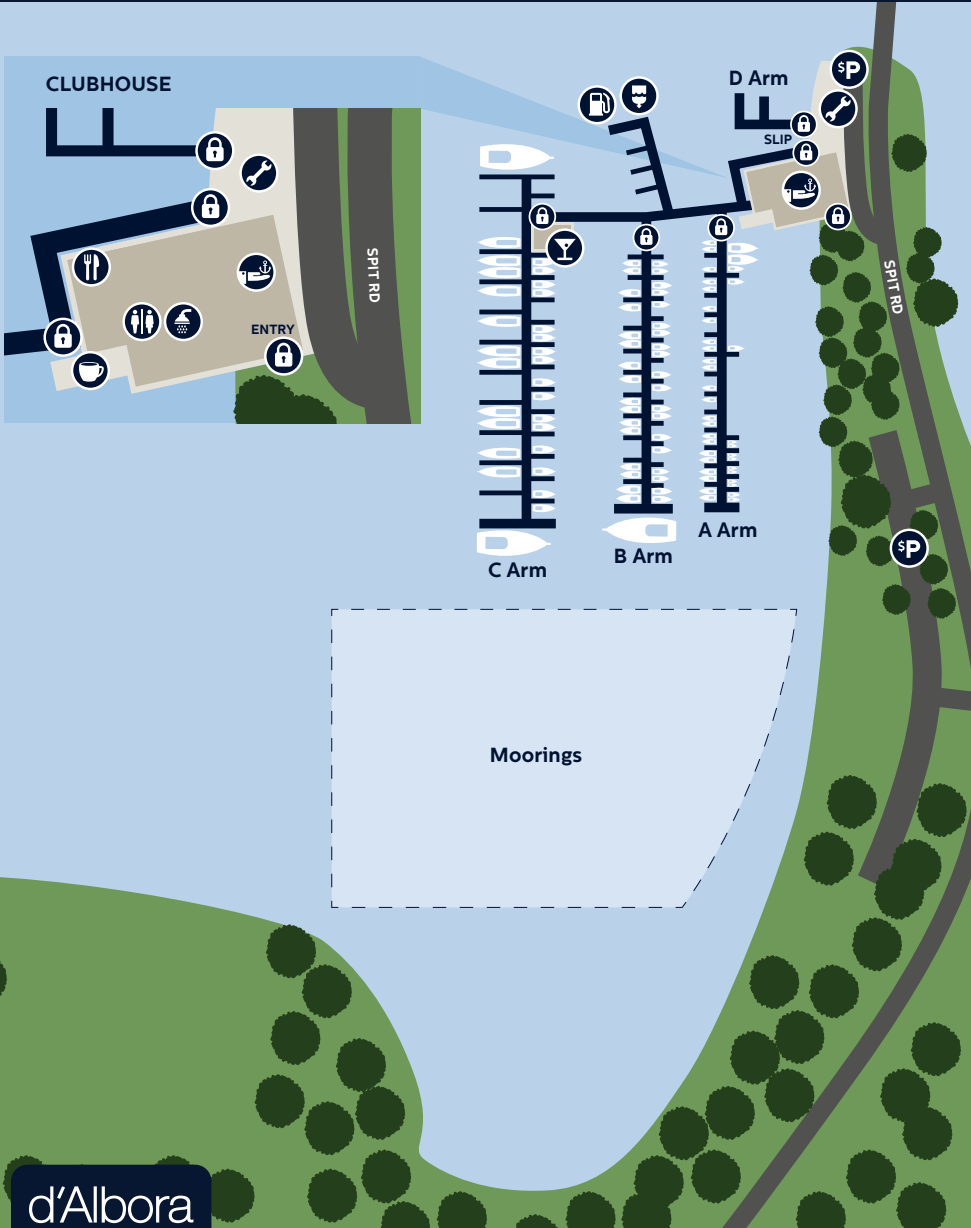

# The Spit

d'Albora

- |  |             |  |                 |  |              |
|--|-------------|--|-----------------|--|--------------|
|  | Concierge   |  | Marine Services |  | Toilet       |
|  | Secure Gate |  | Cafe            |  | Shower       |
|  | Waste Pump  |  | Restaurant      |  | Paid Parking |
|  | Fuel        |  | Water Lounge    |  |              |