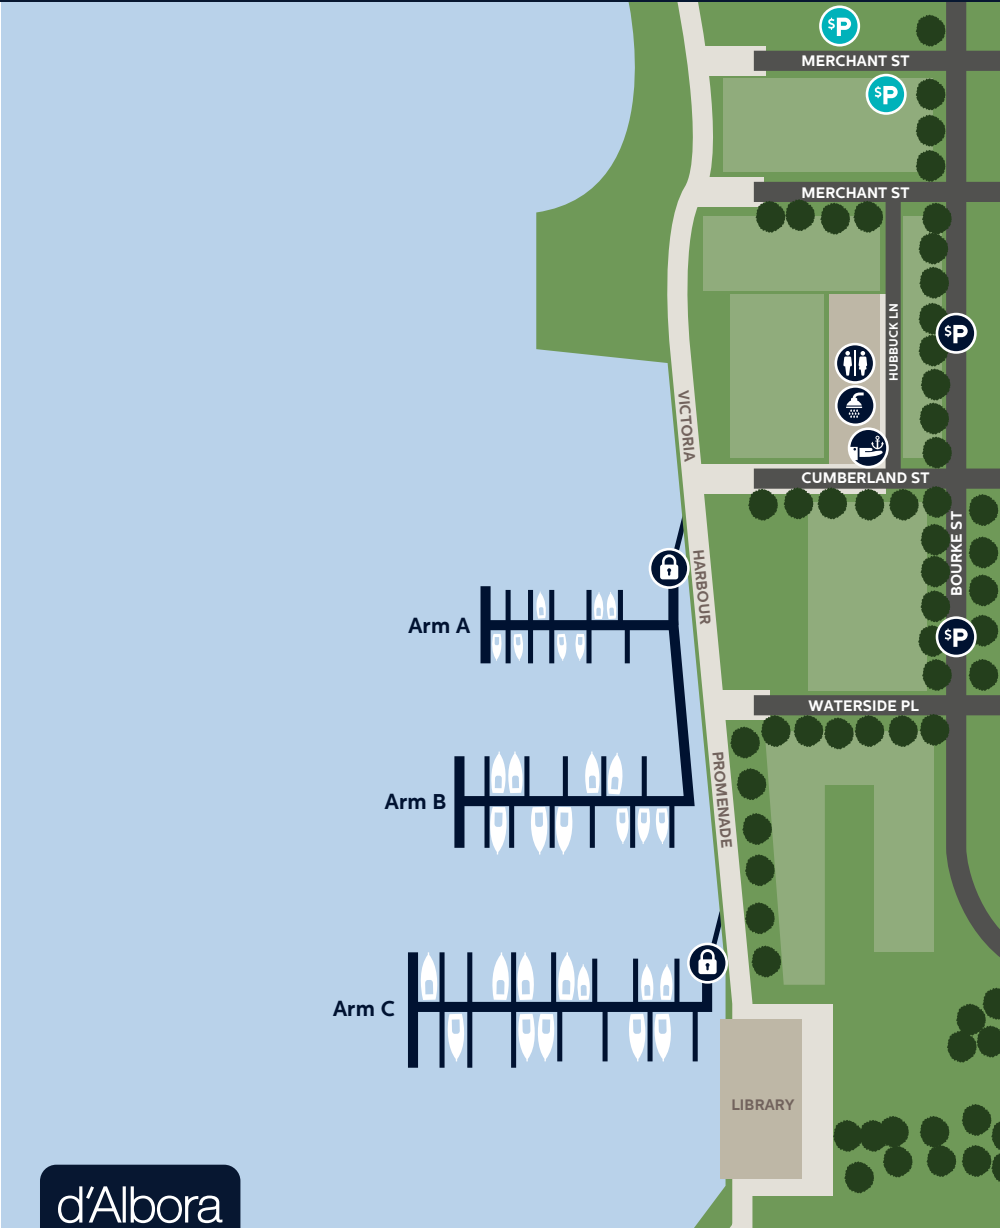

Victoria Harbour

d'Albora

Concierge

Cafe

Paid Parking

Secure Gate

Restaurant

Parking Station

Via Enterprize Way

Waste Pump

Toilet

Fuel

Shower