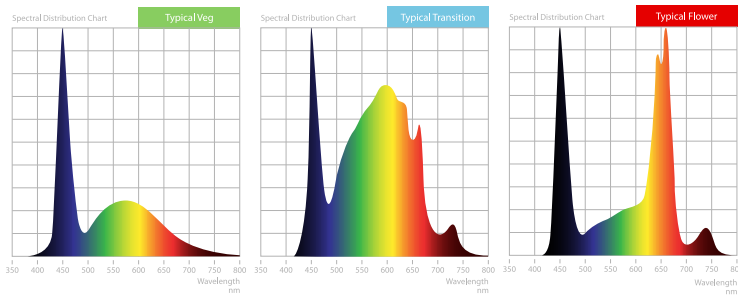

AGT640

The **AGT640** is a patented Liquid Cooled and Spectrum Control LED grow light built to increase yield and improve overall quality for commercial cannabis cultivation. Powerful, efficient and customizable to meet your specific needs.

Patent No. 9857068B2

AGT640 Liquid Cooled LED

Specifications	
Efficiency	2.6 $\mu\text{mol}/\text{J}$
Light Spectrum	400nm - 780nm
Certifications	UL1598, UL8800, UL8750
Warranty	5 Year Standard Warranty
Communication	DMX (Adapts to all major protocols)
Plug-in	12VDC, 20 Watt Max
Power	650W (Controllable 60W - 650W)
Voltage	110 - 277VAC, 50/60Hz
Current	5.4A @ 120VAC / 2.7A @ 240VAC / 2.3A @ 277VAC
Life Expectancy	50,000+ hrs
Ingress Protection	IP65 (Dust tight and water proof)
Flow Rate	0.24 GPM
Liquid Heat Rejection (max)	~260 Watt (887 Btu/hr)

Spectral Distribution

The light spectrum range is optimized for cannabis cultivation, 400nm - 780nm. Captures the "Emerson Effect" - simultaneously giving plants both red and far-red spectrum to increase yield and quality.