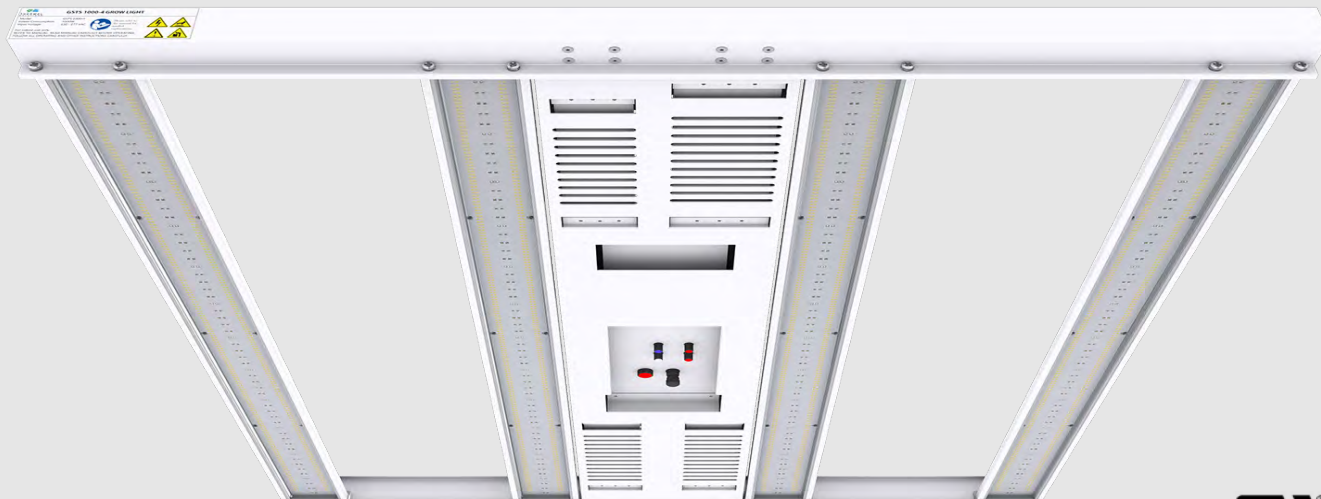

AGT640

The **AGT640** is a patented Liquid Cooled and Spectrum Control LED grow light built to increase yield and improve overall quality for commercial cannabis cultivation. Powerful, efficient and customizable to meet your specific needs.

Patent No. 9857068B2

AGT640 Liquid Cooled LED

Specifications	
Efficiency	2.6 $\mu\text{mol}/\text{J}$
Light Spectrum	400nm - 780nm
Certifications	UL1598, UL8800, UL8750
Warranty	5 Year Standard Warranty
Communication	DMX (Adapts to all major protocols)
Plug-in	12VDC, 20 Watt Max
Power	650W (Controllable 60W - 650W)
Voltage	110 - 277VAC, 50/60Hz
Current	5.4A @ 120VAC / 2.7A @ 240VAC / 2.3A @ 277VAC
Life Expectancy	50,000+ hrs
Ingress Protection	IP65 (Dust tight and water proof)
Flow Rate	0.24 GPM
Liquid Heat Rejection (max)	~260 Watt (887 Btu/hr)

Spectral Distribution

The light spectrum range is optimized for cannabis cultivation, 400nm - 780nm. Captures the "Emerson Effect" - simultaneously giving plants both red and far-red spectrum to increase yield and quality.

HLG-150H-30B

Dimensions

Width: 39.6" (1,006mm)

Length: 44.2" (1,123mm)

Height: 3.4" (86mm)

Weight: 56lbs (25.4kg)

Top View

Side View