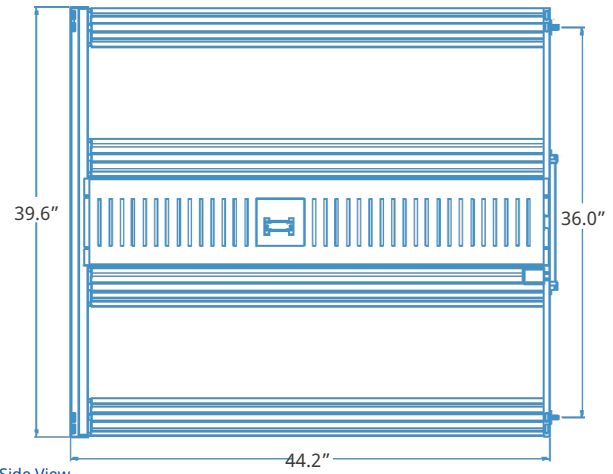

HLG-150H-30B

Dimensions

Width: 39.6" (1,006mm)

Length: 44.2" (1,123mm)

Height: 3.4" (86mm)

Weight: 56lbs (25.4kg)

Top View

Side View