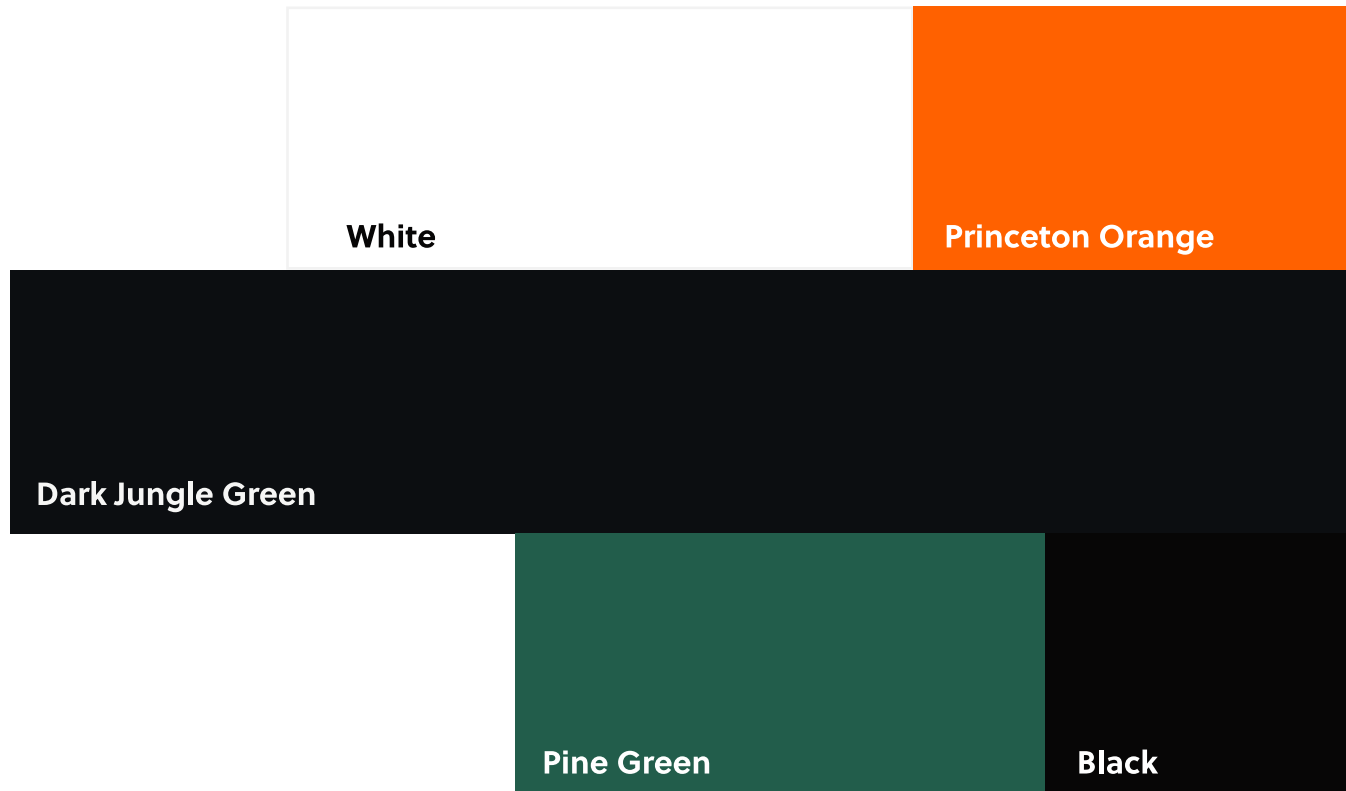

BRAND GUIDE

Brand Colors

DARK JUNGLE GREEN

#0A1D20

C84 M65 Y64 K75

Image Overlay, Dark Background,
CTA Blocks, and Header/Footers

WHITE

#FFFFFF

C00 M00 Y00 K00

Light Background,
Text and Icons w/ Dark Background

PINE GREEN

#177769

C86 M32 Y62 K15

Color Boxes,
Icons w/ Light Background

PRINCETON ORANGE

#F57E20

C00 M62 Y100 K00

Sub Headers, CTA Title, Phoenix Mark

BLACK

#020000

C74 M68 Y67 K90

Text and Icons w/ Light Background