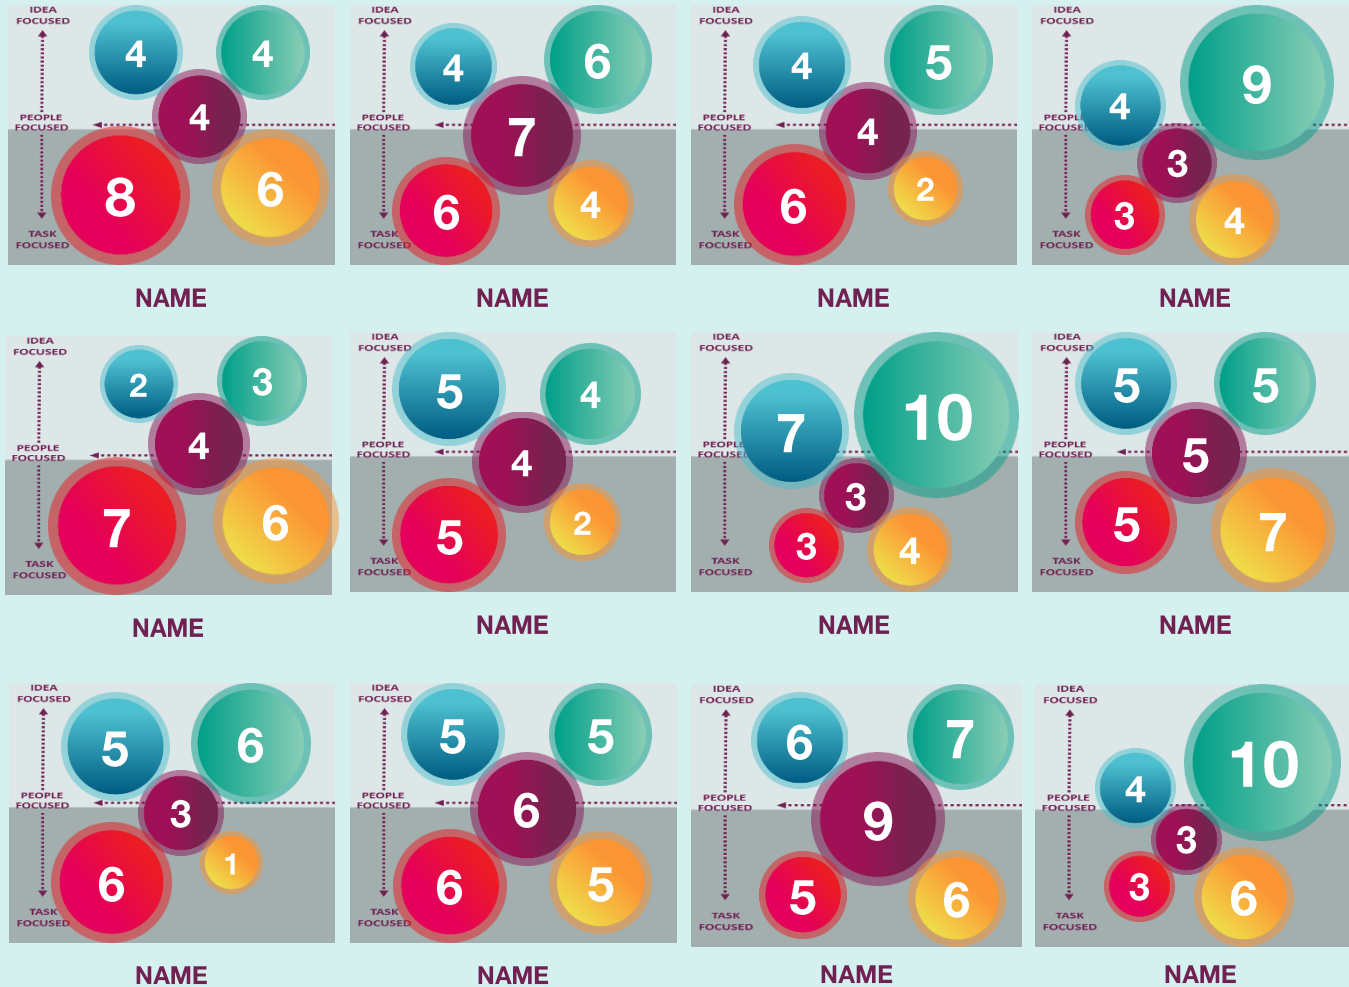

THE GC INDEX

EXAMPLE TEAM SNAPSHOT

JANUARY 2018

EXAMPLE TEAM — INDIVIDUAL THE GC INDEX PROFILES

EXAMPLE TEAM – AGGREGATE PROFILE*

* PERCENTAGES ARE BASED UPON HIGHEST SCORES

THE GC INDEX[®] MULTI-DIMENSIONAL LEADERSHIP

THE GC INDEX