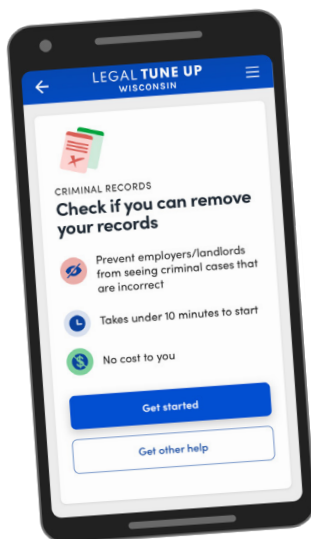

Free Online Help for Removing Eligible Criminal Records

from both **WORCS**, the WI Department of Justice's online record system, and **CCAP**, the WI Courts' system, which contains information on state-wide circuit court cases.

The Importance of Accurate Records

Landlords and employers can search public records in approving renters or when making hiring decisions. Removing these records can increase the opportunities to get a new job or housing.

From a smartphone or computer, LIFT Wisconsin's online Legal Tune Up can identify eligible records for removal. Go to www.legaltuneup.org.

The Legal Tune Up can search WORCS and CCAP to identify and remove eligible criminal records.

Under Wisconsin law, records eligible for removal from the WORCS and CCAP databases are:

- Dismissed charges or charges not prosecuted
- There was an acquittal
- And more!

To learn more, go to: www.liftwisconsin.org/legal-tuneup-app