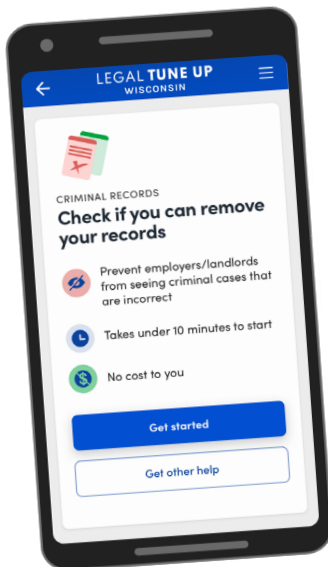

Free Online Help for Removing Eviction Records from **CCAP**, the Wisconsin Circuit Courts' Consolidated Court Automation Programs

The Importance of Accurate Records

Landlords and lending institutions can search public records in approving renters or home loans. Removing these records can increase the opportunities of getting new housing.

From a smartphone or computer, LIFT Wisconsin's online Legal Tune Up can identify eligible records for removal. Go to www.legaltuneup.org.

The Legal Tune Up can search CCAP to identify and remove eligible eviction records.

Eviction records can be removed from CCAP after two years:

- When the eviction was dismissed either by stipulation or by the judge
- And, when there is no monetary judgment or restitution order.

To learn more, go to: www.liftwisconsin.org/legal-tuneup-app

For more information, please contact:
Fred Lauing, LIFT Wisconsin Marketing
608-333-5104~ flauing@liftwisconsin.org