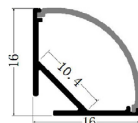

Suitable for installation in the storage areas of clothes closets.

All Closet Light products on this cut sheet utilize a 3 wire scheme for DMX control.

ADDITIONAL INFORMATION

LENSES

AMC-1616-C DIMENSIONS

AMC-1715-S DIMENSIONS

- A: 0.68" (17.25mm)
- B: 0.48" (12.30mm)
- C: 0.59" (15.05mm)
- D: 0.66" (16.76mm)
- E: 0.78" (19.90mm)

SPECIFICATIONS

ELECTRICAL	2-6 W/ft., 24VDC, 90+ CRI 50,000 hours min. (L70)
DIMENSIONS	Channels are 5/8" x 5/8"
LABEL	UL Listed, file E468751 Listed for direct contact with clothing