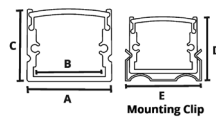

Suitable for installation in the storage areas of clothes closets.

All Closet Light products on this cut sheet utilize a 3 wire scheme for DMX control.

ADDITIONAL INFORMATION

LENSES

AMC-1616-C DIMENSIONS

AMC-1715-S DIMENSIONS

- A: 0.68" (17.25mm)
- B: 0.48" (12.30mm)
- C: 0.59" (15.05mm)
- D: 0.66" (16.76mm)
- E: 0.78" (19.90mm)

SPECIFICATIONS

ELECTRICAL	2-6 W/ft., 24VDC, 90+ CRI 50,000 hours min. (L70)
DIMENSIONS	Channels are 5/8" x 5/8"
LABEL	UL Listed, file E468751 Listed for direct contact with clothing