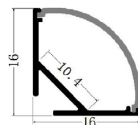

All Closet Light products on this cut sheet utilize a standard 2 wire scheme and can be controlled with phase dimming.

ADDITIONAL INFORMATION

LENSES

AMC-1616-C DIMENSIONS

AMC-1715-S DIMENSIONS

- A: 0.68" (17.25mm)
- B: 0.48" (12.30mm)
- C: 0.59" (15.05mm)
- D: 0.66" (16.76mm)
- E: 0.78" (19.90mm)

SPECIFICATIONS

ELECTRICAL	2-7 W/ft., 24VDC, 90+ CRI 50,000 hours min. (L70)
DIMENSIONS	Channels are 5/8" x 5/8"
LABEL	UL Listed, file E468751 Listed for direct contact with clothing

AMC-1616-C MOUNTING CLIPS