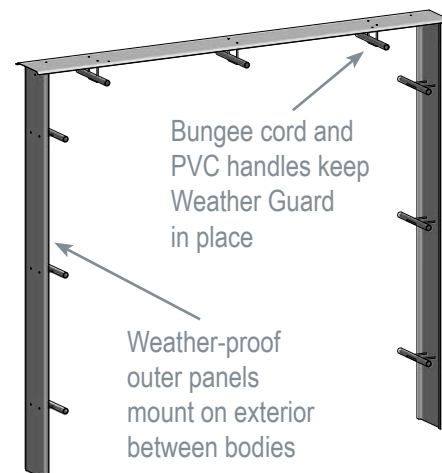

- Maximize Profits
- Save Time
- Increase Productivity
- Reduce Costs

800-254-3643

demount.com

200 Acorn Road
Glassboro, NJ 08028

WEATHER GUARD

The Weather Guard protects freight and workers from inclement weather while loading through multiple Demountable Bodies. It's inexpensive and installs easily, in under a minute, in the space between Warehouse on Wheels System bodies.

Interior view - between bodies

PVC handle and bungee cord

Exterior view - between bodies

Weather Guard is a three-piece, lightweight composite system comprised of weatherproof panels, PVC handles and bungee cord. The handles are pulled into the bodies and positioned to bridge the space in-between. Tension to hold the panels in place is created by the elasticity of the bungee cord.

Key Features:

- Lightweight composite construction
- Complete protection
- Easy to install
- Set-up in under a minute
- All set-up occurs inside the bodies