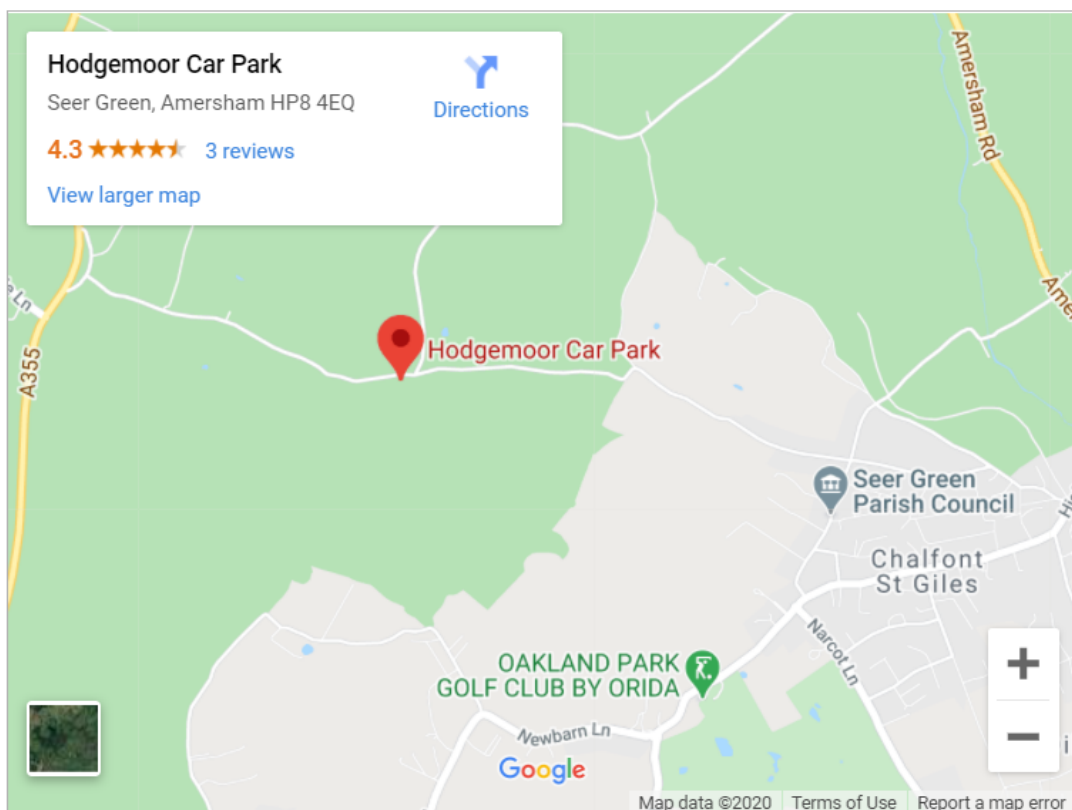

Hodgemoor Woods directions & map

Address:

Hodgemoor Woods

Bottrells Lane
Chalfont St Giles
Bucks
HP8 4EQ

Directions:

- Off A355 Amersham to Beaconsfield main road:
- Coming from Amersham turn left into Bottrells Lane lay-by, signed Picnic Area.
- Coming from Beaconsfield turn right into Bottrells Lane lay-by, signed Picnic Area.
- Turn left/right again onto Bottrells Lane.
- Car park entrance is 1 mile on your right.
- Parking is free.

Instructions:

- Please wait in/near your car till the trainer calls you over.

More info at: <http://hodgemoor.org.uk/>