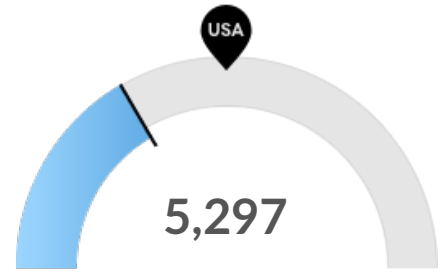

As of 2020 the region's population **increased by 1.7%** since 2015, growing by 392. Population is expected to **increase by 4.6%** between 2020 and 2025, adding 1,053.

Timeframe	Population
2015	22,683
2016	22,705
2017	22,722
2018	22,963
2019	22,837
2020	23,075
2021	23,316
2022	23,546
2023	23,763
2024	23,956
2025	24,128

Population Characteristics

Millennials

McDonald County, MO has 4,072 millennials (ages 25-39). The national average for an area this size is 4,709.

Retiring Soon

Retirement risk is about average in McDonald County, MO. The national average for an area this size is 6,714 people 55 or older, while there are 6,737 here.