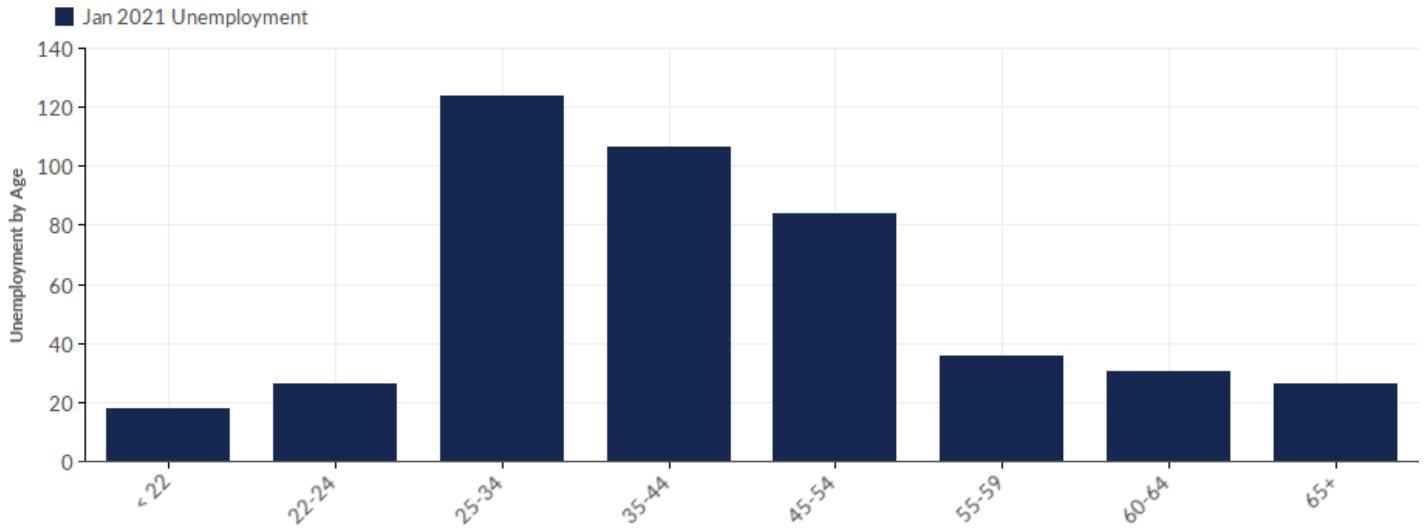

23,075

Population (2020)

Population **grew by 392** over the last 5 years and is projected to **grow by 1,053** over the next 5 years.

8,063

Total Regional Employment

Jobs **decreased by 246** over the last 5 years but are projected to **grow by 225** over the next 5 years.

	Population (2020)	Labor Force (2020)	Jobs (2020)	Cost of Living	GRP	Imports	Exports
Region	23,075	10,884	8,063	87.4	\$611.12M	\$1.44B	\$1.20B
State	6,168,743	3,069,787	3,071,490	89.9	\$312.19B	\$326.70B	\$375.83B

Unemployment by Demographics

Unemployment by Age

Age	Unemployment (Jan 2021)	% of Age Cohort
< 22	18	4.00%
22-24	26	5.78%
25-34	124	27.56%
35-44	106	23.56%
45-54	84	18.67%
55-59	36	8.00%
60-64	30	6.67%
65+	26	5.78%
Total	450	100.00%