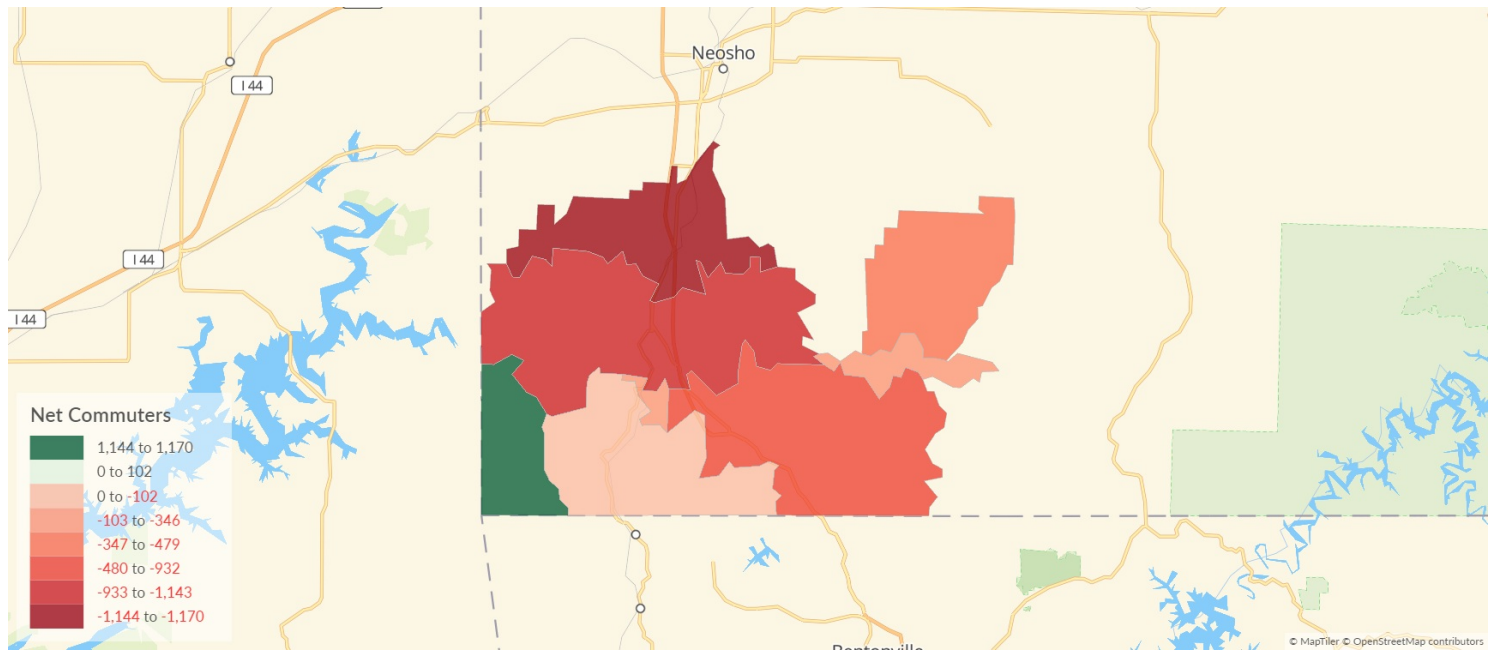

Place of Work vs Place of Residence

Understanding where talent in McDonald County, MO currently works compared to where talent lives can help you optimize site decisions.

Where Talent Works

ZIP	Name	2020 Employment
64831	Anderson, MO (in McD...	2,573
64854	Noel, MO (in McDonald...	1,918
64863	South West City, MO (in...	1,751
64856	Pineville, MO (in McDo...	1,147
64843	Goodman, MO (in McD...	500