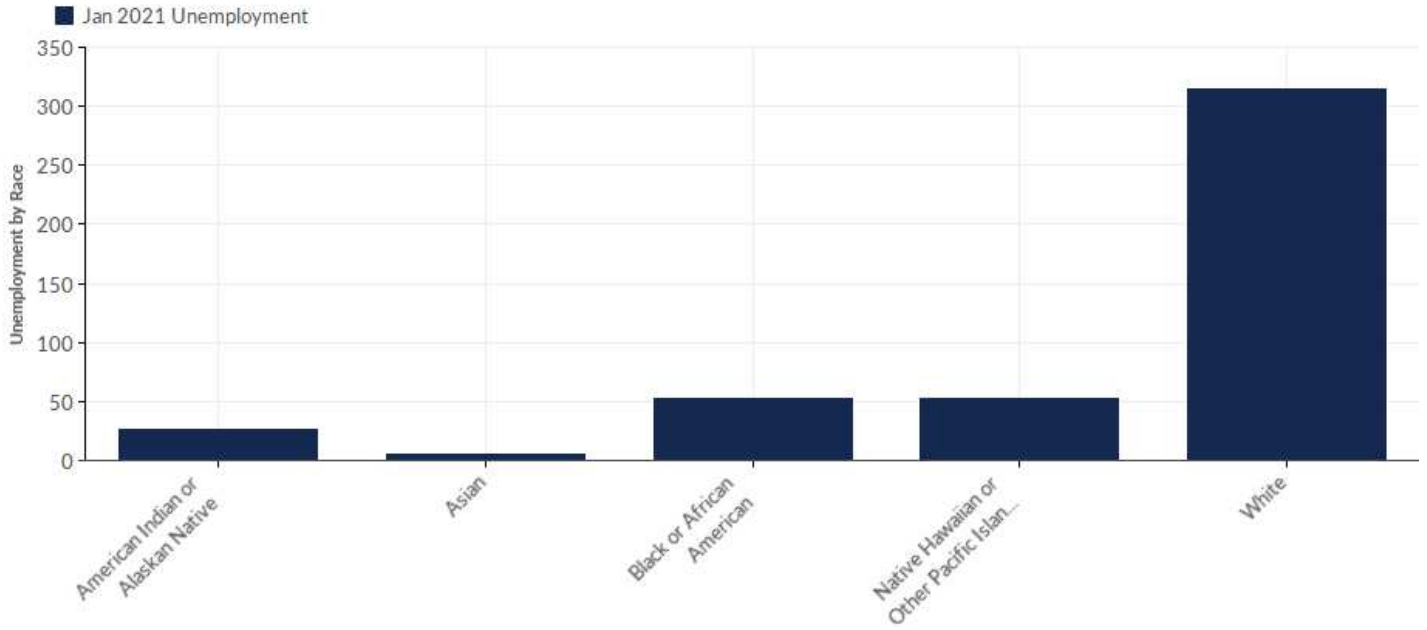

Unemployment by Demographics

Unemployment by Age

Age	Unemployment (Jan 2021)	% of Age Cohort
< 22	18	4.00%
22-24	26	5.78%
25-34	124	27.56%
35-44	106	23.56%
45-54	84	18.67%
55-59	36	8.00%
60-64	30	6.67%
65+	26	5.78%
Total	450	100.00%

Unemployment by Gender

Gender	Unemployment (Jan 2021)	% of Age Cohort
Females	183	40.67%
Males	267	59.33%
Total	450	100.00%

Unemployment by Race

Race	Unemployment (Jan 2021)	% of Age Cohort
American Indian or Alaskan Native	26	5.78%
Asian	6	1.33%
Black or African American	52	11.56%
Native Hawaiian or Other Pacific Islander	53	11.78%
White	314	69.78%
Total	450	100.00%