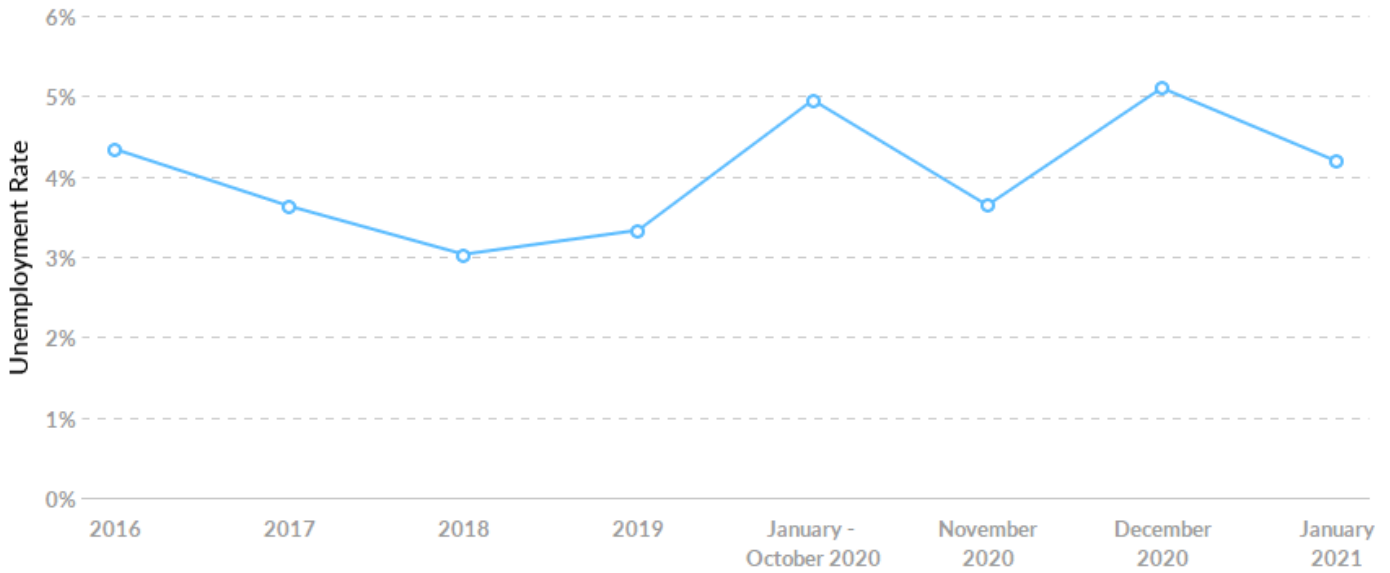

Unemployment Rate Trends

McDonald County, MO had a January 2021 unemployment rate of 4.19%, **decreasing from 4.34%** 5 years before.

Timeframe	Unemployment Rate
2016	4.34%
2017	3.63%
2018	3.03%
2019	3.33%
January - October 2020	4.95%
November 2020	3.64%
December 2020	5.10%
January 2021	4.19%