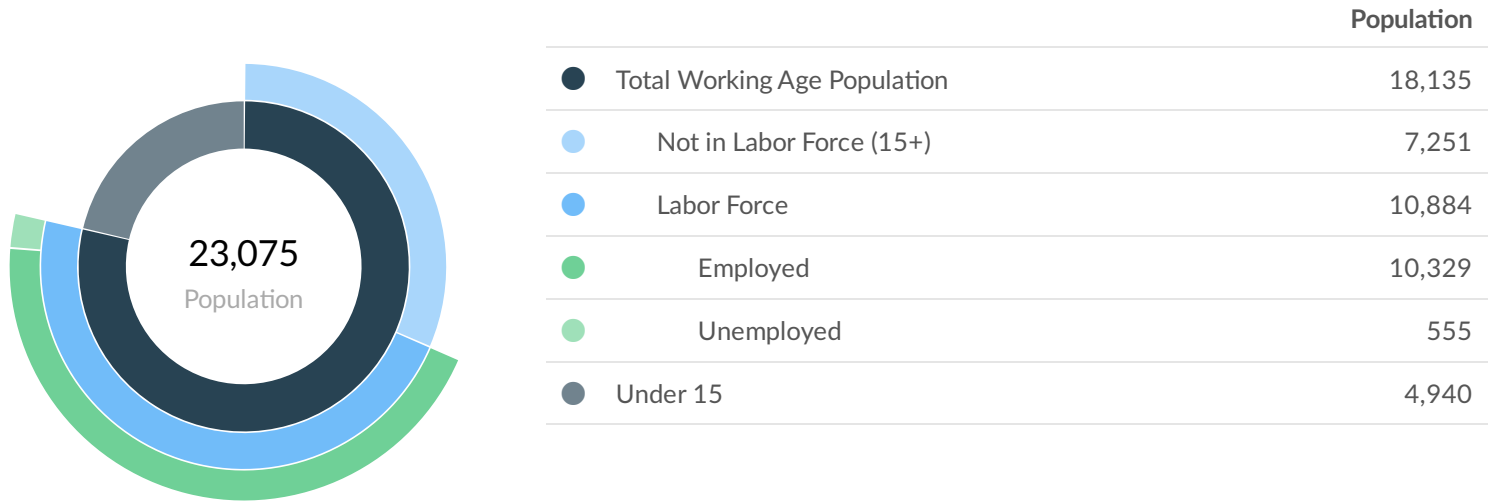

2020 Labor Force Breakdown