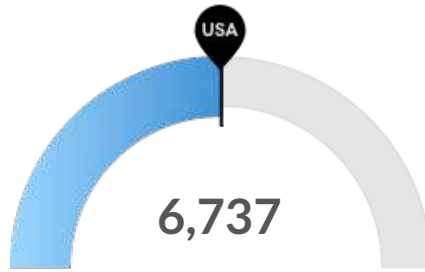

As of 2020 the region's population **increased by 1.7%** since 2015, growing by 392. Population is expected to **increase by 4.6%** between 2020 and 2025, adding 1,053.

Timeframe	Population
2015	22,683
2016	22,705
2017	22,722
2018	22,963
2019	22,837
2020	23,075
2021	23,316
2022	23,546
2023	23,763
2024	23,956
2025	24,128

Labor Force Participation Rate Trends

Timeframe	Labor Force Participation Rate
2016	58.55%
2017	58.16%
2018	57.89%
2019	59.36%
January - October 2020	59.28%
November 2020	59.23%
December 2020	60.02%
January 2021	58.86%

Population Characteristics

Millennials

McDonald County, MO has 4,072 millennials (ages 25-39). The national average for an area this size is 4,709.

Retiring Soon

Retirement risk is about average in McDonald County, MO. The national average for an area this size is 6,714 people 55 or older, while there are 6,737 here.