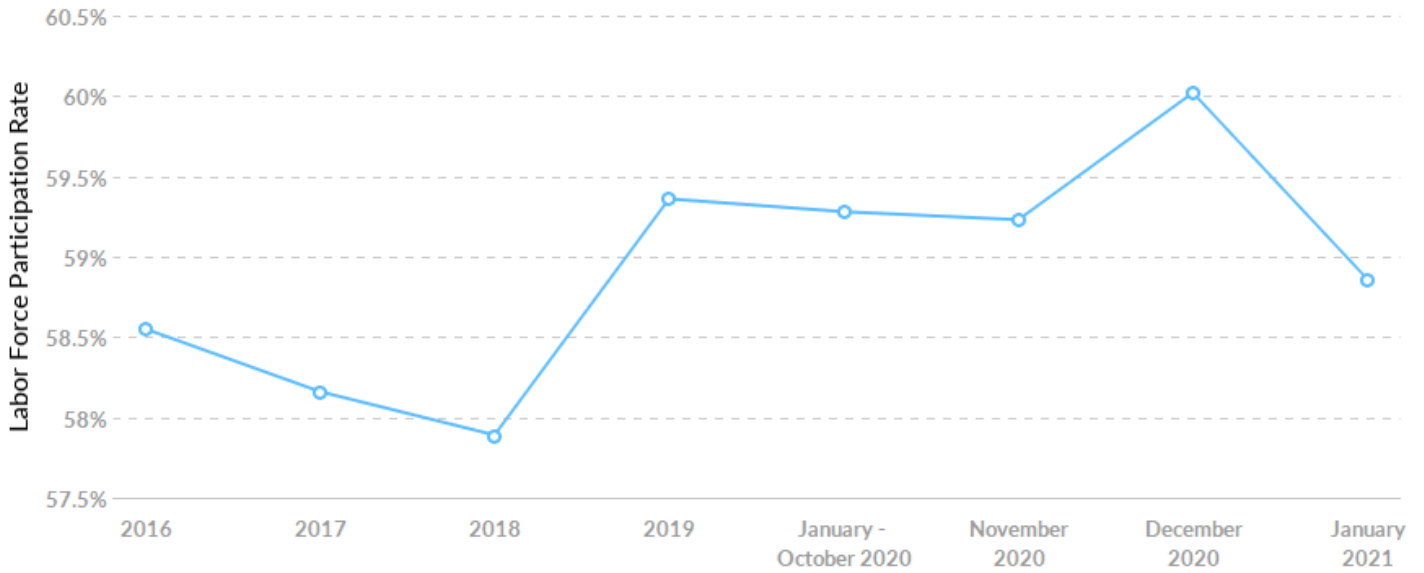

As of 2020 the region's population **increased by 1.7%** since 2015, growing by 392. Population is expected to **increase by 4.6%** between 2020 and 2025, adding 1,053.

Timeframe	Population
2015	22,683
2016	22,705
2017	22,722
2018	22,963
2019	22,837
2020	23,075
2021	23,316
2022	23,546
2023	23,763
2024	23,956
2025	24,128

Labor Force Participation Rate Trends

Timeframe	Labor Force Participation Rate
2016	58.55%
2017	58.16%
2018	57.89%
2019	59.36%
January - October 2020	59.28%
November 2020	59.23%
December 2020	60.02%
January 2021	58.86%