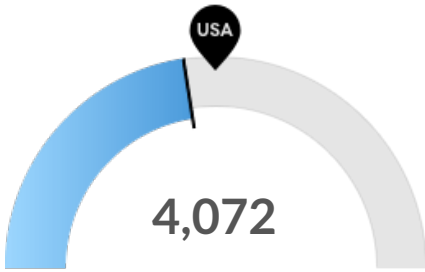

Population Characteristics

Millennials

McDonald County, MO has 4,072 millennials (ages 25-39). The national average for an area this size is 4,709.