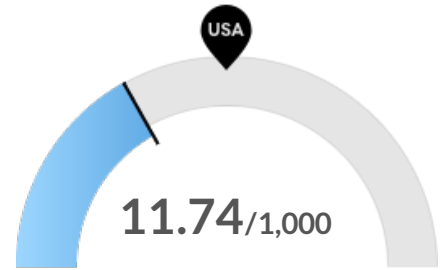

Property Crime

McDonald County, MO has 11.74 property crimes per 1,000 people. The national rate is 19.79 per 1,000 people.