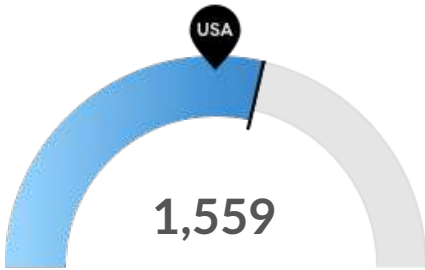

As of 2020 the region's population **increased by 1.7%** since 2015, growing by 392. Population is expected to **increase by 4.6%** between 2020 and 2025, adding 1,053.

Timeframe	Population
2015	22,683
2016	22,705
2017	22,722
2018	22,963
2019	22,837
2020	23,075
2021	23,316
2022	23,546
2023	23,763
2024	23,956
2025	24,128

Population Characteristics

Millennials

McDonald County, MO has 4,072 millennials (ages 25-39). The national average for an area this size is 4,709.

Retiring Soon

Retirement risk is about average in McDonald County, MO. The national average for an area this size is 6,714 people 55 or older, while there are 6,737 here.

Racial Diversity

Racial diversity is low in McDonald County, MO. The national average for an area this size is 9,109 racially diverse people, while there are 5,297 here.

Veterans

McDonald County, MO has 1,559 veterans. The national average for an area this size is 1,268.