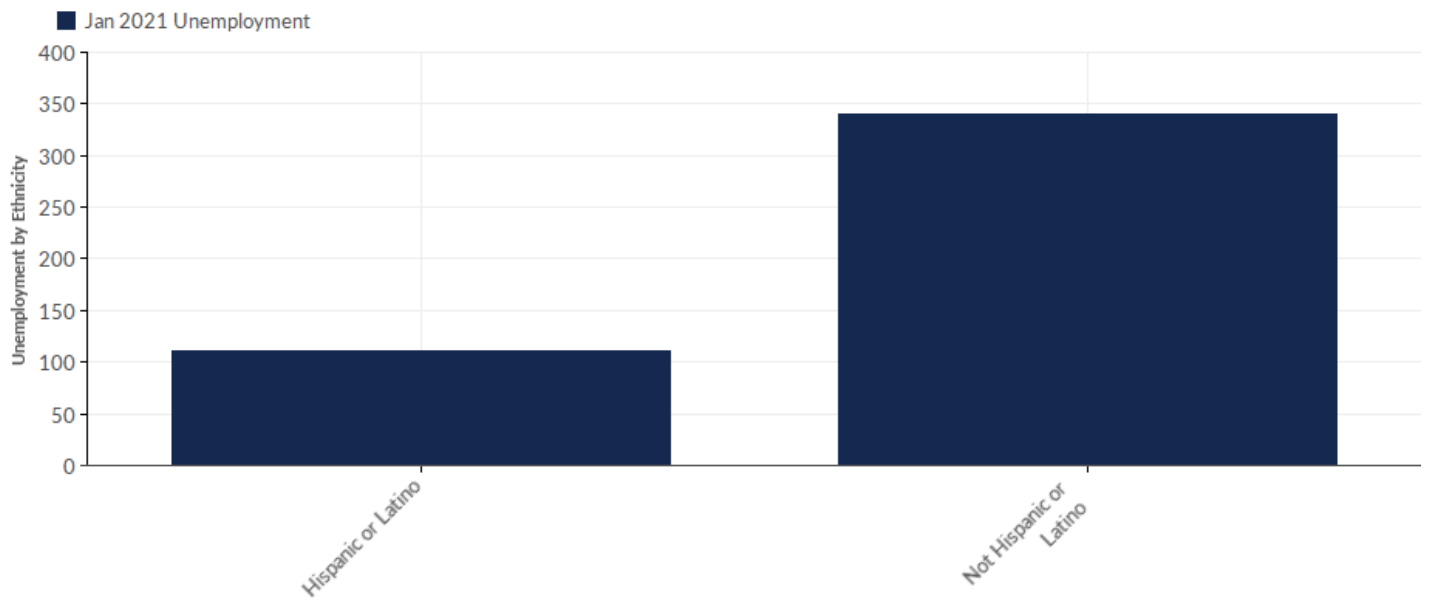

Unemployment by Ethnicity

Ethnicity	Unemployment (Jan 2021)	% of Age Cohort
Hispanic or Latino	110	24.44%
Not Hispanic or Latino	340	75.56%
Total	450	100.00%