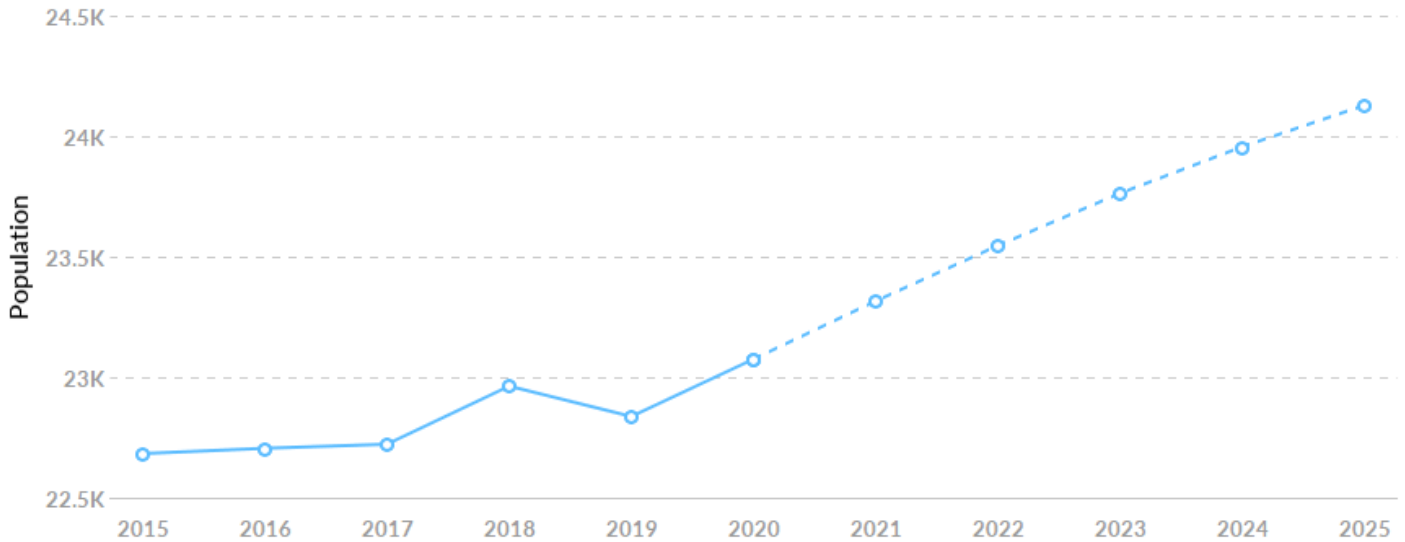

23,075

Population (2020)

Population **grew by 392** over the last 5 years and is projected to **grow by 1,053** over the next 5 years.

8,063

Total Regional Employment

Jobs **decreased by 246** over the last 5 years but are projected to **grow by 225** over the next 5 years.

Unemployment by Demographics

Unemployment by Age

Age	Unemployment (Jan 2021)	% of Age Cohort
< 22	18	4.00%
22-24	26	5.78%
25-34	124	27.56%
35-44	106	23.56%
45-54	84	18.67%
55-59	36	8.00%
60-64	30	6.67%
65+	26	5.78%
Total	450	100.00%

Unemployment by Ethnicity

Ethnicity	Unemployment (Jan 2021)	% of Age Cohort
Hispanic or Latino	110	24.44%
Not Hispanic or Latino	340	75.56%
Total	450	100.00%

Historic & Projected Trends

Population Trends

As of 2020 the region's population **increased by 1.7%** since 2015, growing by 392. Population is expected to **increase by 4.6%** between 2020 and 2025, adding 1,053.

Timeframe	Population
2015	22,683
2016	22,705
2017	22,722
2018	22,963
2019	22,837
2020	23,075
2021	23,316
2022	23,546
2023	23,763
2024	23,956
2025	24,128