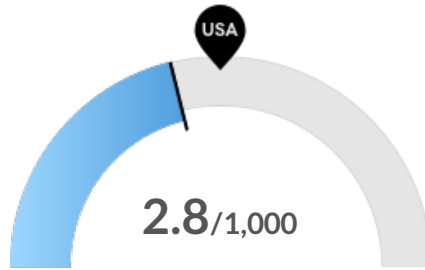

Violent Crime

McDonald County, MO has 2.8 violent crimes per 1,000 people. The national rate is 3.53 per 1,000 people.