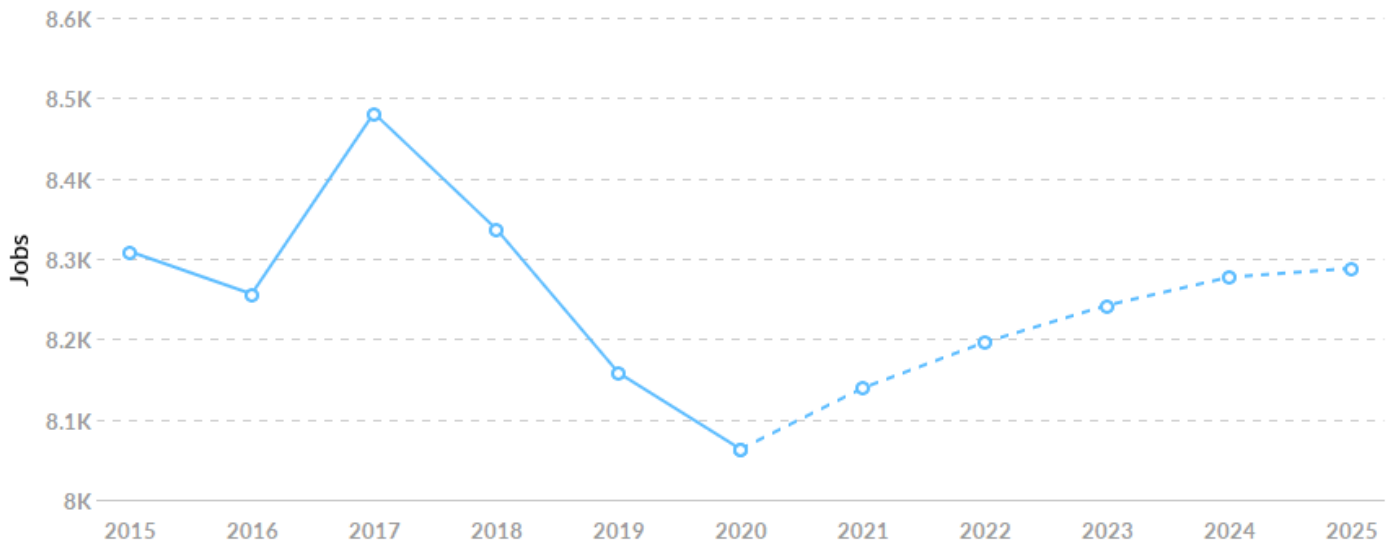

Job Trends

From 2015 to 2020, jobs declined by 3.0% in McDonald County, MO from 8,309 to 8,063. This change fell short of the national growth rate of 1.3% by 4.3%.

Timeframe	Jobs
2015	8,309
2016	8,256
2017	8,481
2018	8,337
2019	8,158
2020	8,063
2021	8,139
2022	8,196
2023	8,242
2024	8,277
2025	8,288