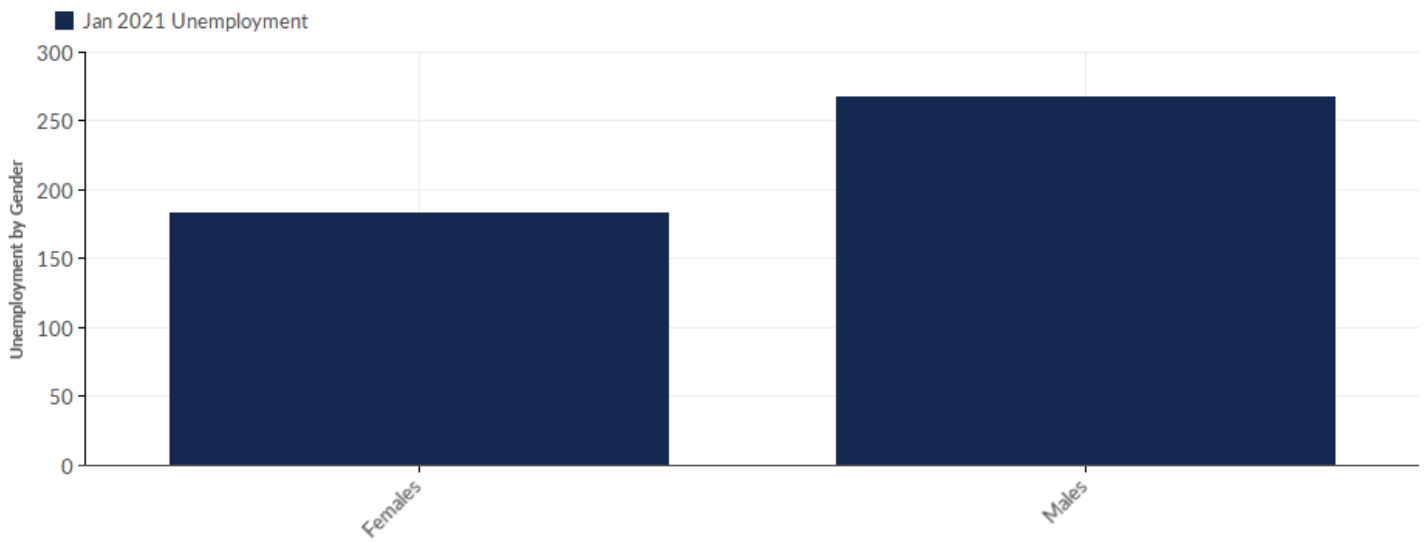

Unemployment by Gender

Gender	Unemployment (Jan 2021)	% of Age Cohort
Females	183	40.67%
Males	267	59.33%
Total	450	100.00%