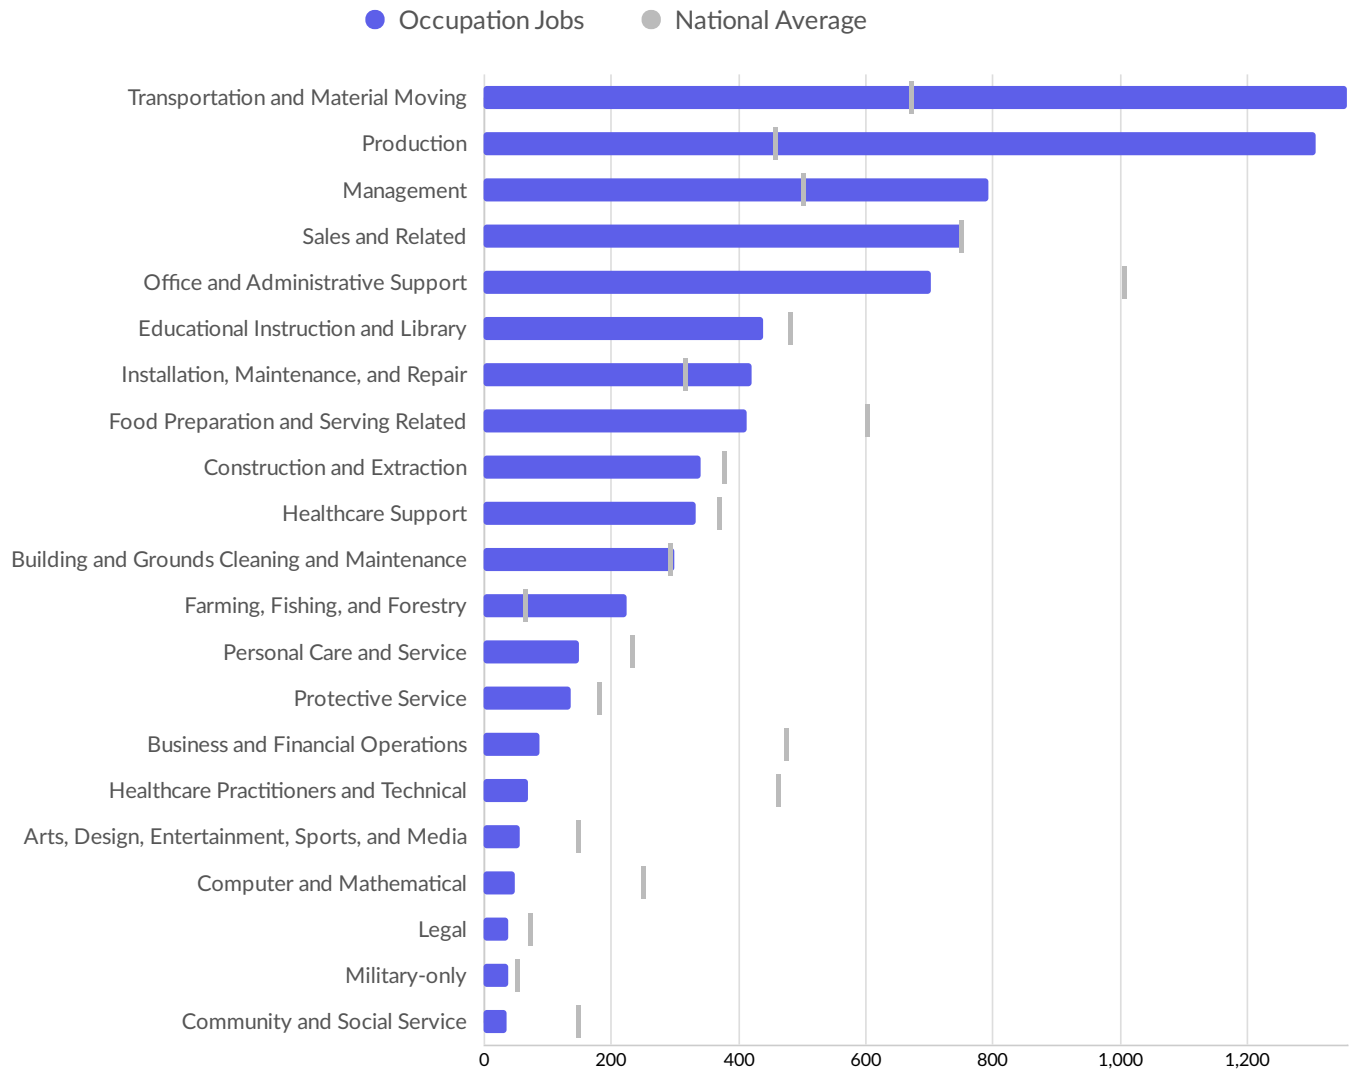

Workforce Characteristics

Largest Occupations