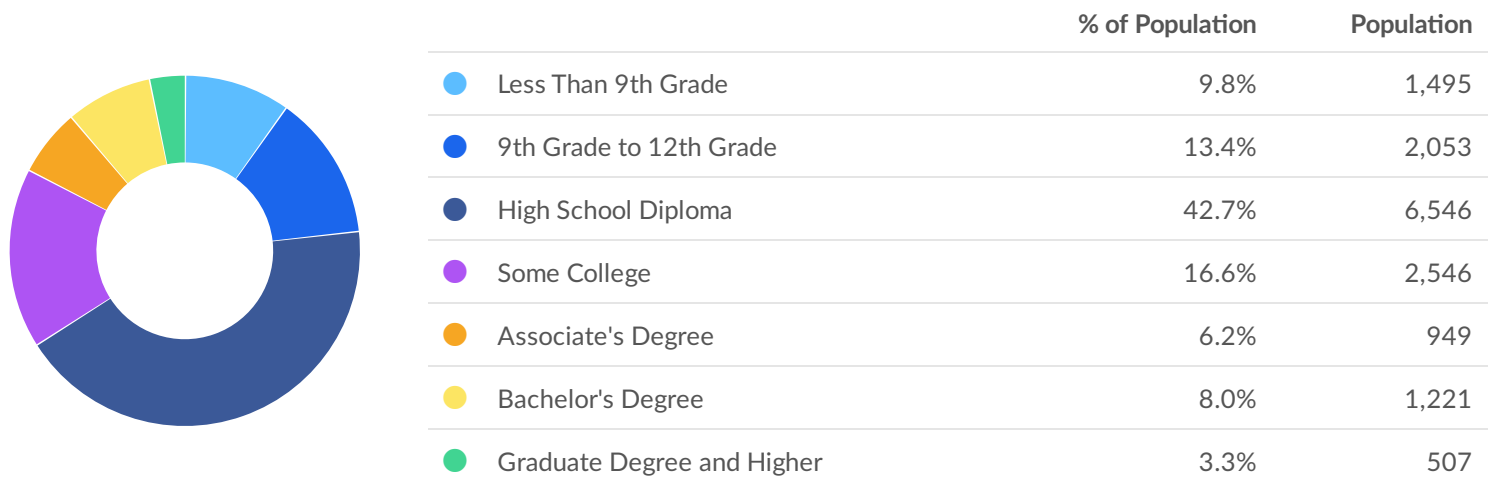

Educational Attainment

Concerning educational attainment, **8.0% of McDonald County, MO residents possess a Bachelor's Degree** (12.1% below the national average), and **6.2% hold an Associate's Degree** (2.4% below the national average).