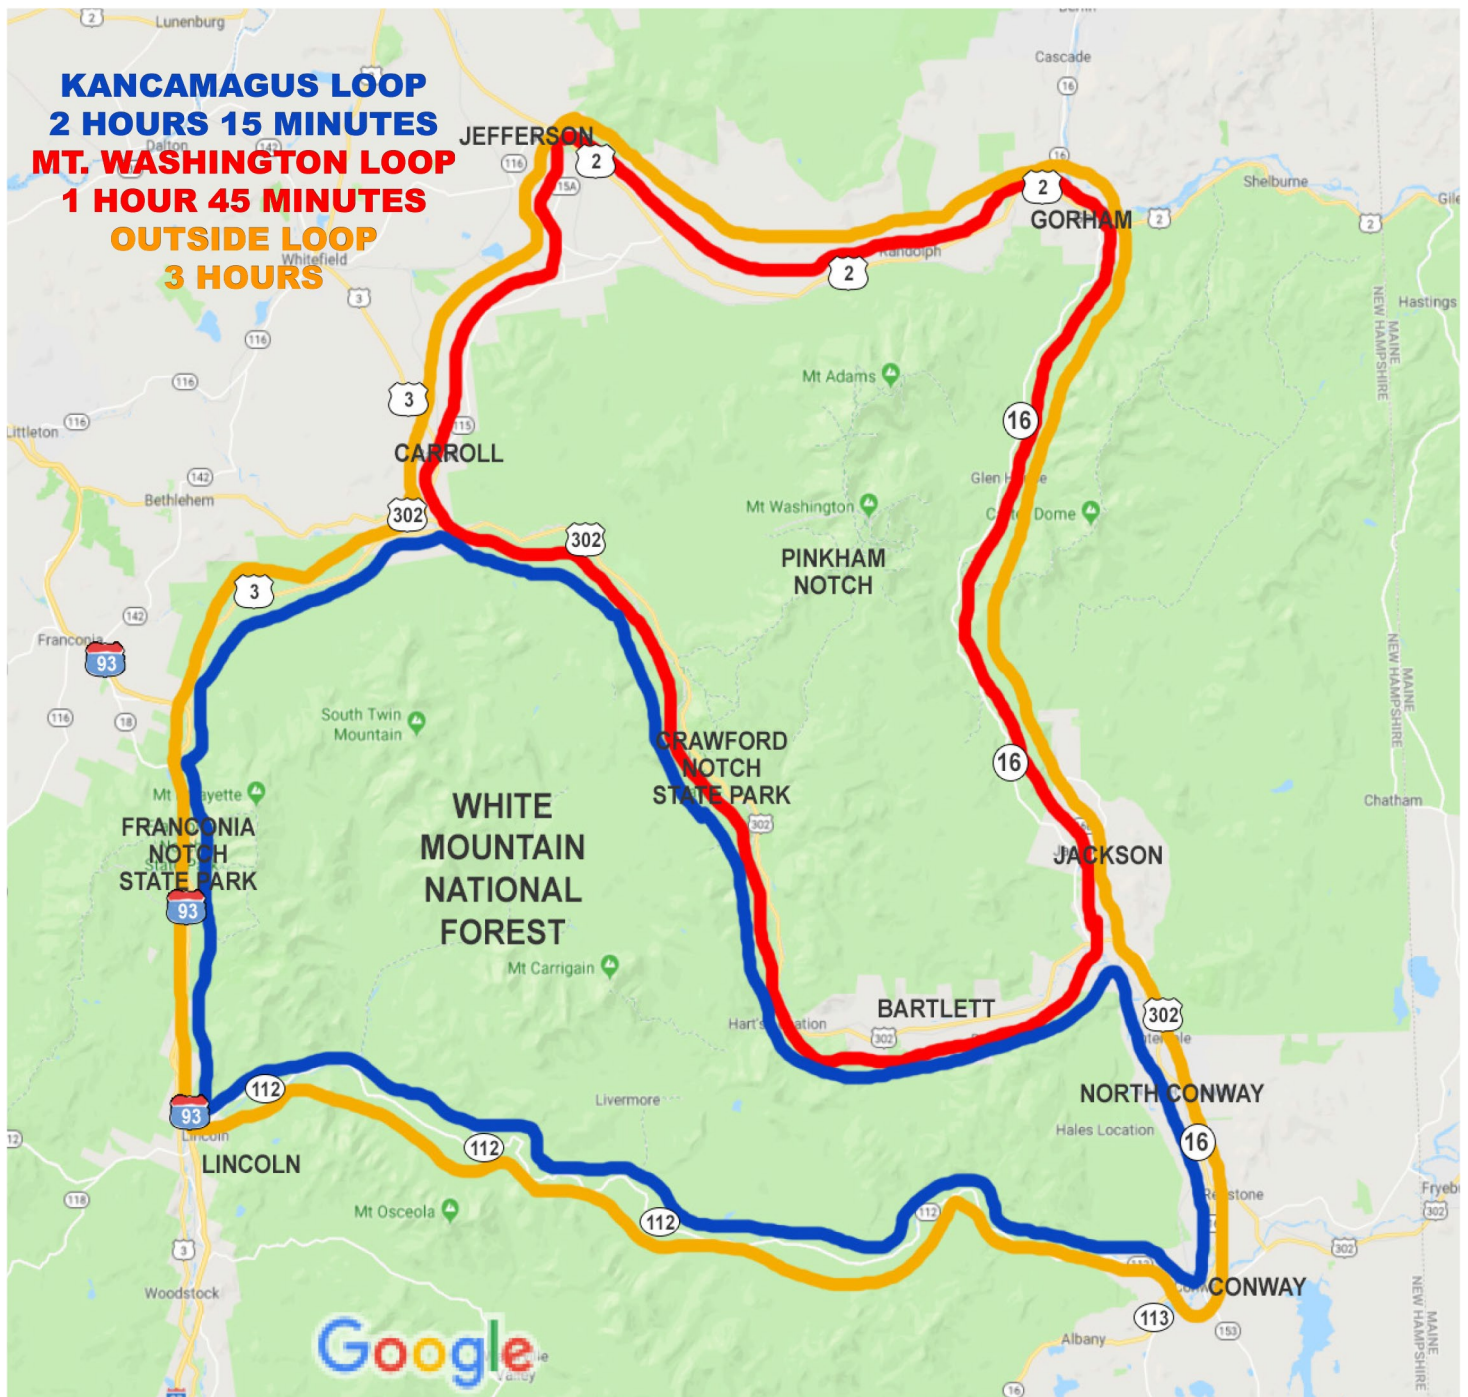

SCENIC FALL DRIVES IN THE WHITE MOUNTAINS OF NH

VISITMWV

Mt. Washington Valley, NH
Chamber of Commerce & Visitors Bureau

2473 White Mountain Hwy., North Conway, NH

603-356-5701 | VisitMWV.com

TRACK NEW HAMPSHIRE FOLIAGE ONLINE AT >> <https://www.visitnh.gov/foliage-tracker>