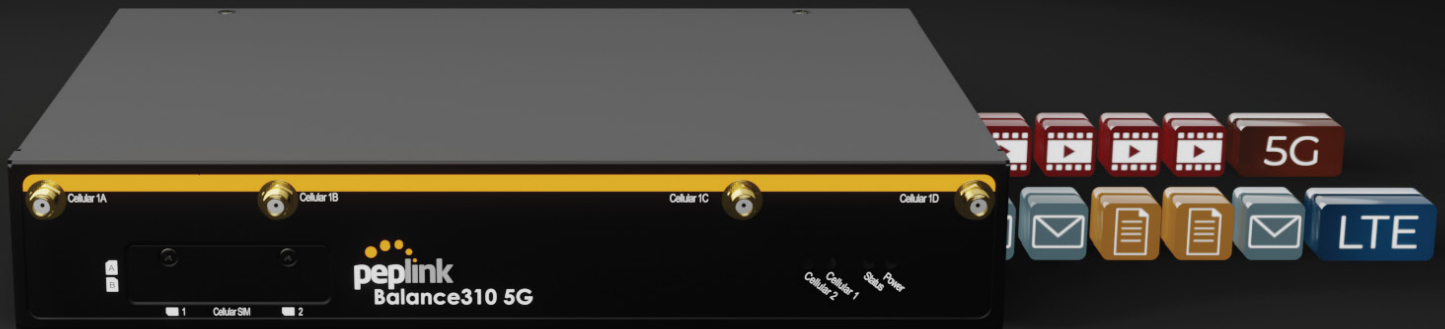

# B310 5G

## 5G-Hybrid Enterprise Branch Connectivity

### Balance Your Fixed Network with 5G Wireless WAN

With SpeedFusion Cloud you can utilise traffic steering. A technology whereby connections are controlled based on the application, limiting data wastage and traffic.

## Specifications

<b>WAN Interface</b>	1x10/100/1000M Ethernet 1x USB Interface 2x Embedded Cellular Modems with Redundant SIM Slots	<b>Power Consumption</b>	30 W (max.)
<b>LAN Interface</b>	5x10/100/1000M Ethernet 2x SFP	<b>Dimensions</b>	9.9 x 7.1 x 2.0 inches 252 x 180 x 50 mm
<b>Router Throughput</b>	1 Gbps	<b>Weight</b>	1.65 kg 3.6 pounds
<b>PepVPN Throughput (No Encryption)</b>	600 Mbps	<b>Operating Temperature</b>	32°– 104 °F 0°– 40°C
<b>PepVPN Throughput (256-bit AES)</b>	500 Mbps	<b>Humidity</b>	10%–85% (non-condensing)
<b>Cellular 1 Data Rate* (Downlink/Uplink)</b>	5G: 4 Gbps / 700 Mbps LTE CAT-20: 2 Gbps / 150 Mbps	<b>Certifications</b>	FCC, CE
<b>Cellular 2 Data Rate* (Downlink / Uplink)</b>	LTE CAT-12: 600 Mbps / 150 Mbps	<b>Package Content</b>	1x Balance 310 5G 1x of 12V5A PSU 1x Power Cord 4x Rubber Foot 6x Cellular Antenna
<b>Recommended Users</b>	50-500		
<b>Cellular Antenna Connector</b>	6x SMA Cellular Antenna Connectors		
<b>Power Input</b>	12V DC Connector		