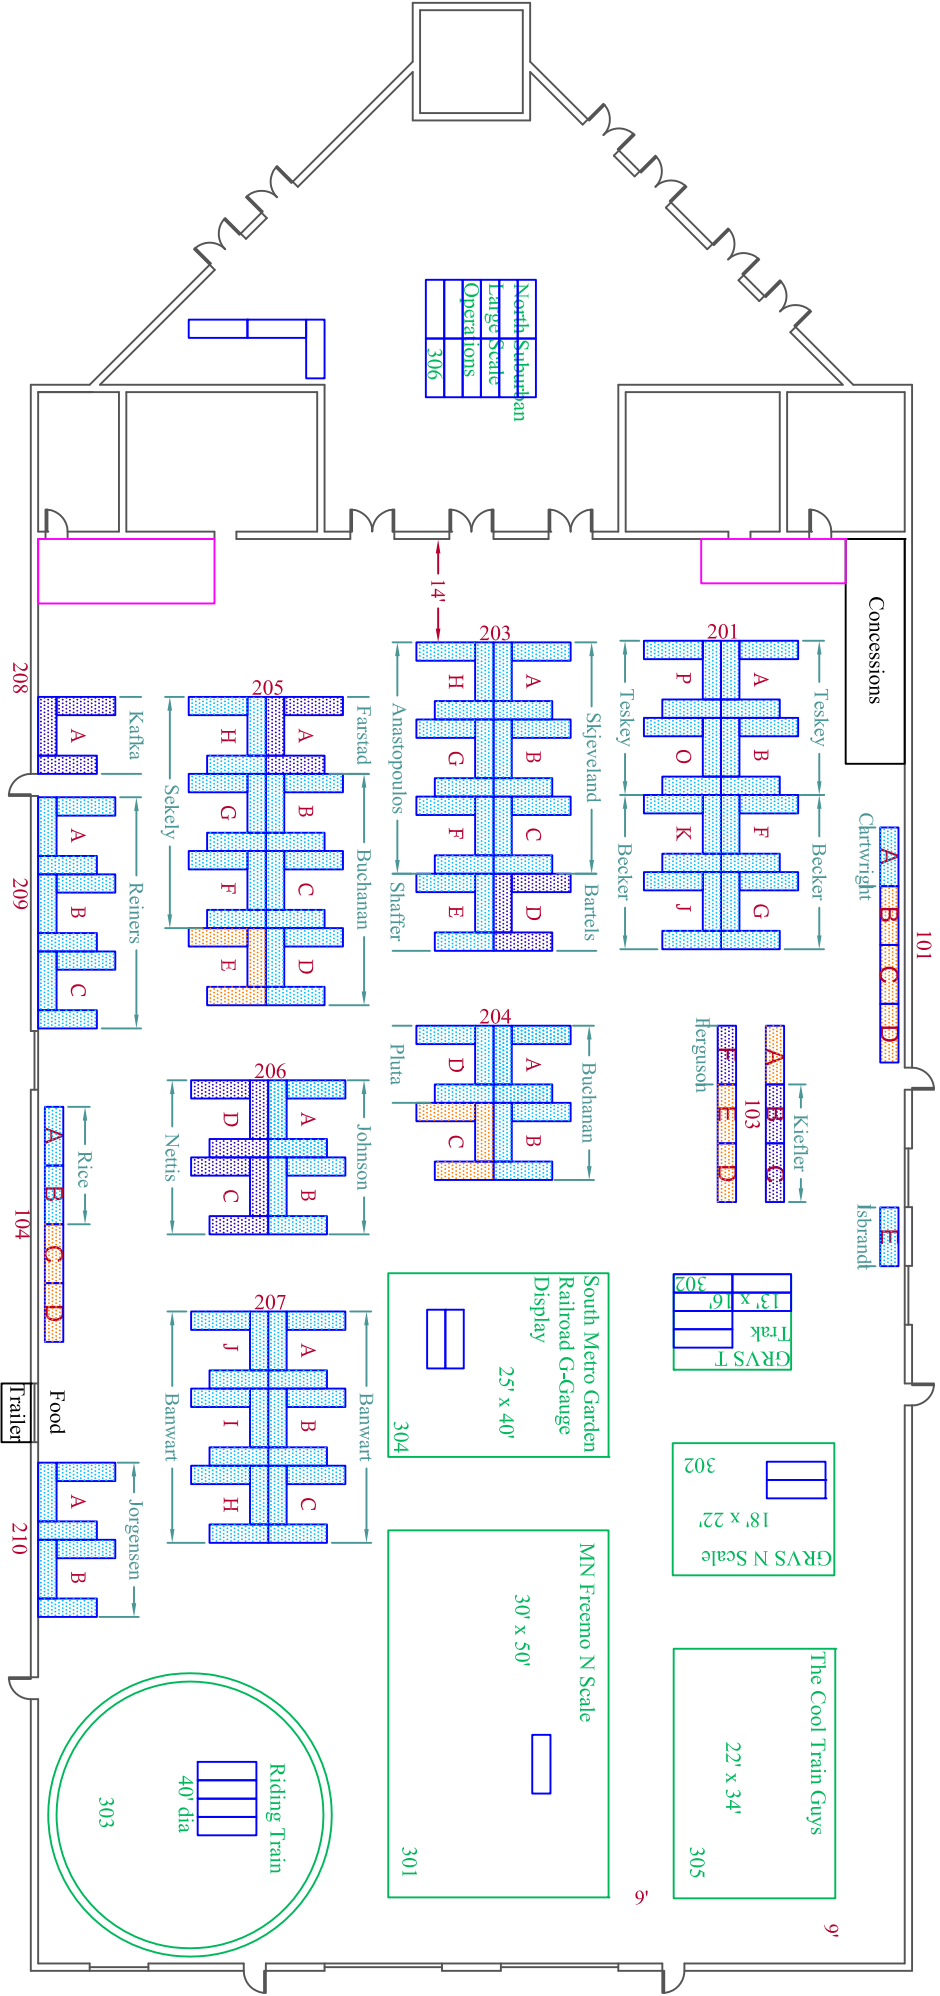

Blue = Non-Permanently Assigned Table Location

Purple = Permanently Assigned Table Location

### Great Train Show - Shakopee, Minnesota - 11/06-07/2021

Show Hours: Saturday: 10:00am - 4:00pm & Sunday 10:00am - 4:00pm  
 Set-up Times for Dealers: Friday 11:00am - 6:00pm, Saturday 7:00am - 10:00am  
 Set-up Times for Layouts: Friday 1:00pm - 6:00pm, Saturday 7:00am - 10:00am