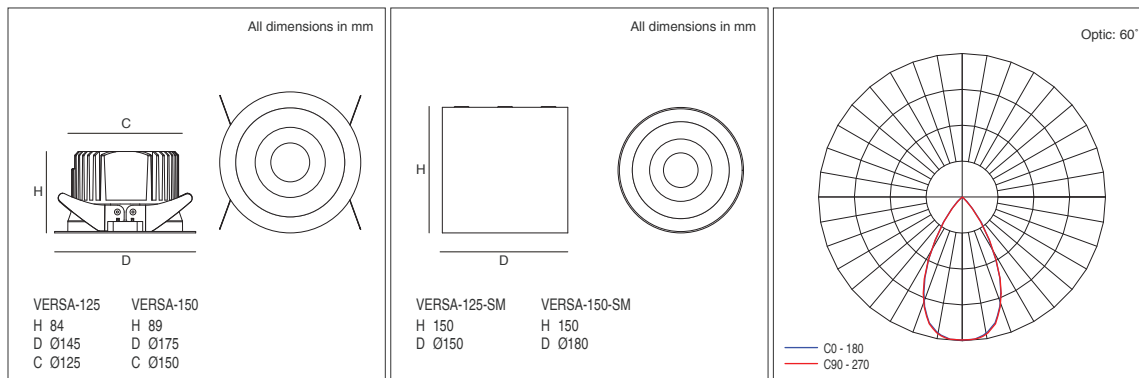

¹Design parameters: 8H/4H, reflectances 70/50/20, maintenance factor 0.8.

*Colour Rendering Index (CRI) >95/Cyanosis Observation Index (COI) on request; COI compliant to AS/NZS 1680.2.5:1997; COI <3.3 & CCT 3300K-5300K.