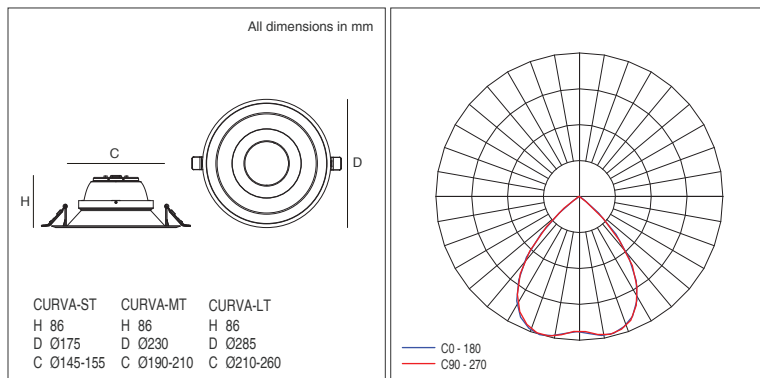

¹Design parameters: 8H/4H, reflectances 70/50/20, maintenance factor 0.8.