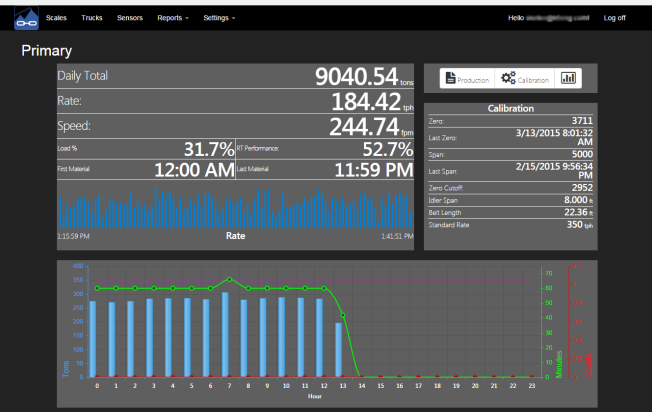

AggLink

Linking you to your plant.

AggLink data services take the complexity out of monitoring and reporting critical plant data. Inventory and production reports can be generated with a click of the mouse, or swipe of the finger, from virtually anywhere in the world. No longer does it require dedicated PC's, complicated data connections or dedicated IT staff. From a simple portable plant to multiple locations spread across the globe, AggLink can connect to them all and bring the data into one easy to manage portal.

Reporting can be as simple as a daily text message or a packet of reports emailed to multiple addresses. Up to the minute data can be accessed instantly from virtually any device. Even a simple telephone can call in for a automated voice report.

Almost any type of Internet connection can be supported. If one is not available AggLink can provide cellular data service plans.

In partnership With: *Weigh Shark*

MCR Technologies Group, Inc.

P.O. Box 1016 Sterling, IL 61081