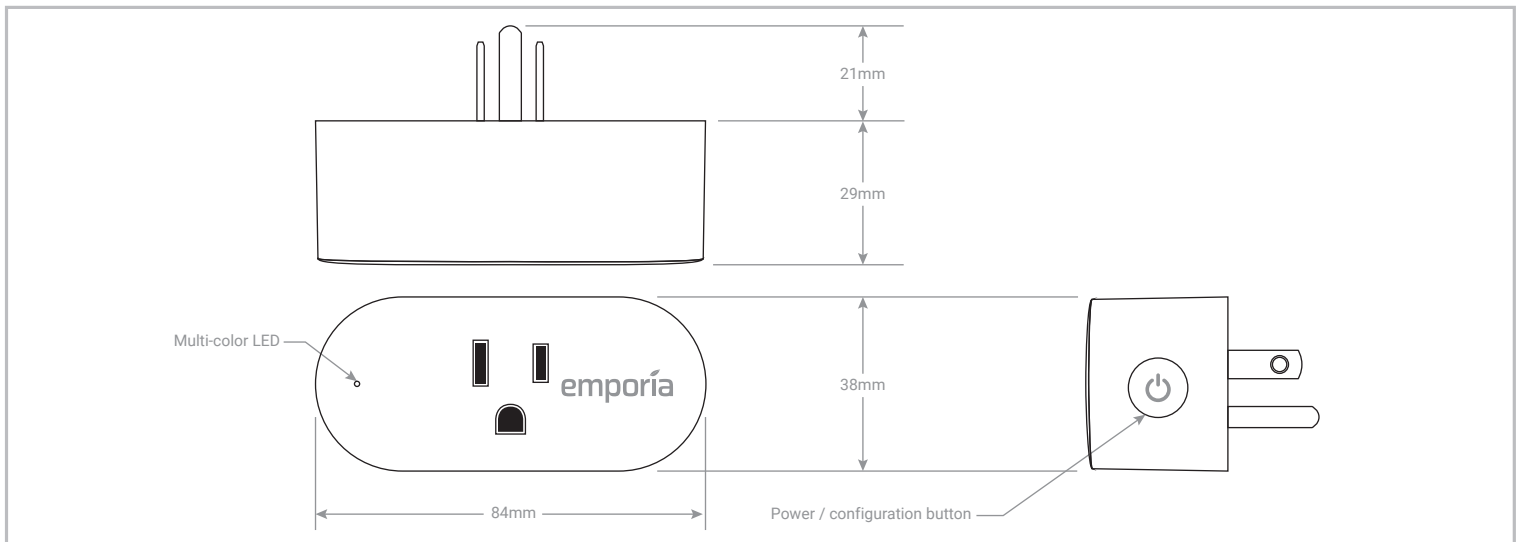

emporia Smart Plug

SMT-OUT-1
SMT-OUT-2
SMT-OUT-4

Sold in packages
of 1, 2, or 4 outlets

Description

The Emporia Smart Plug allows you to monitor the energy use and control most home appliances from anywhere with the Emporia App. Control fans, lamps, humidifiers, and other electronics up to 15A, conveniently from your smartphone. Plug your device into the Emporia Smart Plug and connect to the Emporia App. Then you can eliminate wasteful stand-by power, save on electricity, and extend product life.

Specifications

WiFi	2.4 GHz 802.11b/g/n
Max Power	1800W @ 120V
Max Peak Load (1hr/day)	15A
Max Continuous Load	10A
Frequency	50-60Hz
Energy Usage	~1W
Certification	ETL certified by Intertek 5015249
FCC ID	2AKBP-X10S