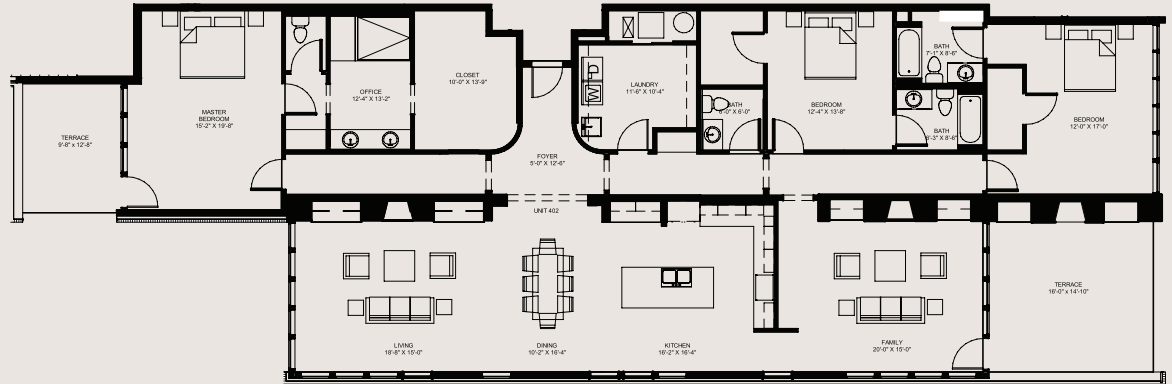

Unit 402

3 Bedroom | 4 Bath

Square Feet	3066
Orientation	West + N & S
Ceiling Height	10 ft

134 W MADISON AVE KIRKWOOD, MISSOURI
 Sales Inquiries Contact Ellen Reid
 (573) 424-8777

The developer's policy of continual attention to design and construction requires that all specifications, plans, dimensions and prices are subject to change without notice.