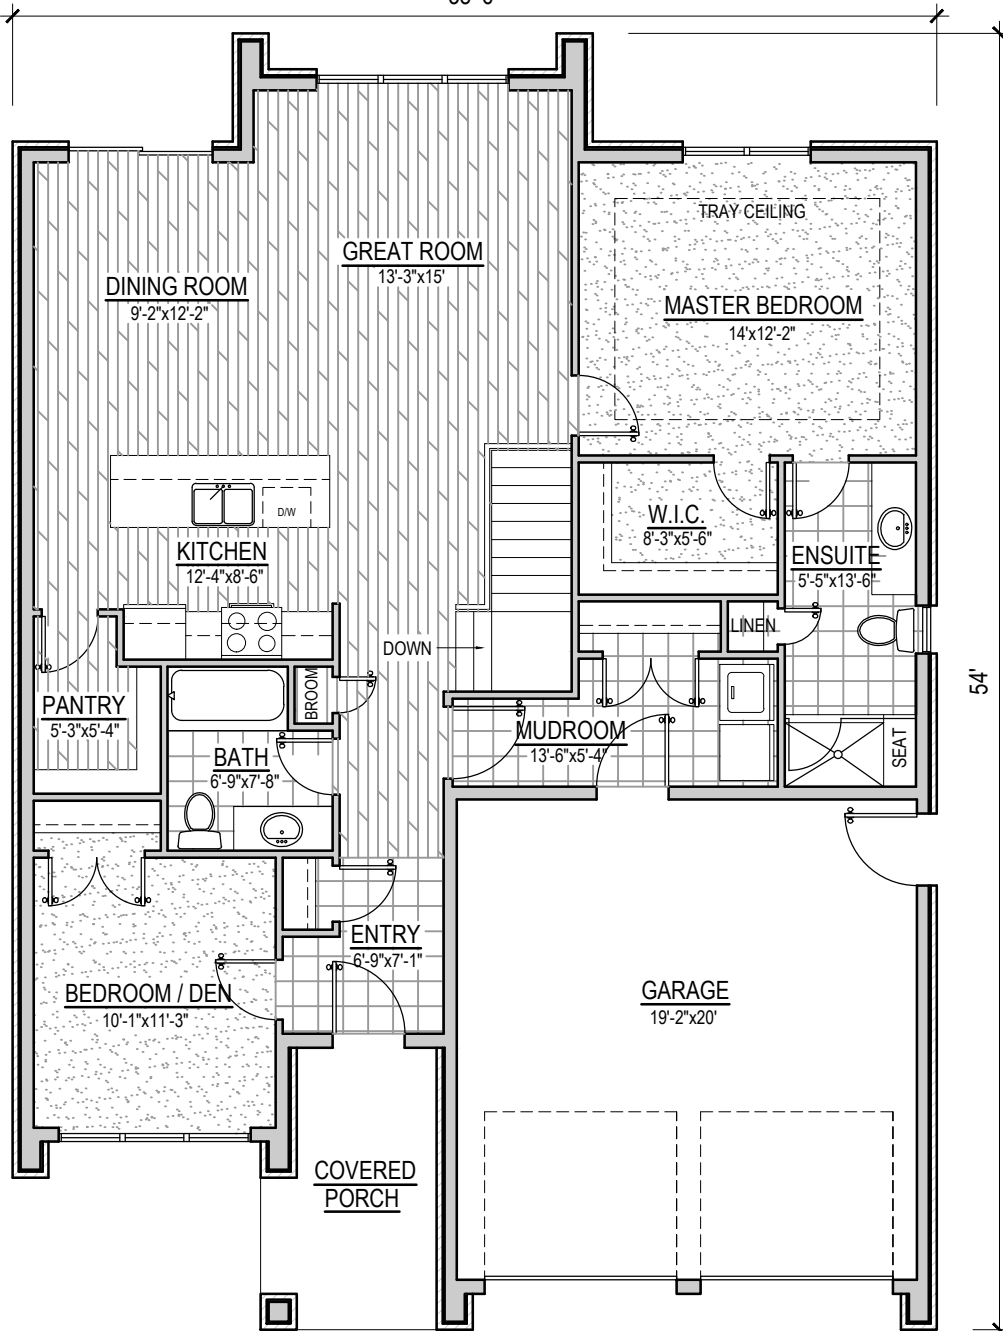

SHERWOOD

CYPRUS

UNITS 10, 12, 14, 16

38'-6"

54'

PLAN 'A'
1,336 SQ. FT.