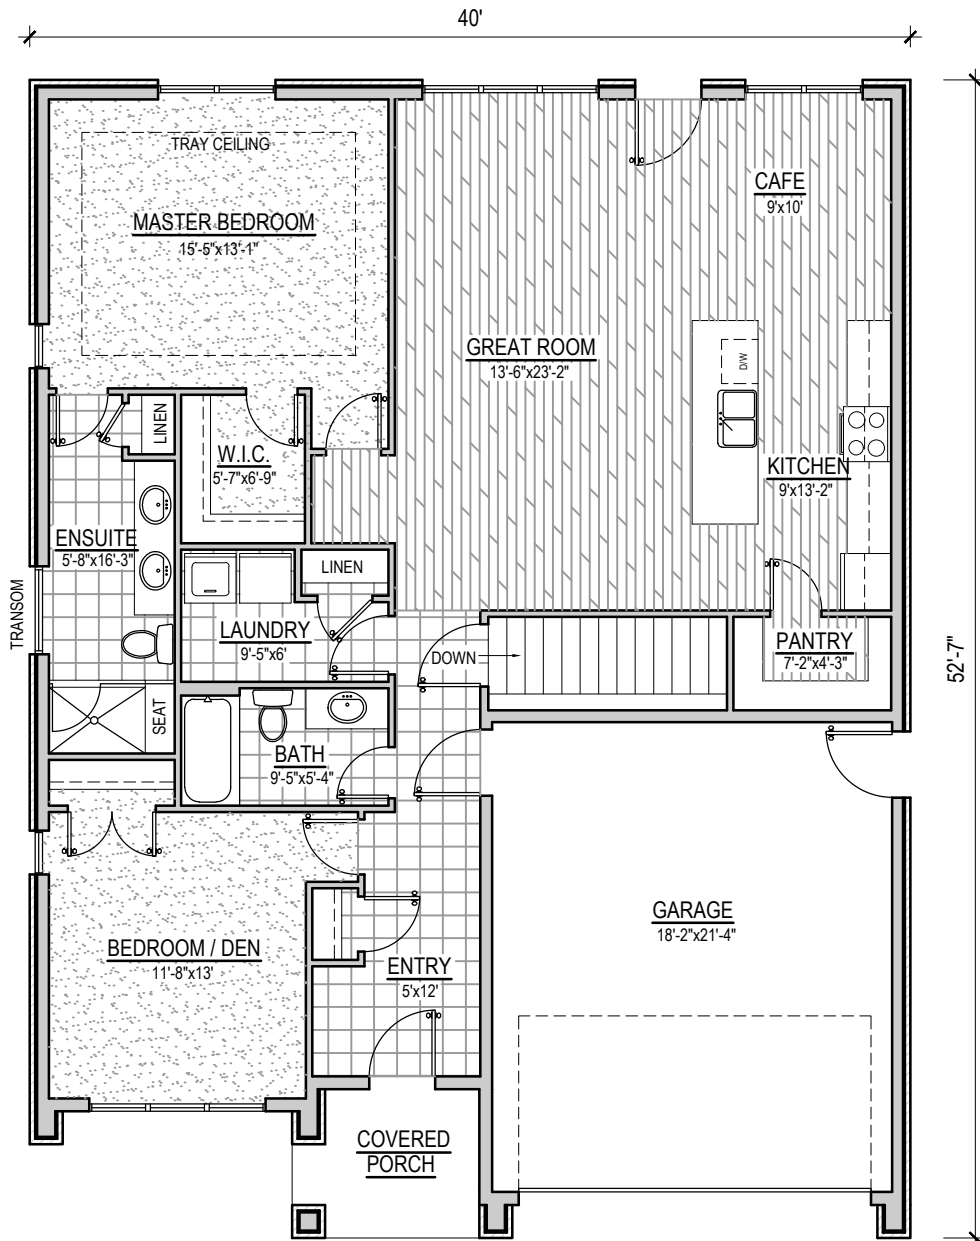

SHERWOOD

SPRUCEWOOD

UNITS 10, 12, 14, 16

PLAN 'C'
1,530 SQ. FT.