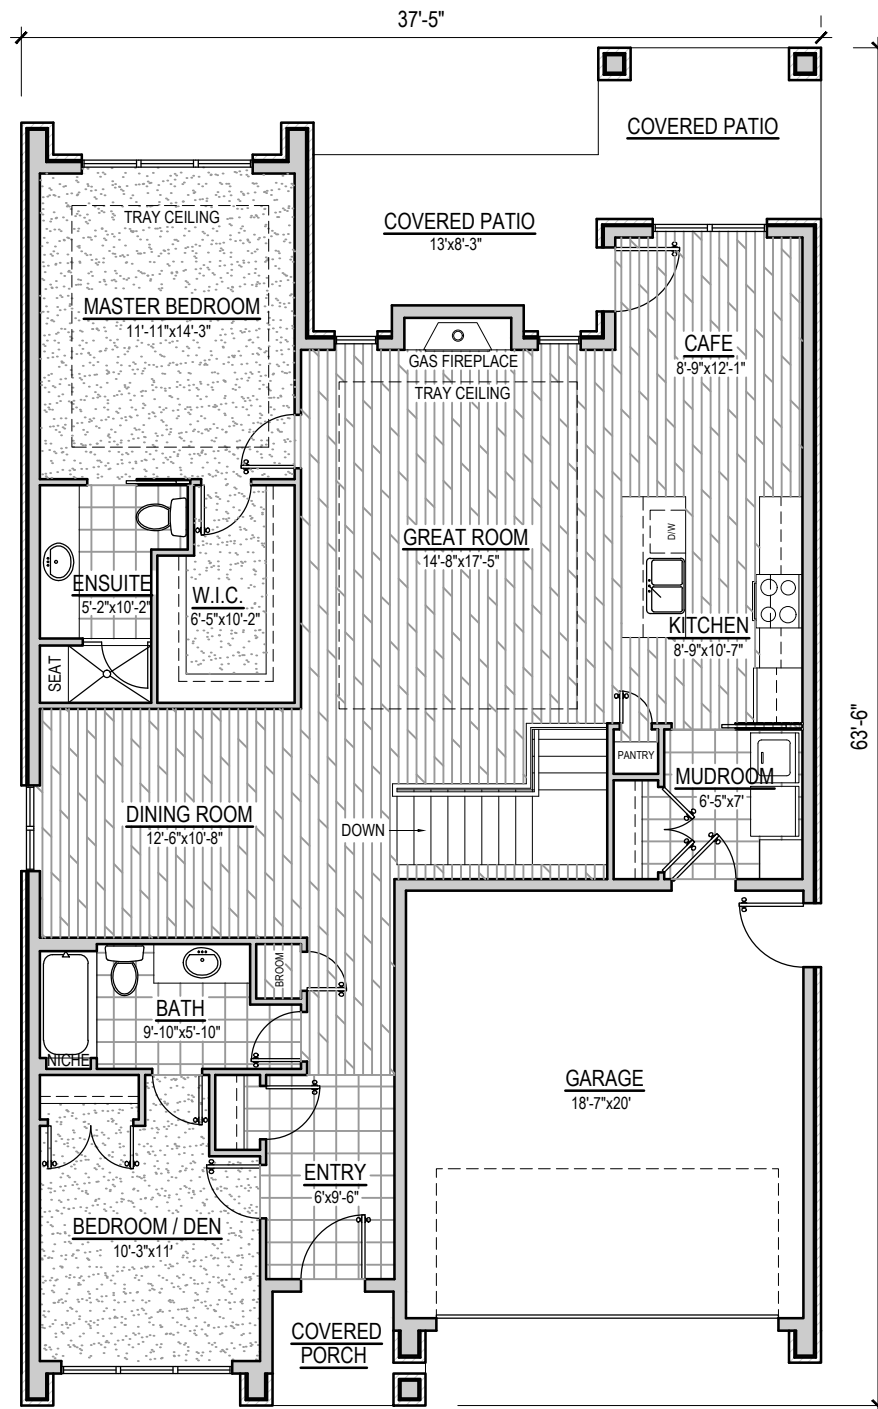

SHERWOOD

HAWTHORNE

UNITS 4, 6

PLAN 'D2'
1,537 SQ. FT.