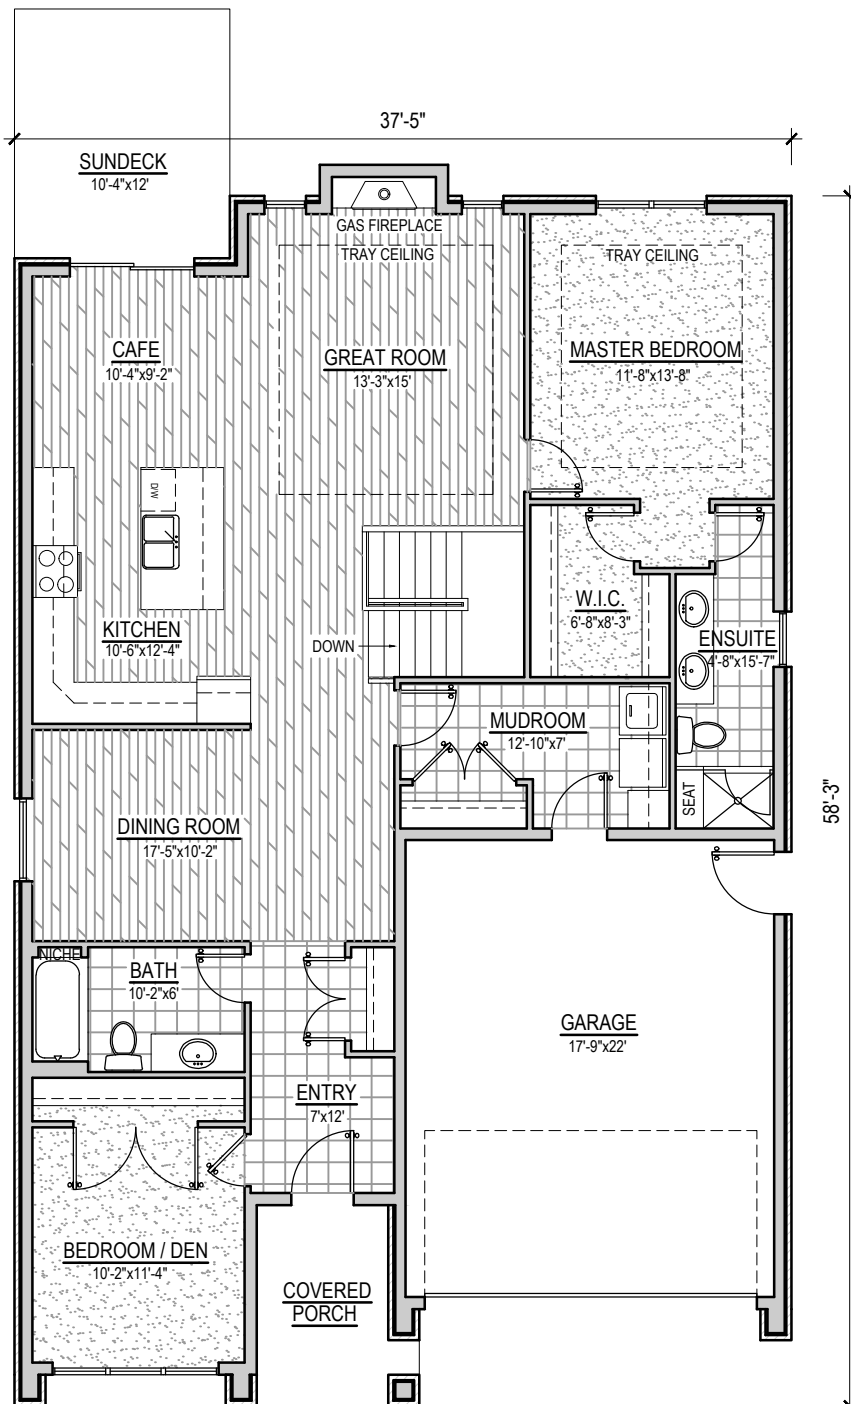

SHERWOOD

BRENTWOOD

UNITS 20, 22, 24
LOOKOUT GRADE

PLAN 'F'
1,564 SQ. FT.