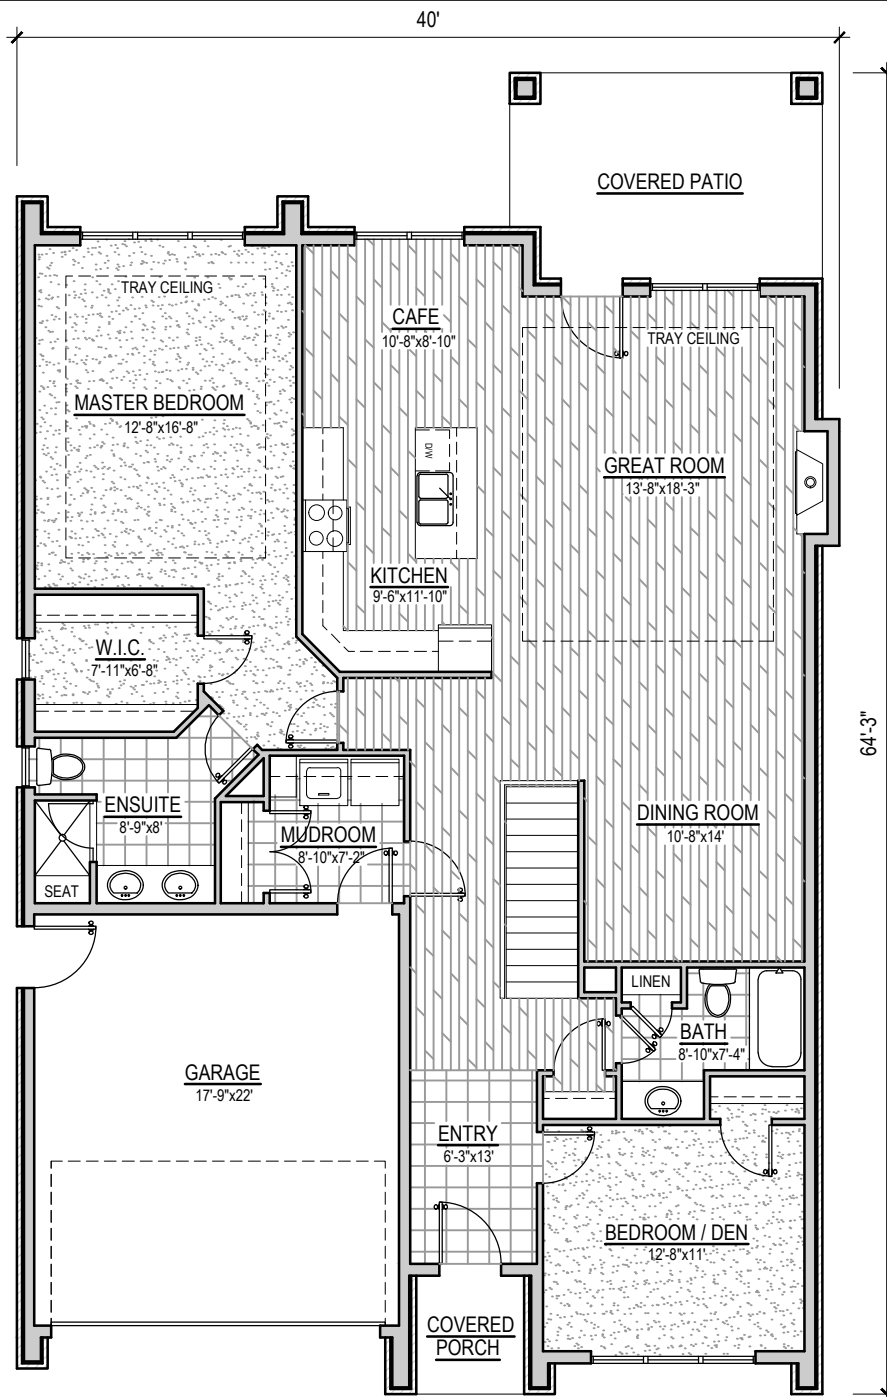

# SHERWOOD

## SUGAR MAPLE

UNITS 2, 8

PLAN 'G2'  
1,703 SQ. FT.