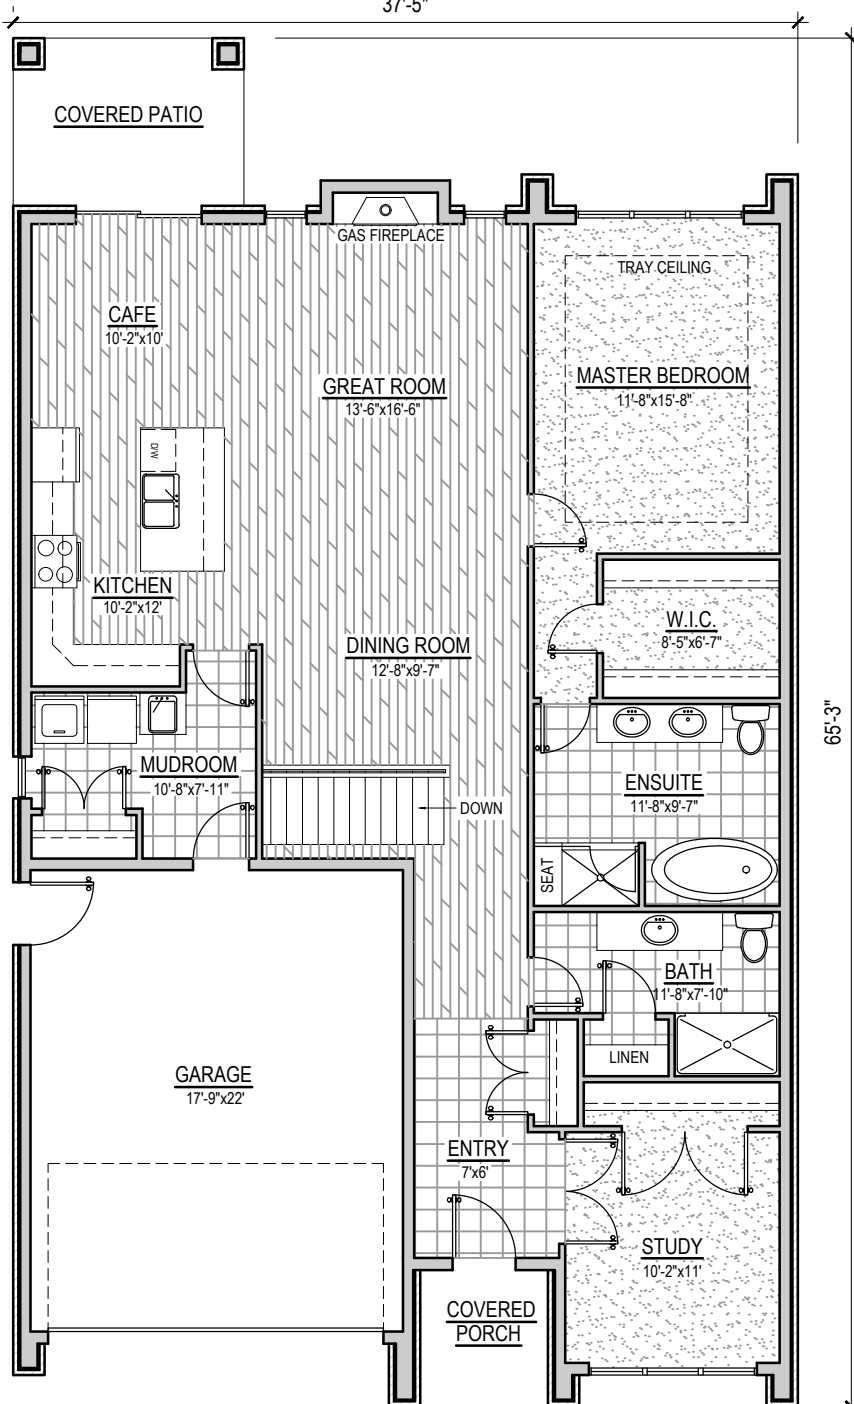

SHERWOOD

OAKWOOD

UNITS 4, 6

37'-5"

65'-3"

PLAN 'E2'
1,613 SQ. FT.