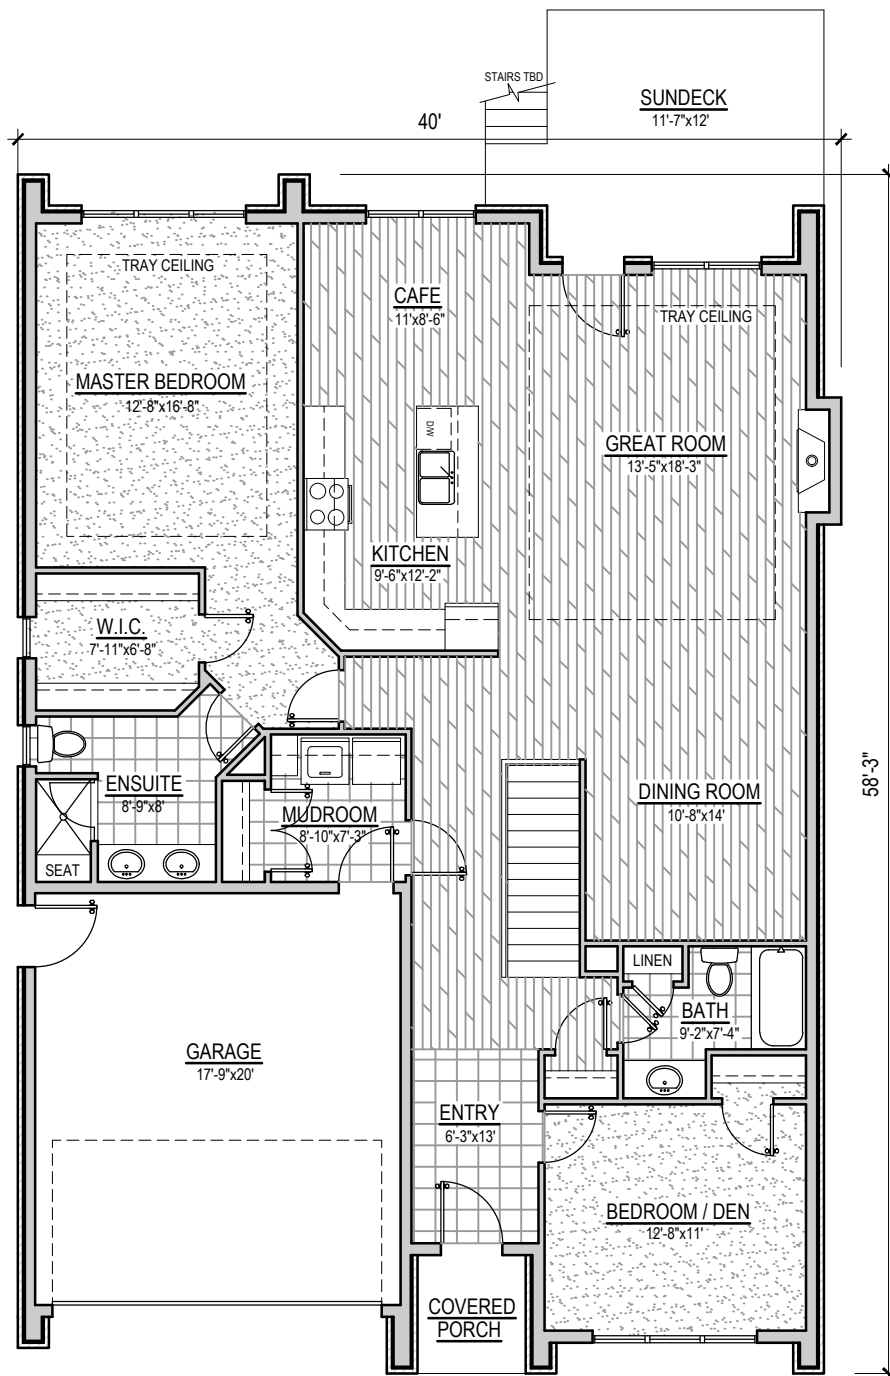

SHERWOOD

SILVER MAPLE

UNITS 26, 28, 30
WALKOUT GRADE
UNIT 18

PLAN 'G'
1,704 SQ. FT.