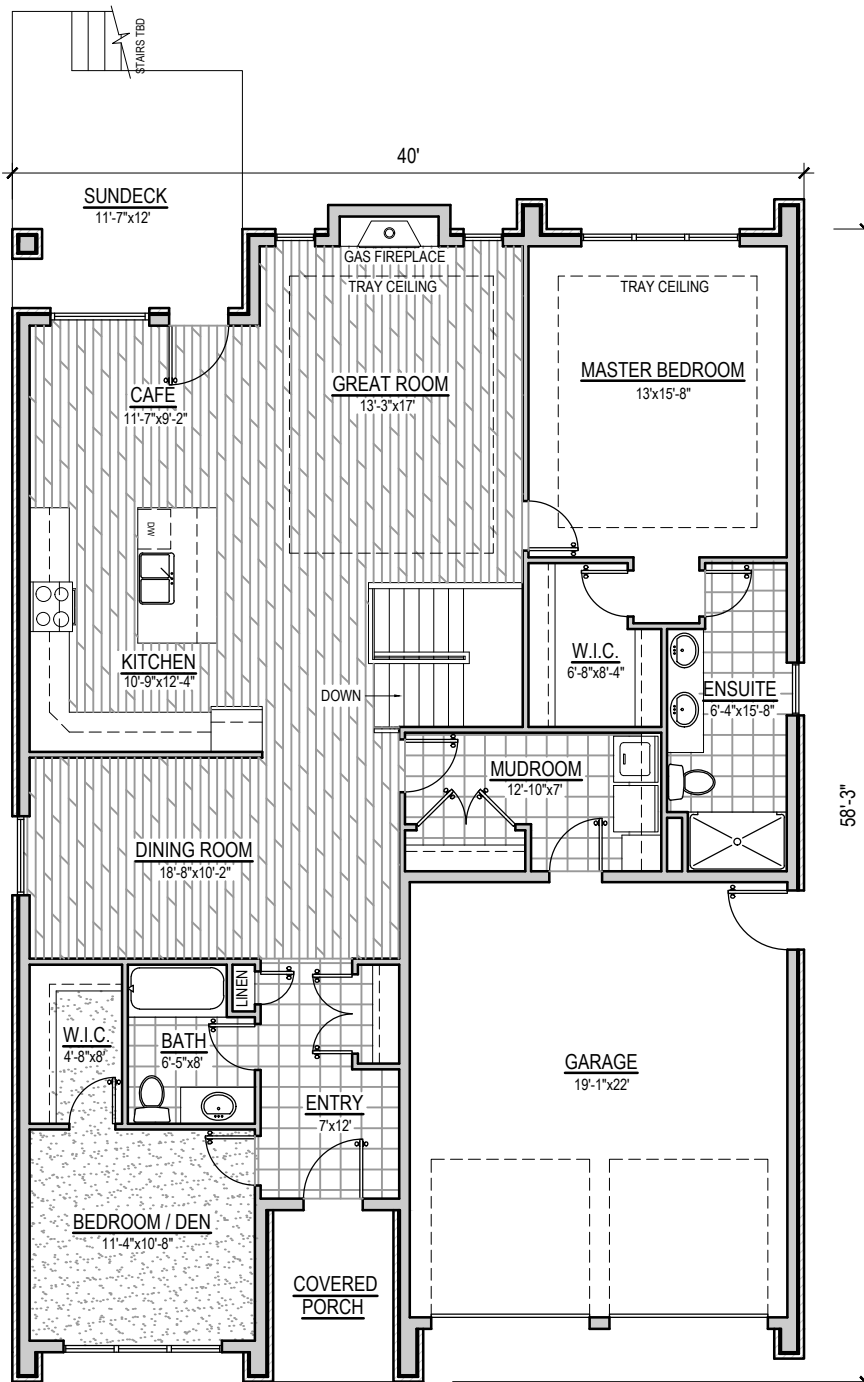

SHERWOOD

MAGNOLIA

UNITS 26, 28, 30
WALKOUT GRADE
UNIT 18

PLAN 'H'
1,710 SQ. FT.