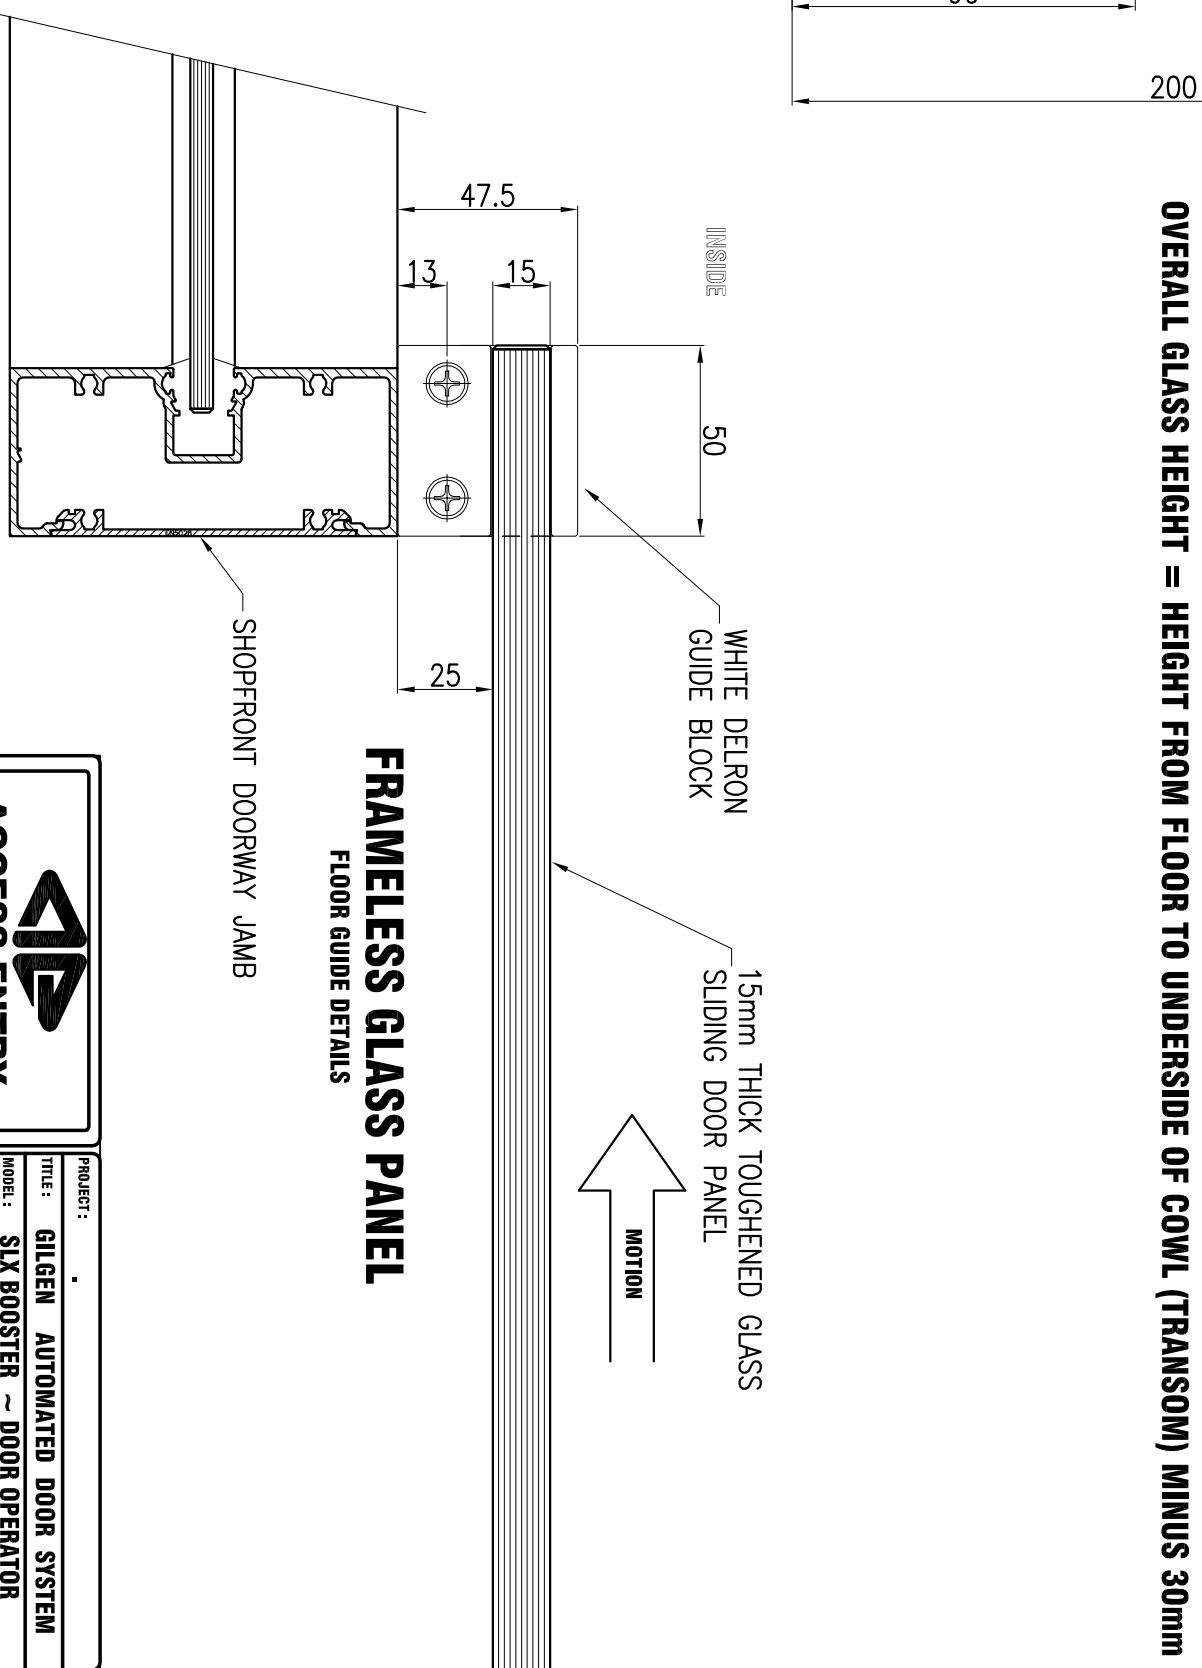

**OVERALL GLASS HEIGHT = HEIGHT FROM FLOOR TO UNDERSIDE OF COWL (TRANSOM) MINUS 30mm**

**TOP OF FRAMELESS GLASS PANEL**

**FRAMELESS GLASS PANEL**  
FLOOR GUIDE DETAILS

**ACCESS ENTRY**  
AUTOMATIC DOORS

10 Network Drive  
Carrum Downs Vic. 3201  
Telephone (03) 8773420 Fax (03) 87734209  
e-mail : sales@accessentry.com.au

SHOPFRONT MOUNTED OPERATOR  
15mm FRAMELESS GLASS DOOR

PROJECT :  
TITLE : **GILGEN AUTOMATED DOOR SYSTEM**  
MODEL : **SIX BOOSTER ~ DOOR OPERATOR**  
Figured dimensions will take precedence to scale readings.  
Report any discrepancies to Access Entry Pty Ltd before proceeding with works.  
These drawings always remain the sole property of AGI Pty Ltd.  
Reproduction, alterations or copying cannot be done without the written consent of Access Entry Pty Ltd.  
© Access Entry Pty Ltd

DATE: 24-02-2021  
DRAWN: Jim Jones  
CHECKED: MTS  
SCALE: A3  
PROJECT: AE-403-A  
PAGE: 1

**ALL DIMENSIONS TO BE CHECKED ON SITE**