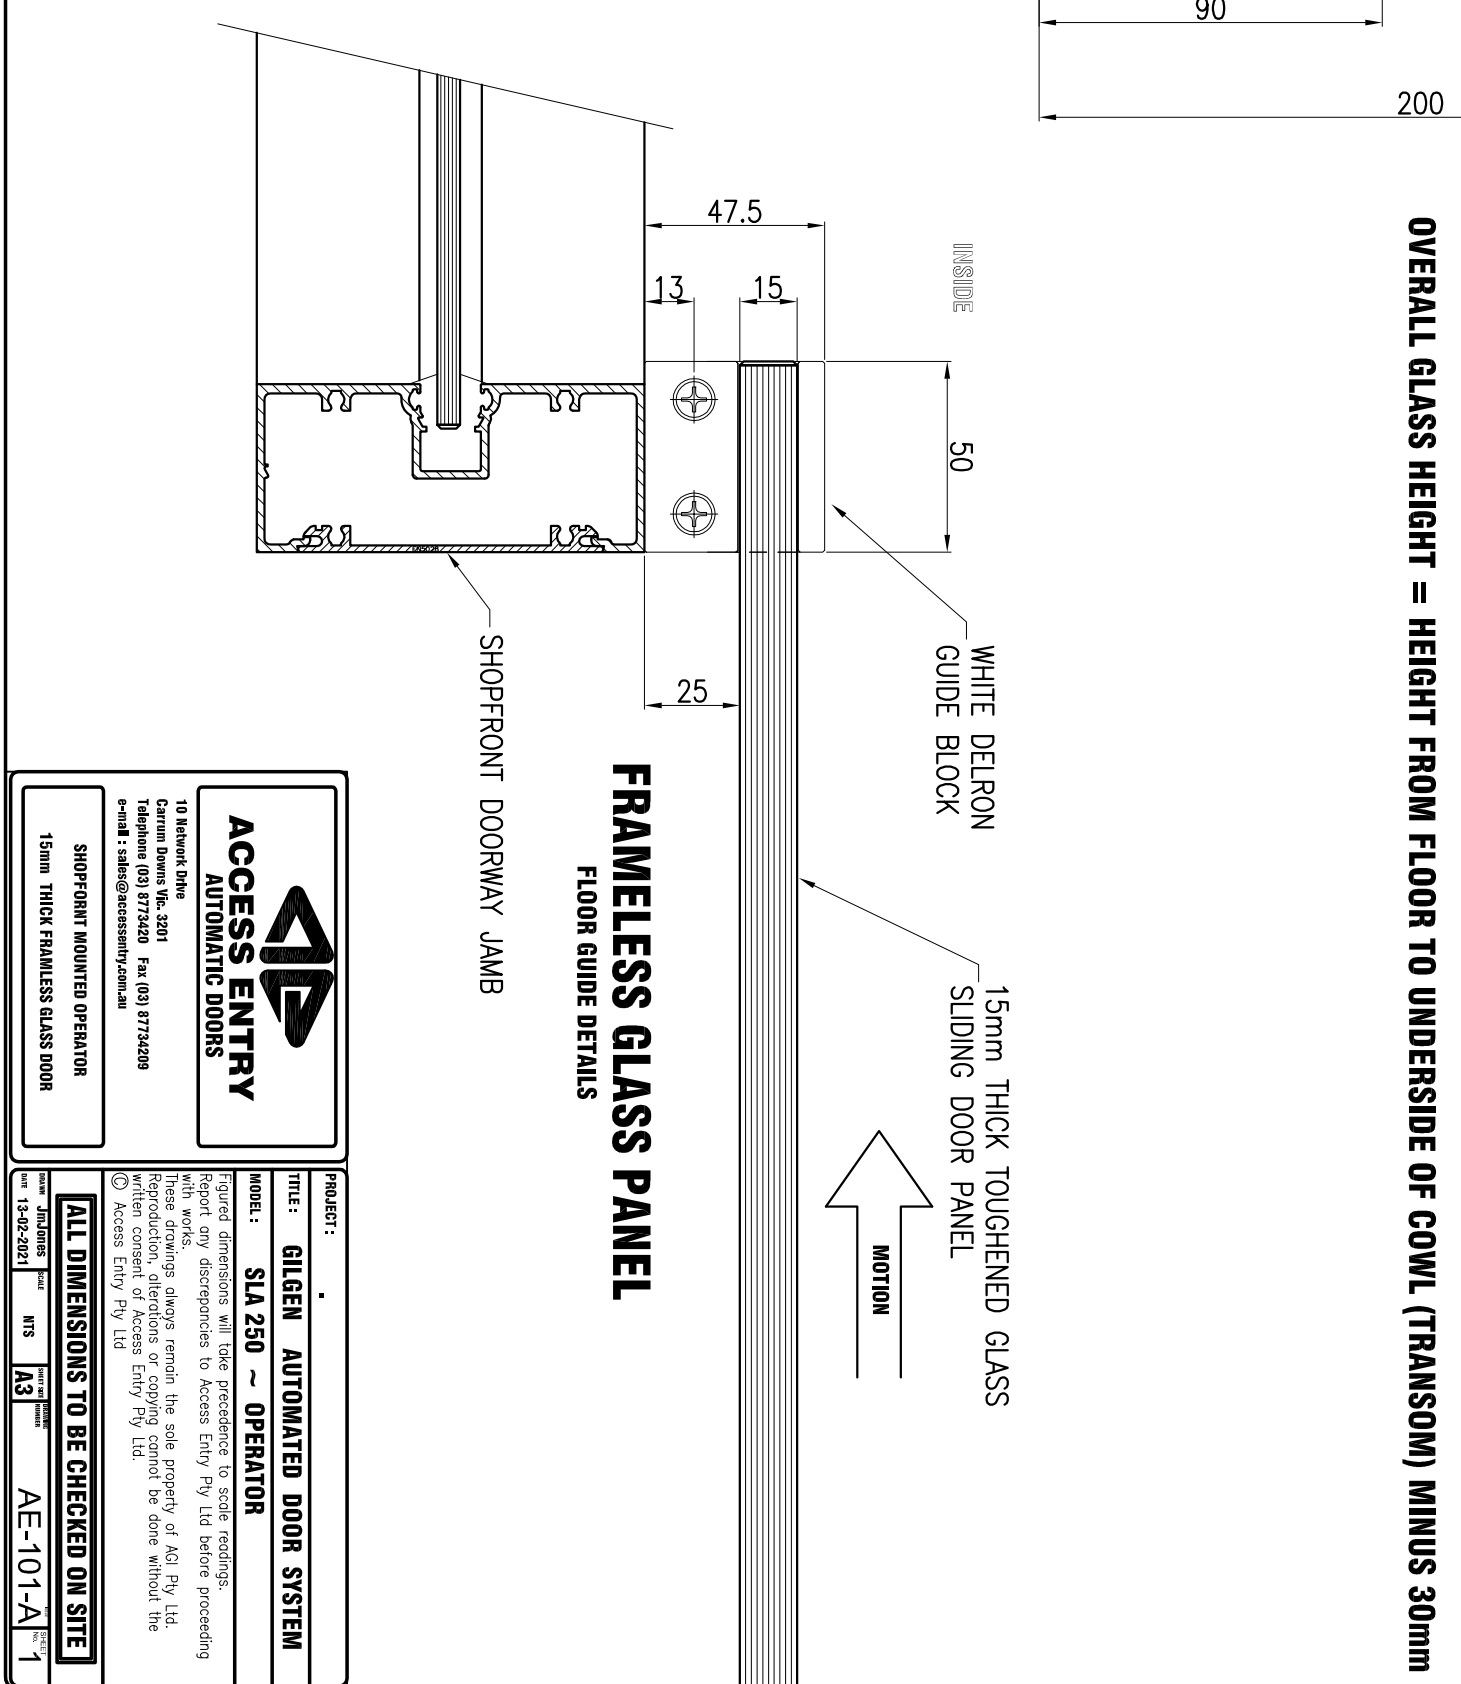

**OVERALL GLASS HEIGHT = HEIGHT FROM FLOOR TO UNDERSIDE OF COWL (TRANSOM) MINUS 30mm**

<b>ACCESS ENTRY</b> AUTOMATIC DOORS	
<b>PROJECT :</b>	
<b>TITLE : GILGEN AUTOMATED DOOR SYSTEM</b>	
<b>MODEL : SLA 250 ~ OPERATOR</b>	
<small>Figured dimensions will take precedence to scale readings. Report any discrepancies to Access Entry Pty Ltd before proceeding with works. These drawings always remain the sole property of AGI Pty Ltd. Reproduction, alterations or copying cannot be done without the written consent of Access Entry Pty Ltd.</small>	
<b>ALL DIMENSIONS TO BE CHECKED ON SITE</b>	
<small>10 Network Drive Carrum Downs Vic. 3201 Telephone (03) 8773420 Fax (03) 87734209 e-mail : sales@accessentry.com.au</small>	<small>SHOPFRONT MOUNTED OPERATOR 15mm THICK FRAMELESS GLASS DOOR</small>
<small>Drawn: Jim Jones Date: 13-02-2021</small>	<small>Scale: NTS Sheet: A3 Rev: 1</small>