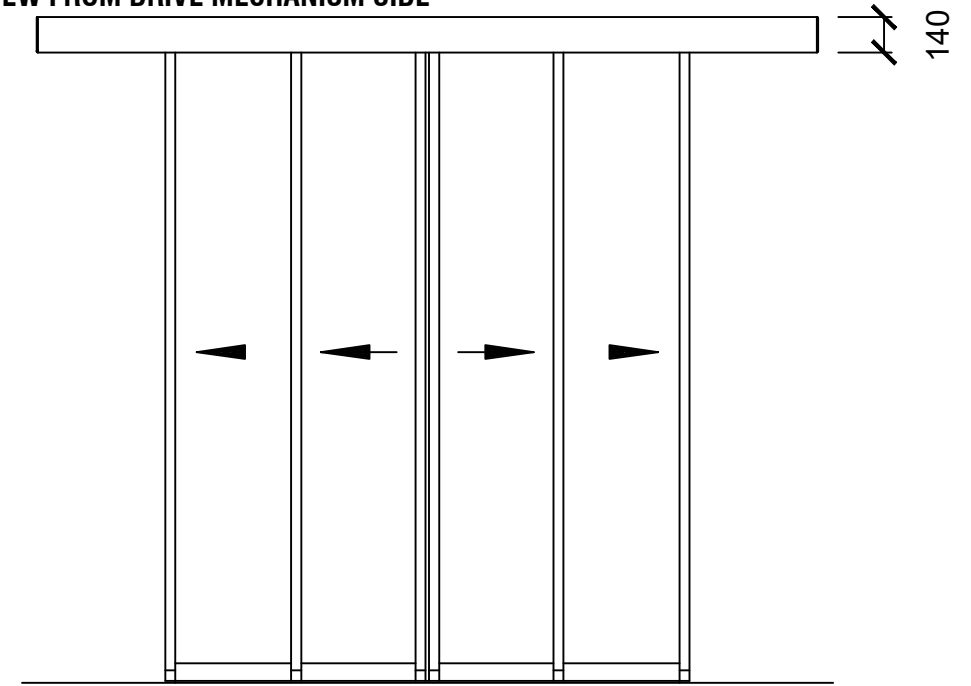

**SLX-M-t FRAME TELESCOPIC DOOR**

**VIEW FROM DRIVE MECHANISM SIDE**

**NOT TO SCALE**

 <b>ACCESS ENTRY</b> AUTOMATIC DOORS	<b>PROJECT:</b>
	<b>TITLE:</b> GILGEN FRAME GLASS DOOR SYSTEM
	<b>MODEL:</b> SLX (TELESCOPIC)
	<b>DWG N°:</b> SLX-M-1
DRAWN: EUTING    CHECKED:    DATE:    SCALE: 1:2@A3 <b>[ALL DIMENSIONS TO BE CHECKED ON SITE]</b>	<small>Figured dimensions shall take precedence to scale readings.          Report any discrepancies to Access Entry Pty Ltd before proceeding with works.          These drawings always remain the sole property of AGI pty ltd.          Reproduction, alterations or copying cannot be done without the written consent of Access Entry Pty Ltd.          © Access Entry Pty Ltd.</small>
<b>ACCESS ENTRY PTY LTD</b> 10 Network Drive Carrum Downs Vic 3201 <b>Telephone (03)87734200 Fax (03) 87734299</b> e-mail: sales@accessentry.com.au	