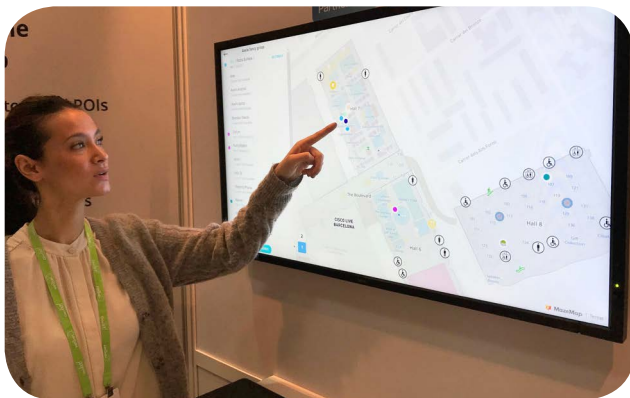

Requirements:

- A location ready Wi-Fi network
- Cisco CMX
- MazeMap indoor map platform