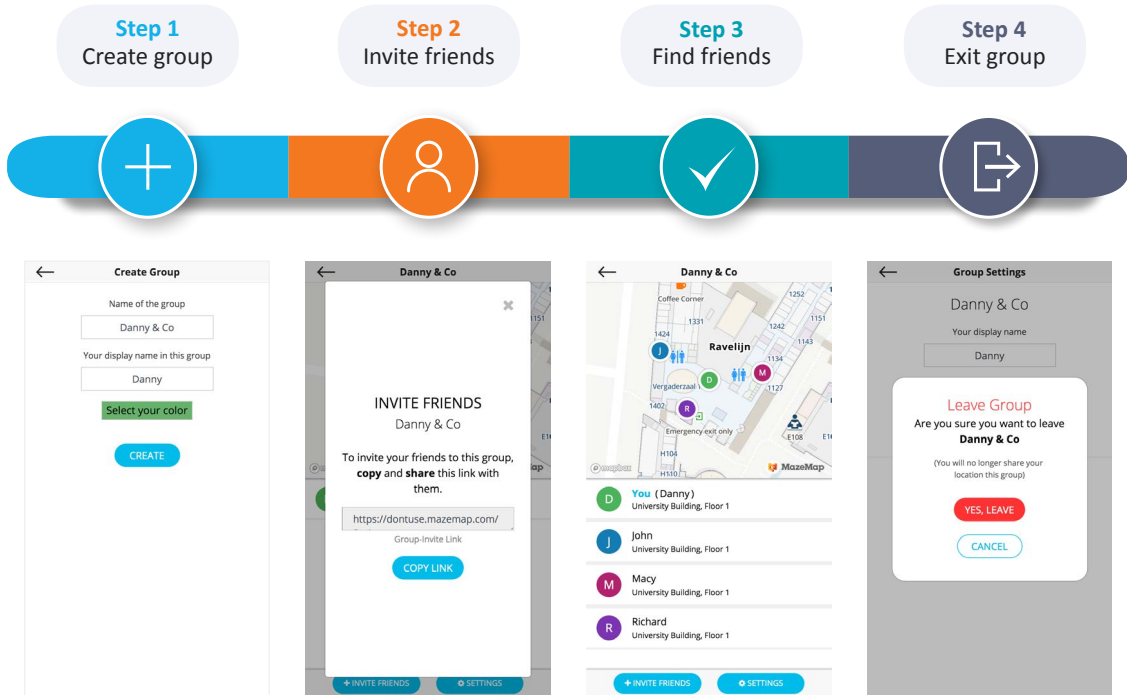

HOW IT WORKS

With Find My Friends, users can easily find each other throughout a campus, building or conference venue, increasing user satisfaction and efficiency.

Find My Friends utilizes existing Wi-Fi infrastructure for obtaining users locations. Only users that have actively accepted to join a group will be tracked and a users can leave a group at any time. All user positions are obtained in a secure way from Cisco CMX. For further improving privacy, users can select their own nickname to be shown, and the location will only be visible inside the building/venues. Once the users leaves the Wi-Fi network- tracking stops and others will see "No position available". Find My Friends is a real time service and no user locations are stored by MazeMap or by the Find My Friends service.

The Find My Friends service can be integrated into a web app, mobile app or website (e.g shown at a big screen in the office event).