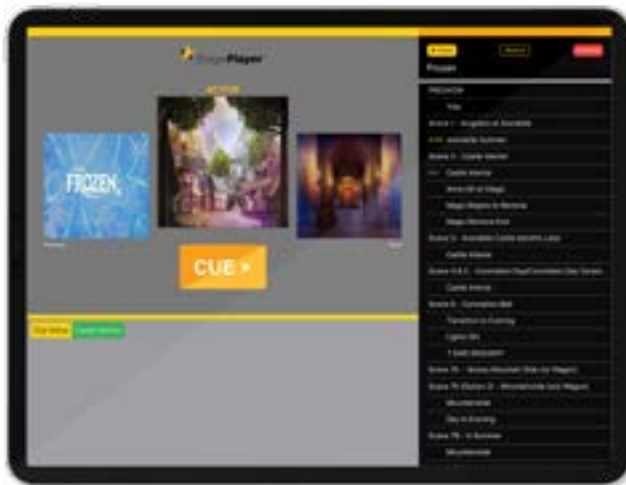

Made for the stage™

Projectors and hardware that's
perfect for theatre.