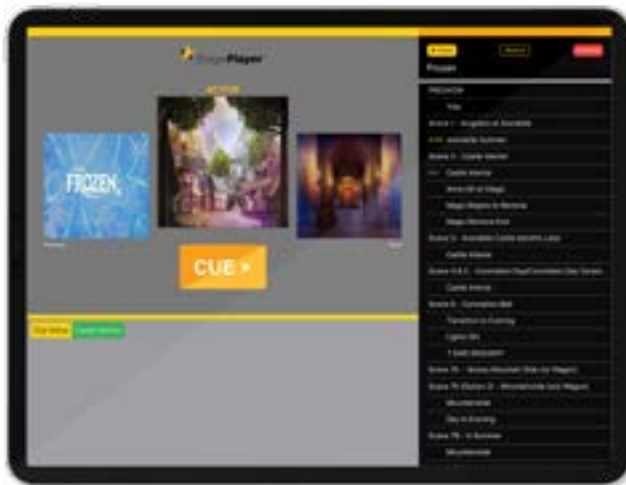

Made for the stage™

Projectors and hardware that's
perfect for theatre.

projectors.broadwaymedia.com