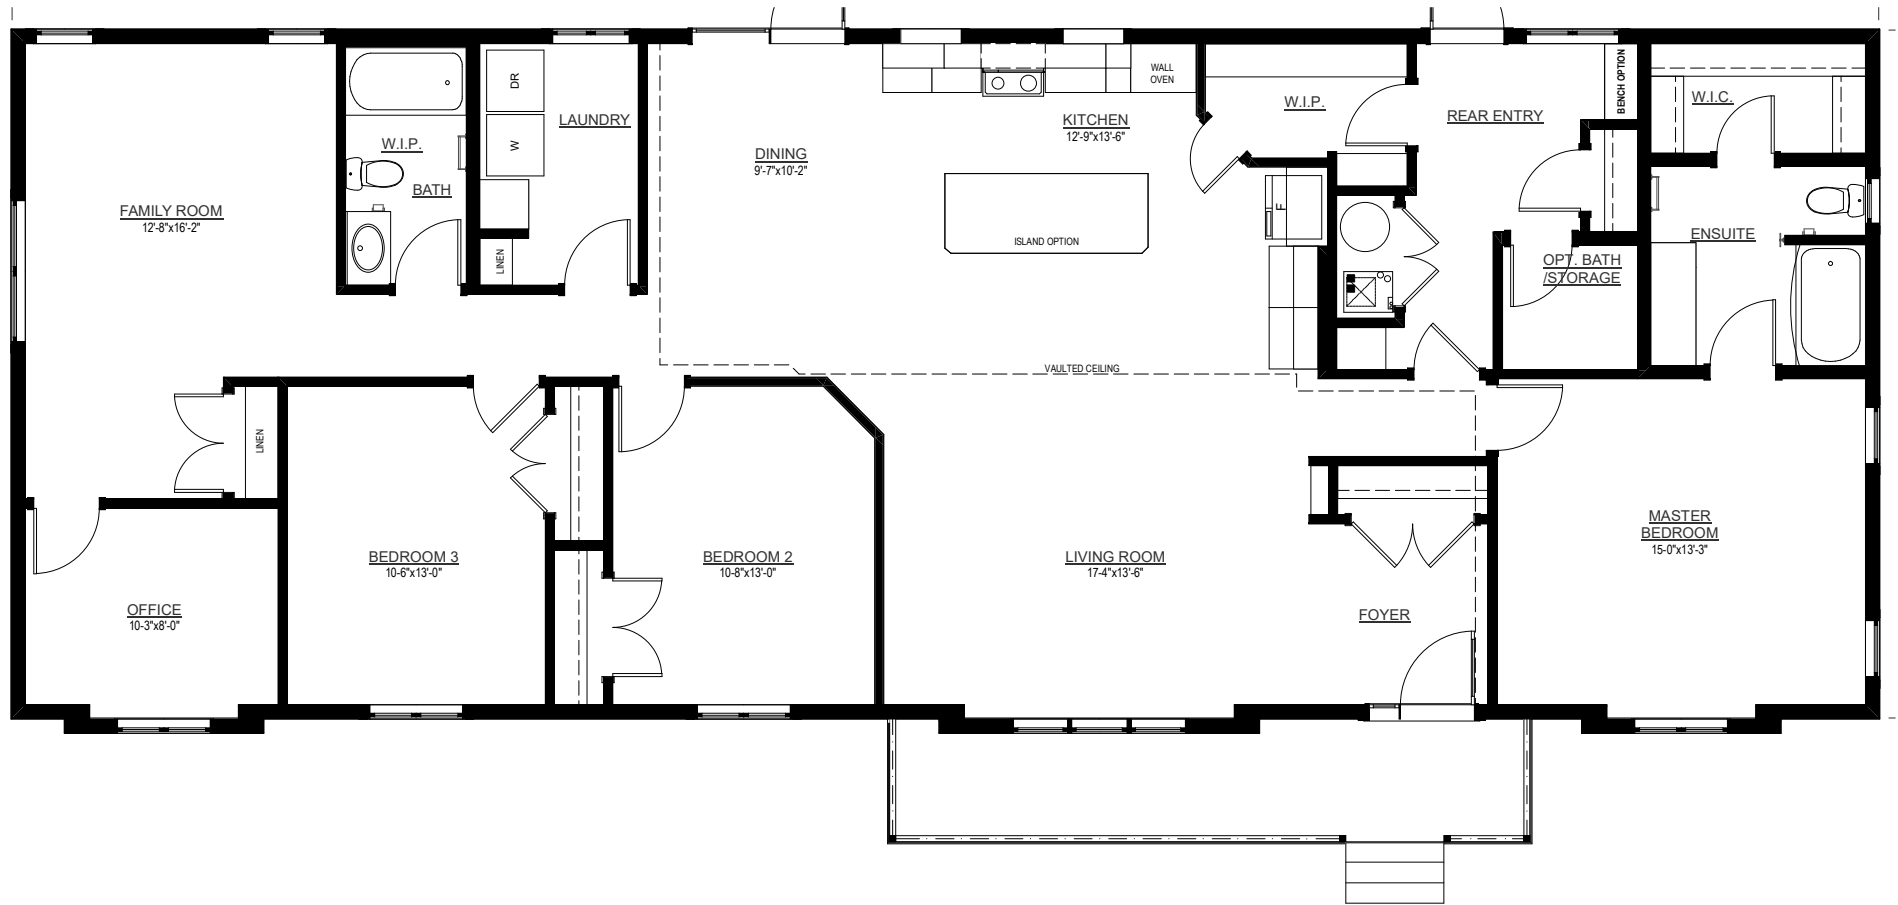

2,128 sq. ft.

3 Bedroom
2.5 Bathroom

28' x 76'
Modular Bungalow

Comfort and luxury have never been so accessible as they are with the Spoonbill.

Floorplan and As-Built Features

Vinyl shakes in dormers
 Upgraded front entry door
 6' Garden door in dining room

Granit countertops
 Shaker style cabinets
 Gas fireplace in family room

Ceramic tile
 Vaulted ceiling
 Jetted tub in ensuite

Legacy Series - Model #028 068

Base Price \$ _____

As-Built Price \$ _____

2020-02-07