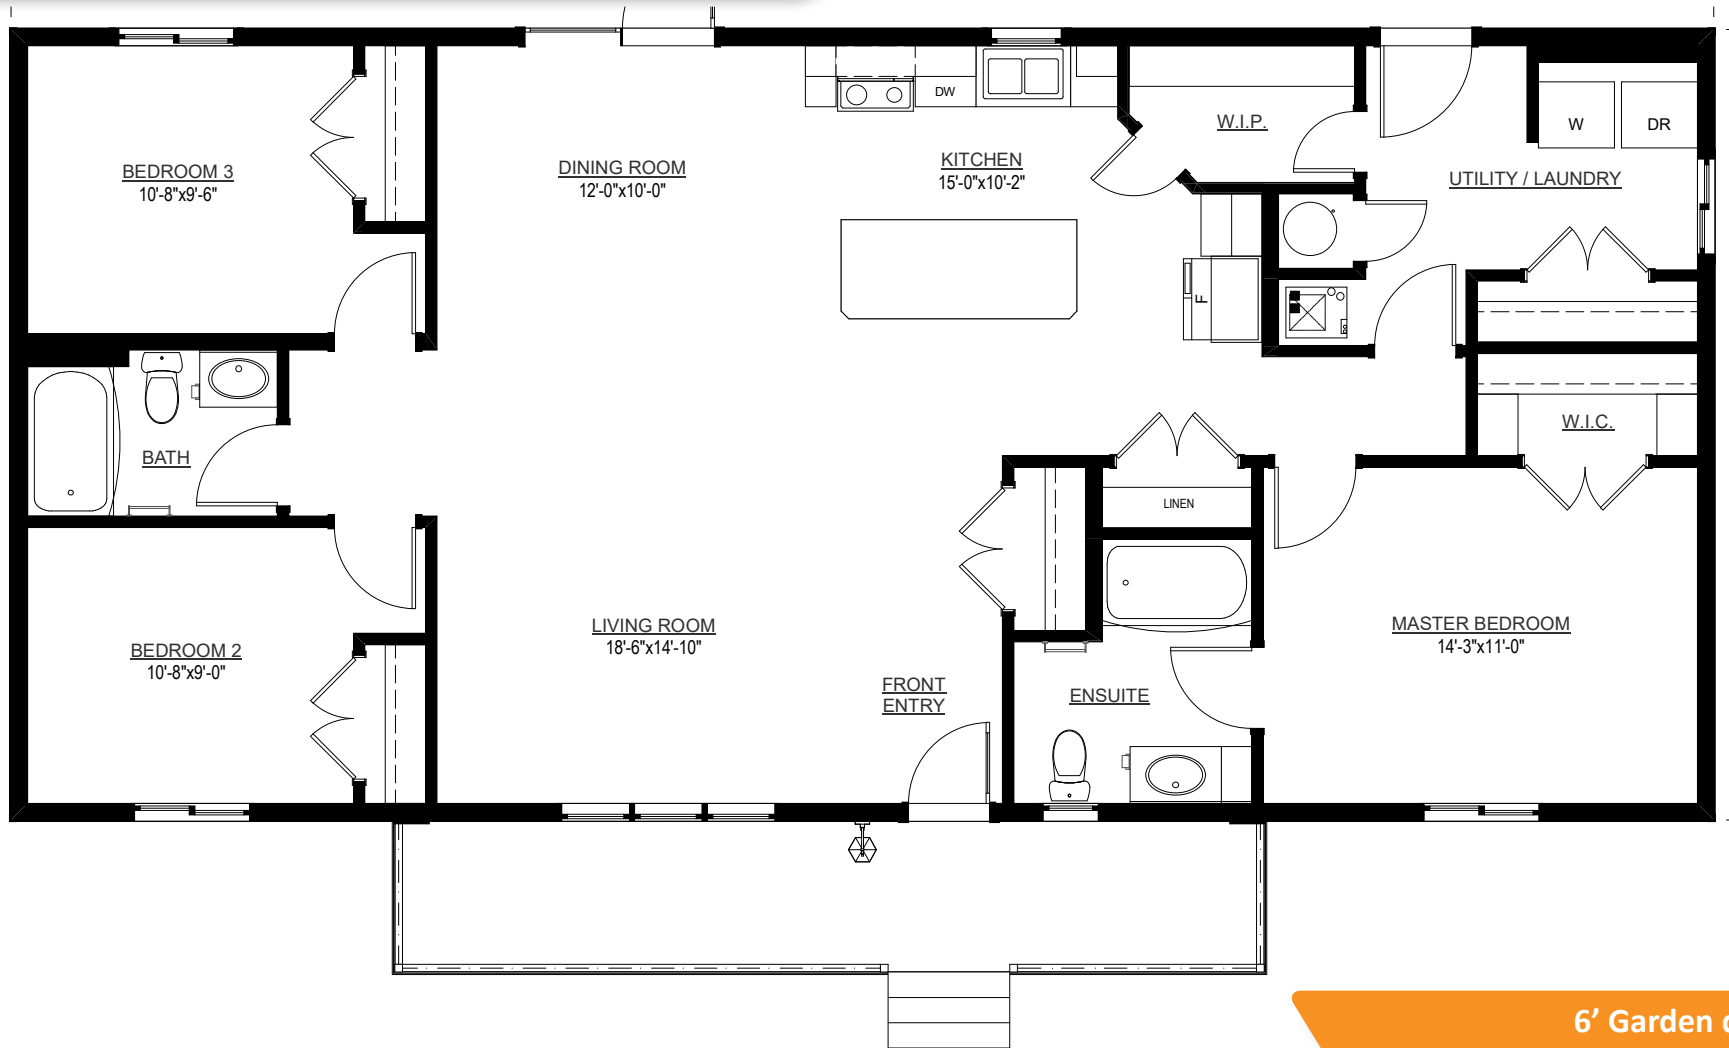

1,456 sq. ft.

3 Bedroom
2 Bathroom

26' x 56'
Modular Bungalow

“ The traditional twist on this contemporary home promises the function of an open floorplan with design touches that harken to a more simple time.

Floorplan and As-Built Features

6' Garden doors
Hardie board siding
Smart trim

Upgraded linoleum
Carpet in bedrooms
Shaker style cabinets

Kitchen island
Extended eating bar
Pendant light rough-ins

Legacy Series - Model #026 079