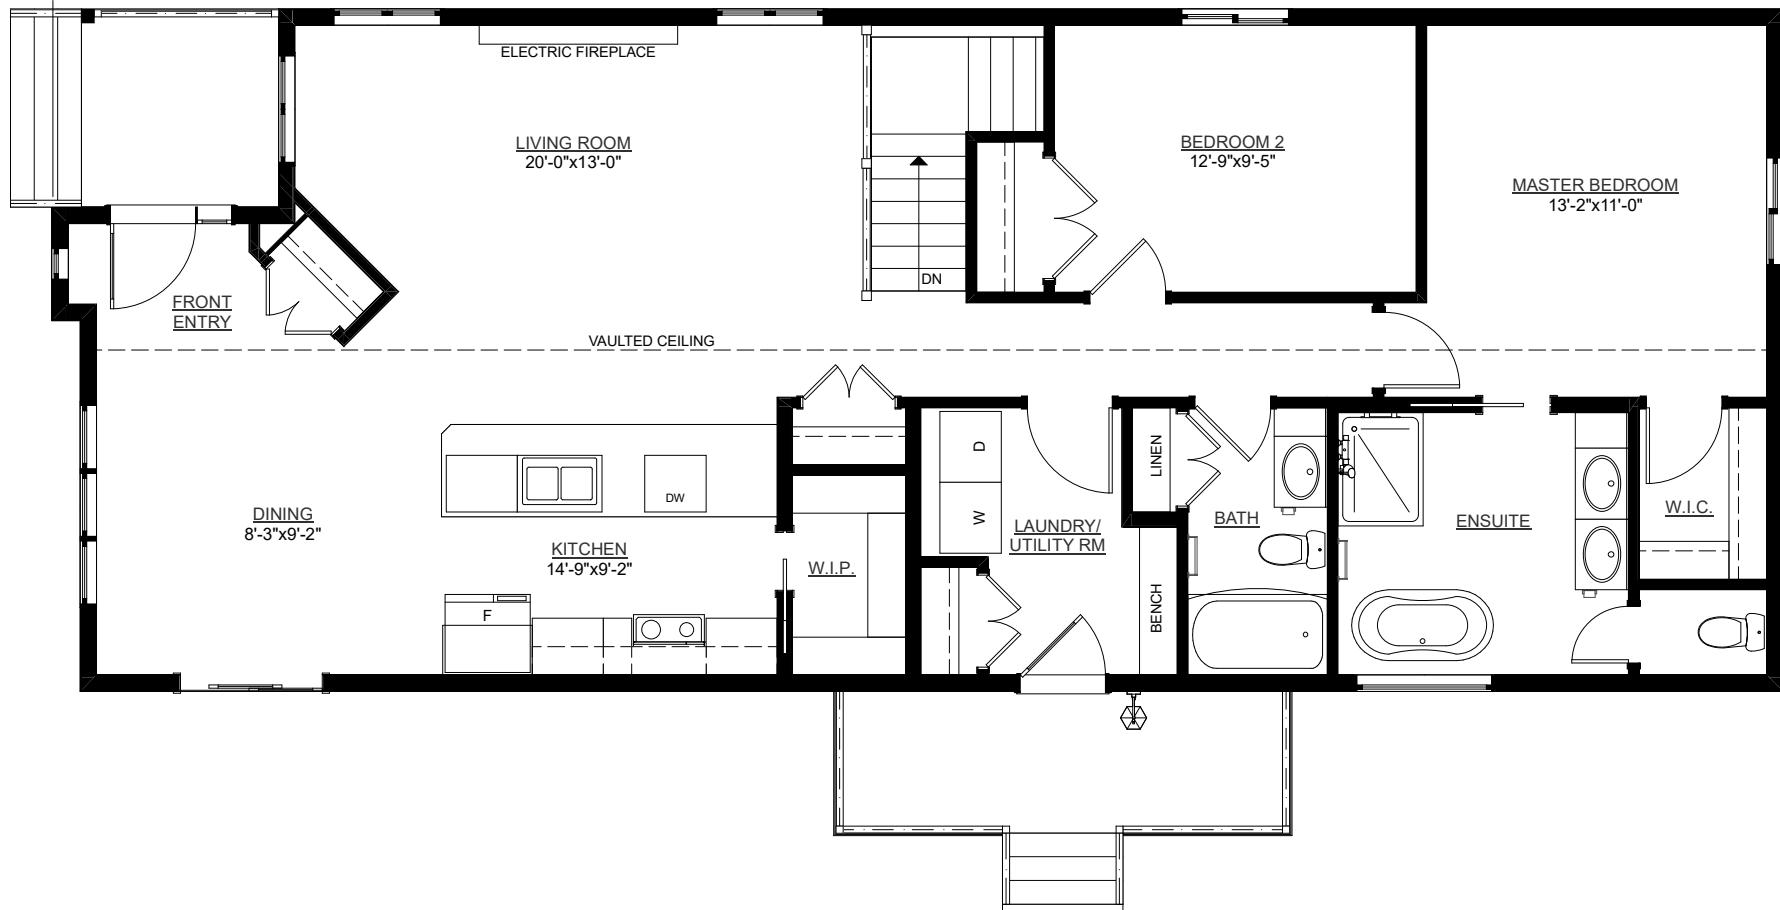

1,395 sq. ft.

2 Bedroom  
2 Bathroom

24' x 60'  
Basement Model

The modern facade of the Haven will draw you in and invite you to relax and make yourself at home.

# Floorplan and As-Built Features

Flat trim package  
Railing and spindles  
Slim electric fireplace

Shower in ensuite  
Oval free standing tub  
Vanity pantry in ensuite

Tile backsplash  
Slab door cabinets  
Entertainment package

**Comfort Series - Model #024 018**

Base Price \$ \_\_\_\_\_

As-Built Price \$ \_\_\_\_\_

2020-02-07