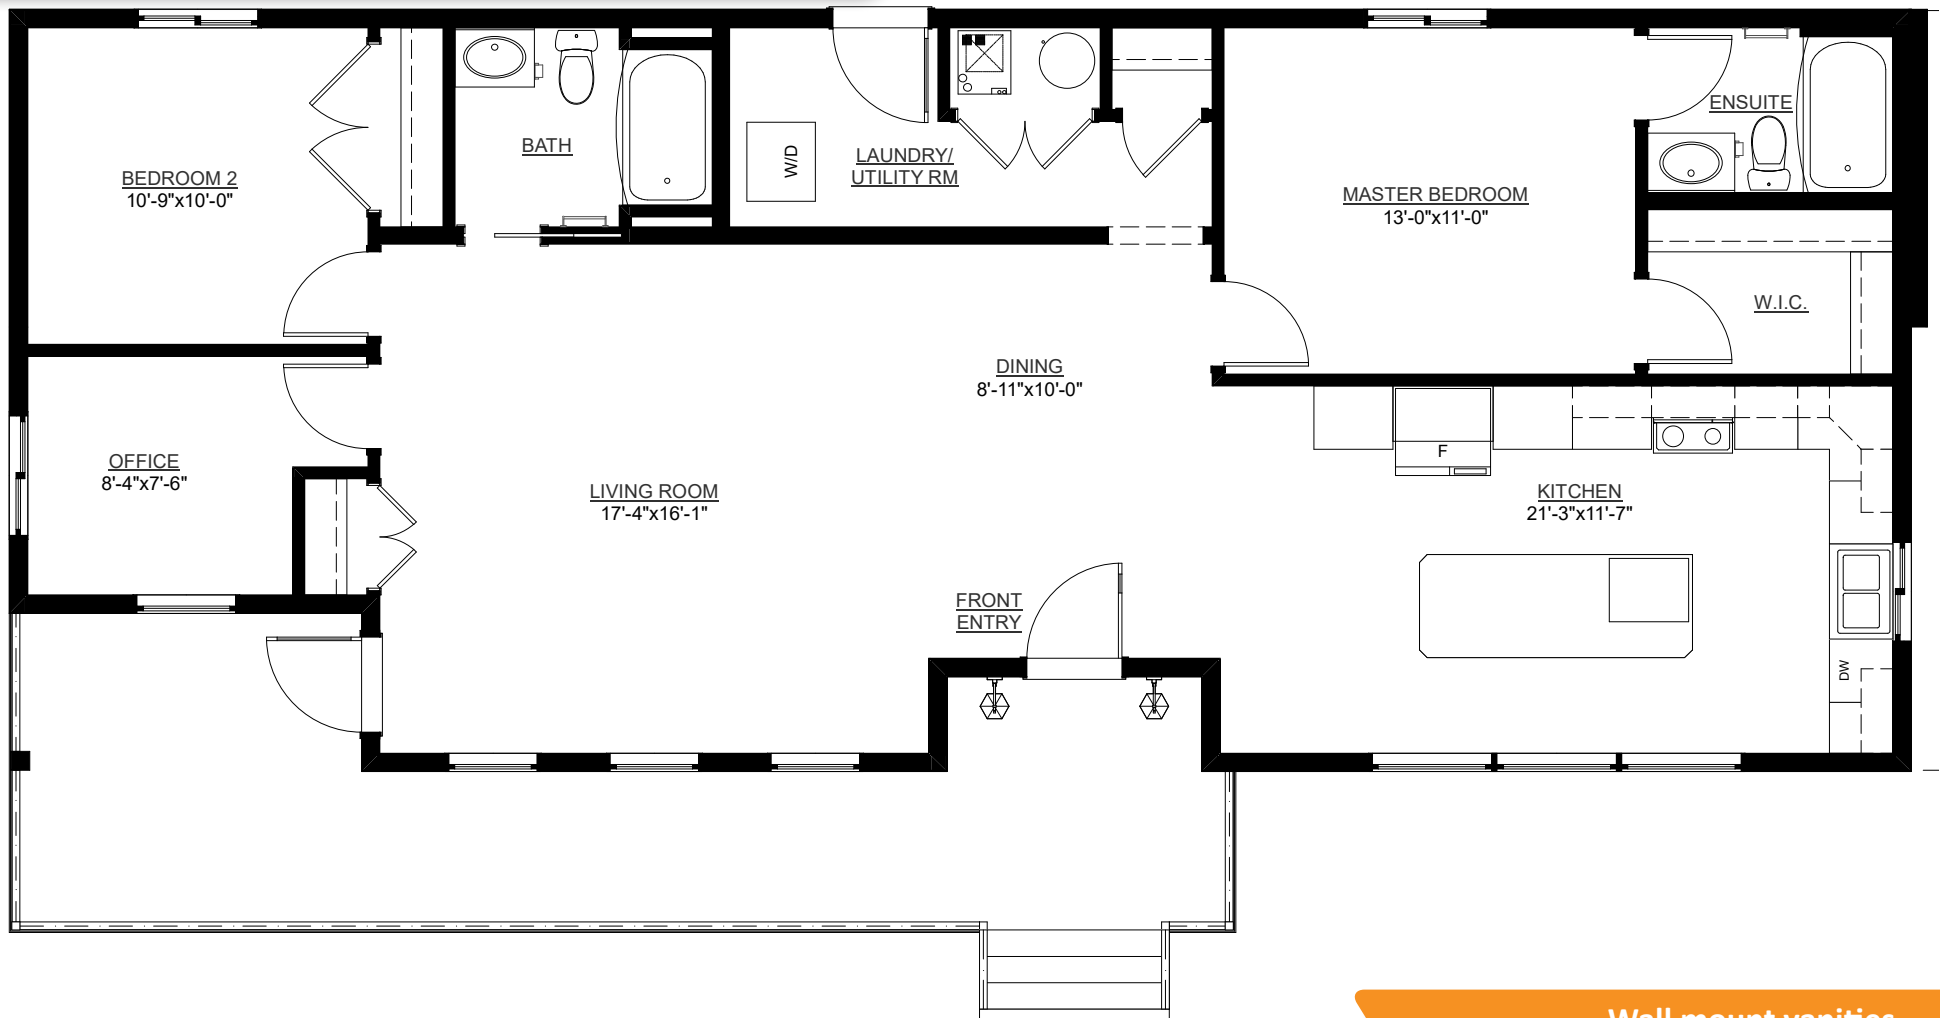

1,440 sq. ft.

2 Bedroom
2 Bathroom

26' x 60'
Modular Bungalow

A modern roofline and signature Modsolid windows gives the Sanctuary curb appeal for days.

Floorplan and As-Built Features

Wall mount vanities
Pocket door in main bathroom
Kitchen appliances included

Sink and ½ in kitchen
Interior pot lights
Vinyl plank flooring

Hardie panel
Cedar wood siding
Smart trim

Comfort Series - Model #024 017

Base Price \$ _____

As-Built Price \$ _____

2020-02-07