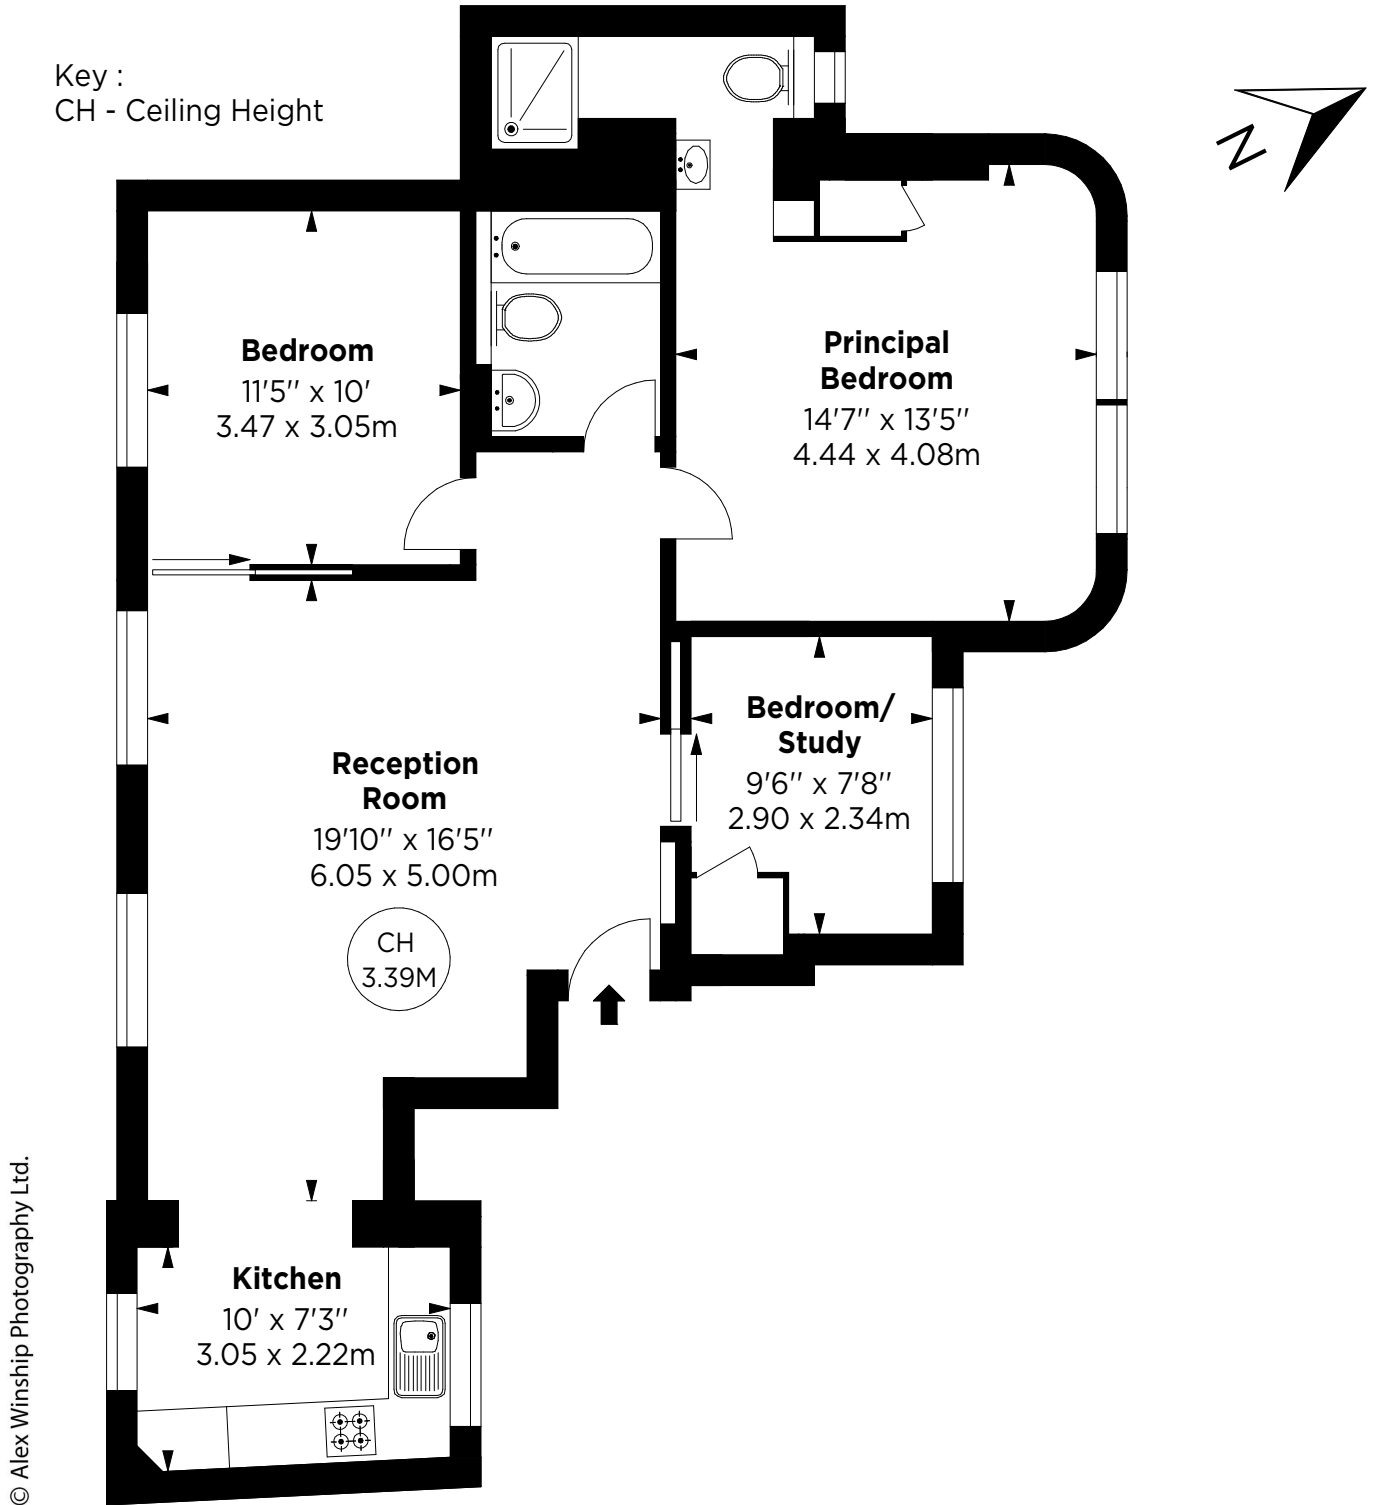

Pembridge Crescent, W11

APPROX. GROSS INTERNAL AREA *
890 Sq Ft - 82.68 Sq M

This floorplan is for GUIDANCE ONLY and NOT FOR VALUATION purposes.

FIRST FLOOR