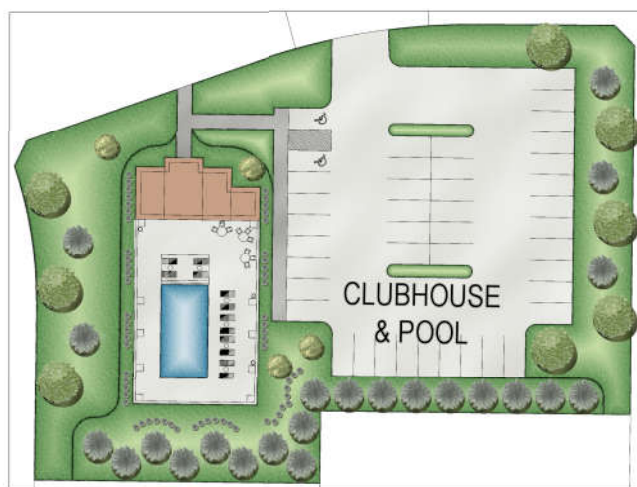

VICINITY MAP

 VILLA ESTATES

 ESTATE LOTS

W = WALKOUT LOTS
 F = FLAT LOTS
 D = DAYLIGHT LOTS

NEW ASHBURY ELEMENTARY SCHOOL
 UNDER CONSTRUCTION @ 120TH & SCHRAM

ASHBURY HILLS

GDR
 Graves Development Resources