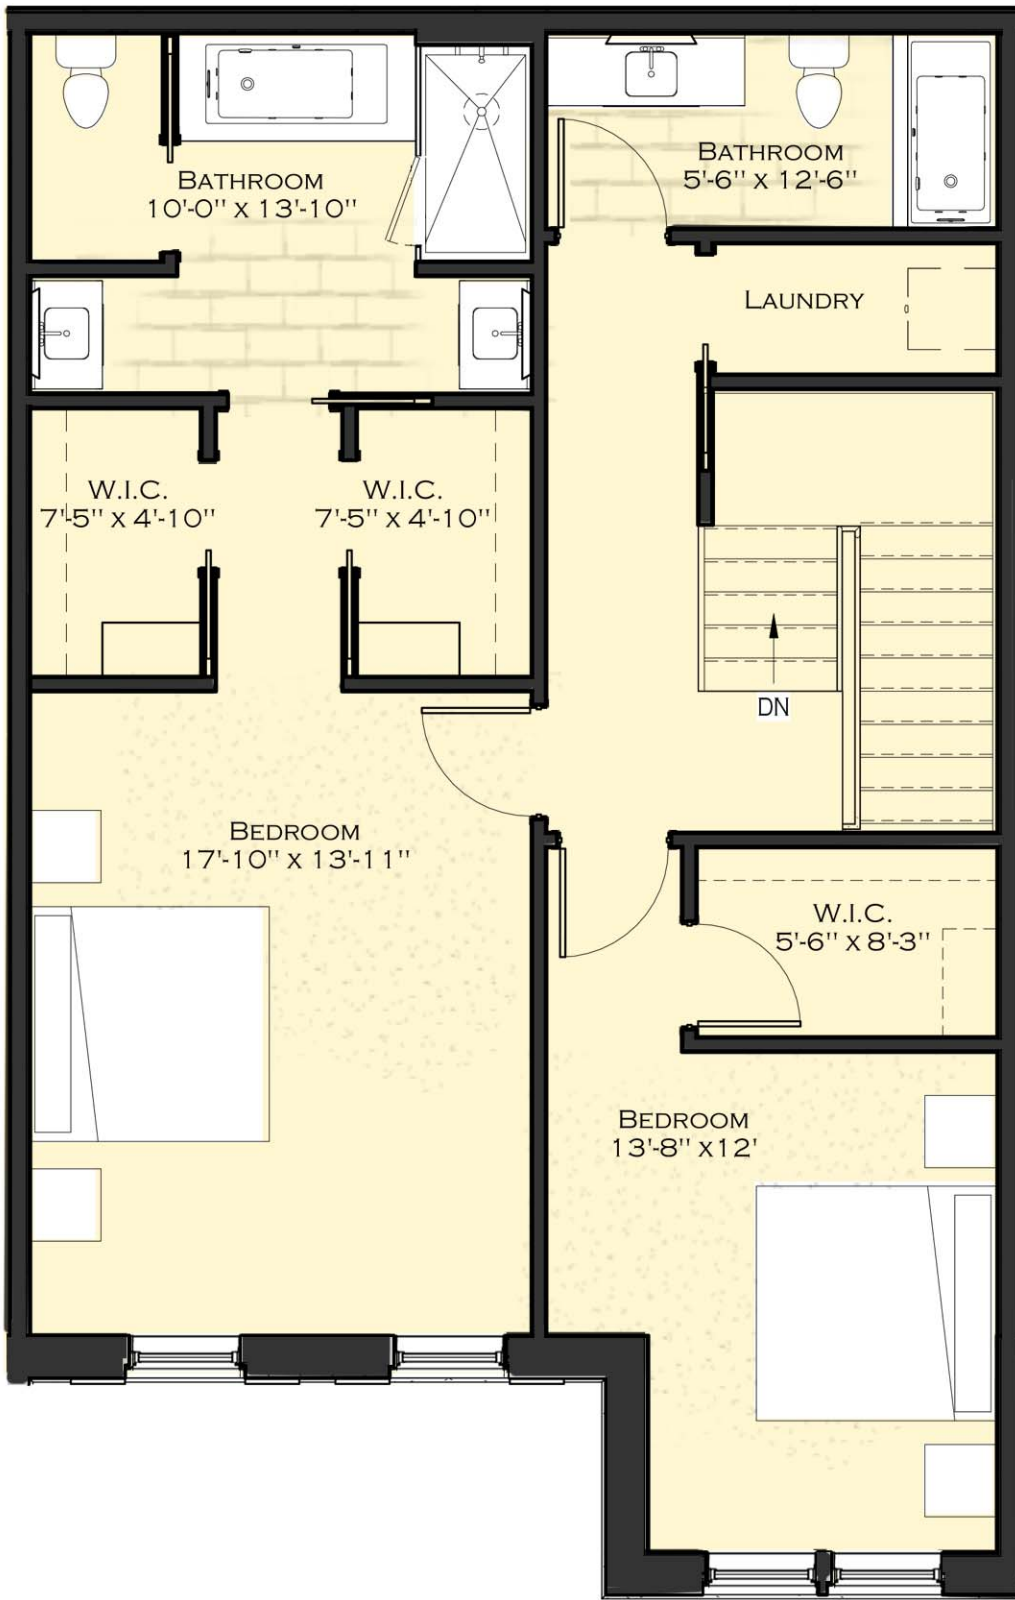

Fourth

Third

Second

First

Basement

## Suite Description

- Living Area Total: 1,955 SF
- + 140 SF patio
- 2 Bedrooms / 2 1/2 Bathrooms
- High ceilings; Max Height = 11'

-Refridge, Washer and Dryer not included in offering, for reference only.

Townhouse 1103-2nd Floor

4th Edition