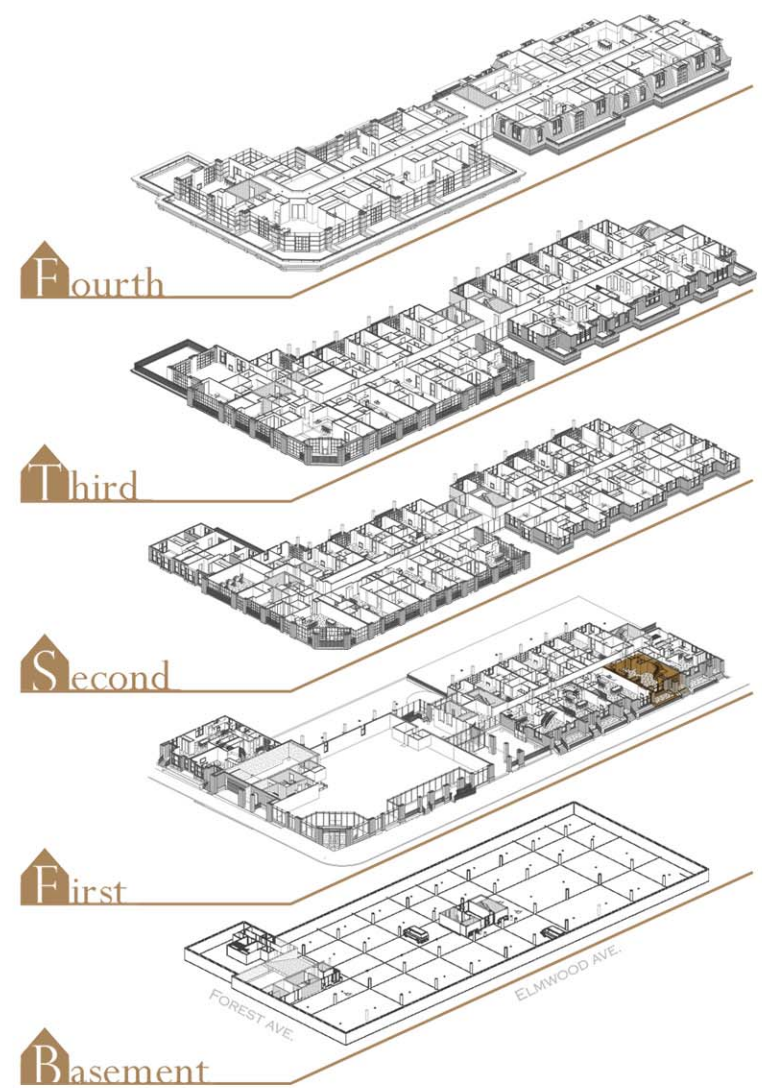

1111 Elmwood

Buffalo, New York

SCALE: 3/16" = 1'-0"

Suite Description

- Living Area Total: 1,955 SF
- + 140 SF patio
- 2 Bedrooms / 2 1/2 Bathrooms
- High ceilings; Max Height = 11'

-Refridge, Washer and Dryer not included in offering, for reference only.

Townhouse 1103- 1st Floor

4th Edition