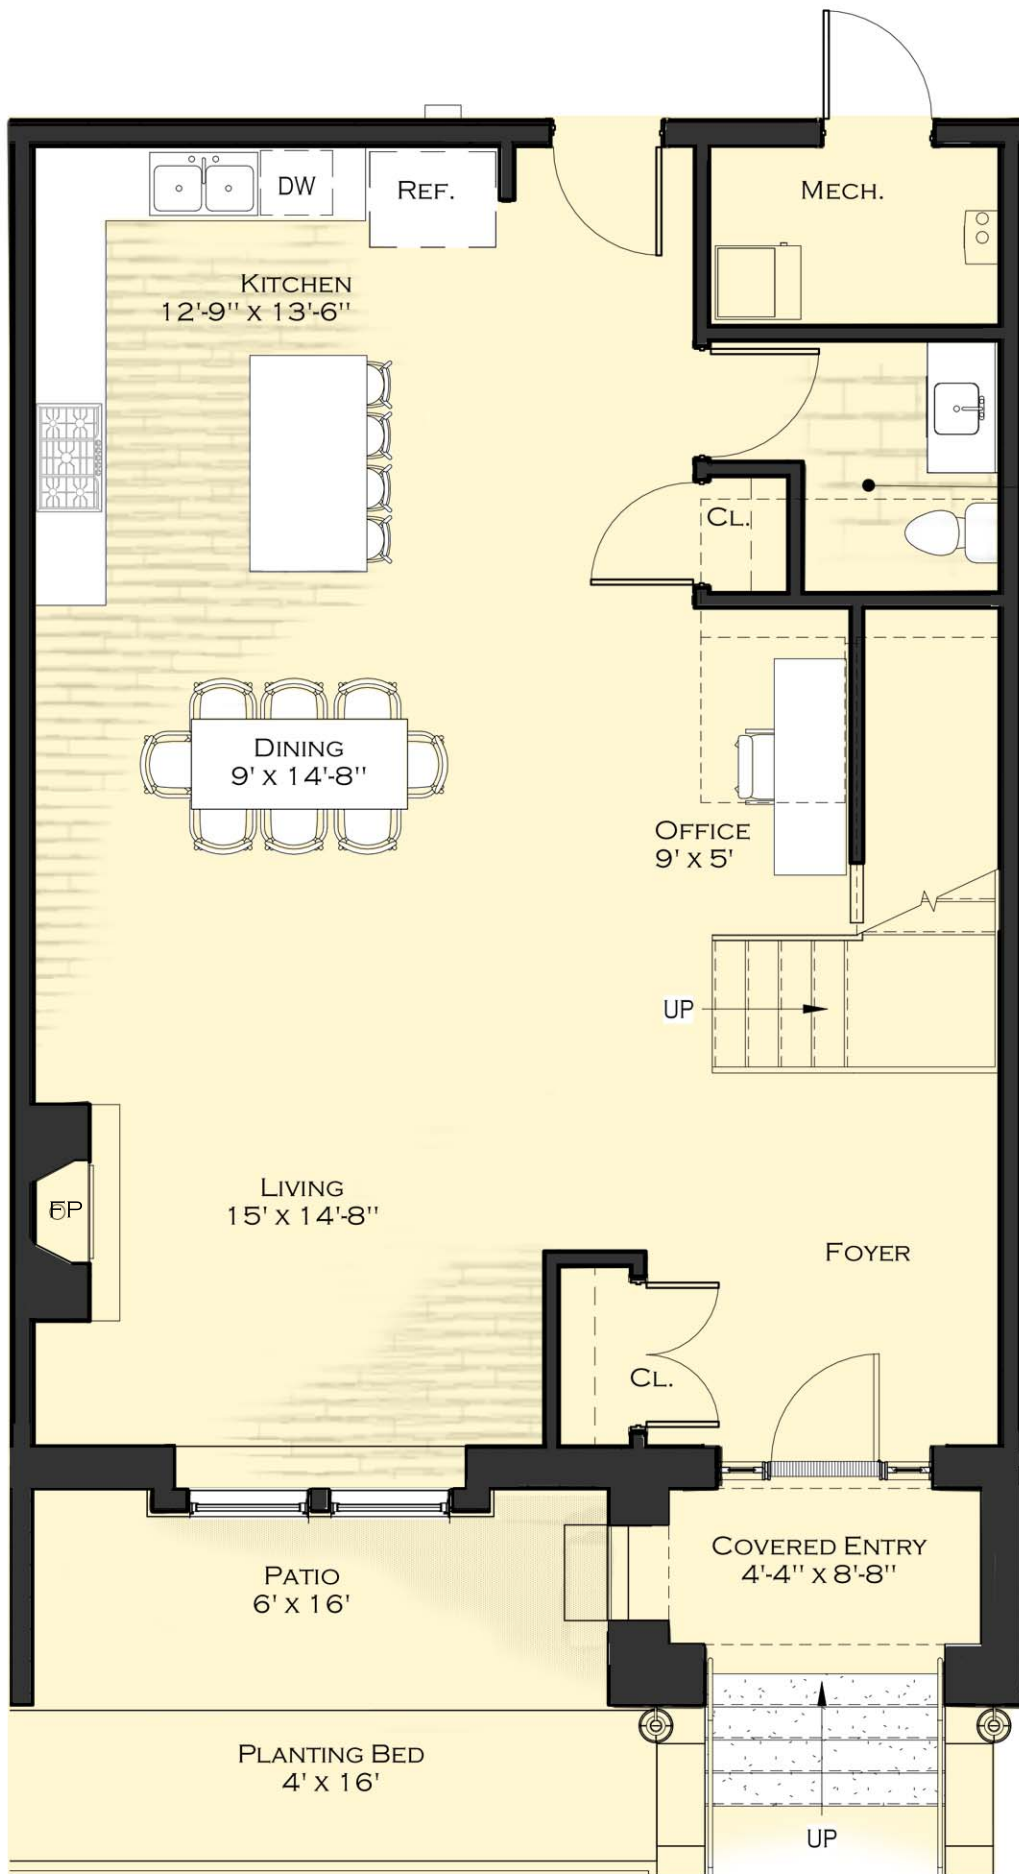

1111 Elmwood

Buffalo, New York

SCALE: 3/16" = 1'-0"

Suite Description

- Living Area Total: 1,955 SF
- + 140 SF patio
- 2 Bedrooms / 2 1/2 Bathrooms
- High ceilings; Max Height = 11'

-Refridge, Washer and Dryer not included in offering, for reference only.

Townhouse 1103- 1st Floor

4th Edition